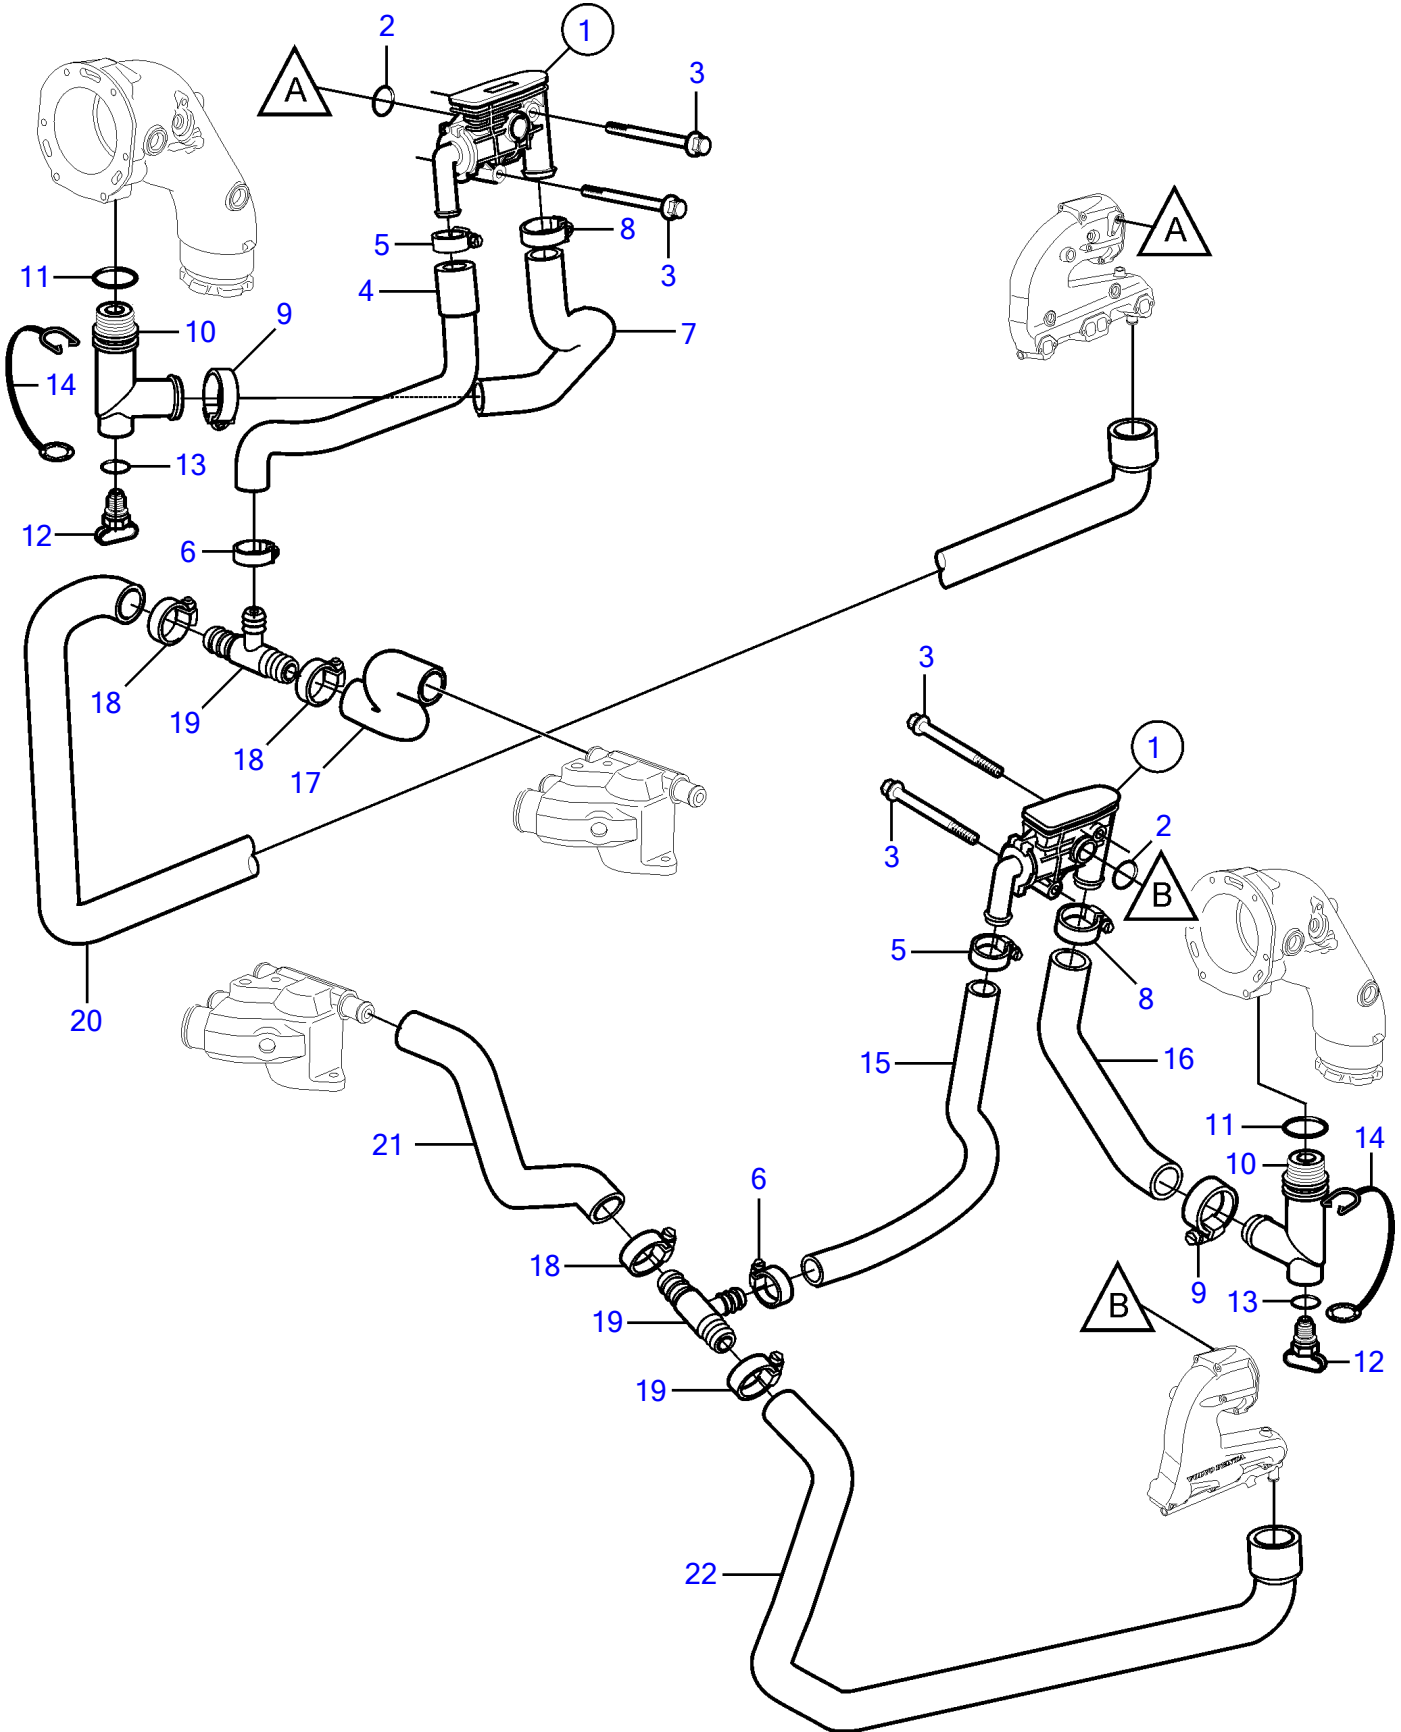

5.0GXIC-J

5.0GXIC-J

REF	PART NO.	QTY	DESCRIPTION	NOTES
1	40005486	1	Thermostat housing	Starboard
	40005487	1	Thermostat housing	Port
		1	• Thermostat	not sold separately
		1	• Fitting	not sold separately
		1	• Spring	not sold separately
		1	• Elbow	not sold separately
		1	• O-ring	not sold separately
		1	• Screw	not sold separately
2		2	O-ring	See "Exhaust" page
3	965177	4	Flange screw	
4	21131550	1	Hose	standard exhaust height
	21131583	1	Hose	Exhaust with high rise manifold
5	3853794	2	Hose clamp	
6	3853794	2	Hose clamp	
7	3594911	1	Hose	
8	3863439	2	Hose clamp	
9	3863439	2	Hose clamp	
10	21115770	2	Adapter	
11		2	• O-ring	not sold separately
12	21114522	2	Drain plug	
	3849500	2	• Plug	Replaced by 21114522, not sold separately
13	976970	2	• O-ring	
14	3849892	2	• Retainer	
15	21106517	1	Hose	standard exhaust height
		1		Exhaust with high rise manifold
16	21107967	1	Hose	
17	21106502	1	Hose	
18	3863439	4	Hose clamp	
19	3595495	2	Adapter	
20	21106504	1	Hose	
21	21106506	1	Hose	
22	21106508	1	Hose	