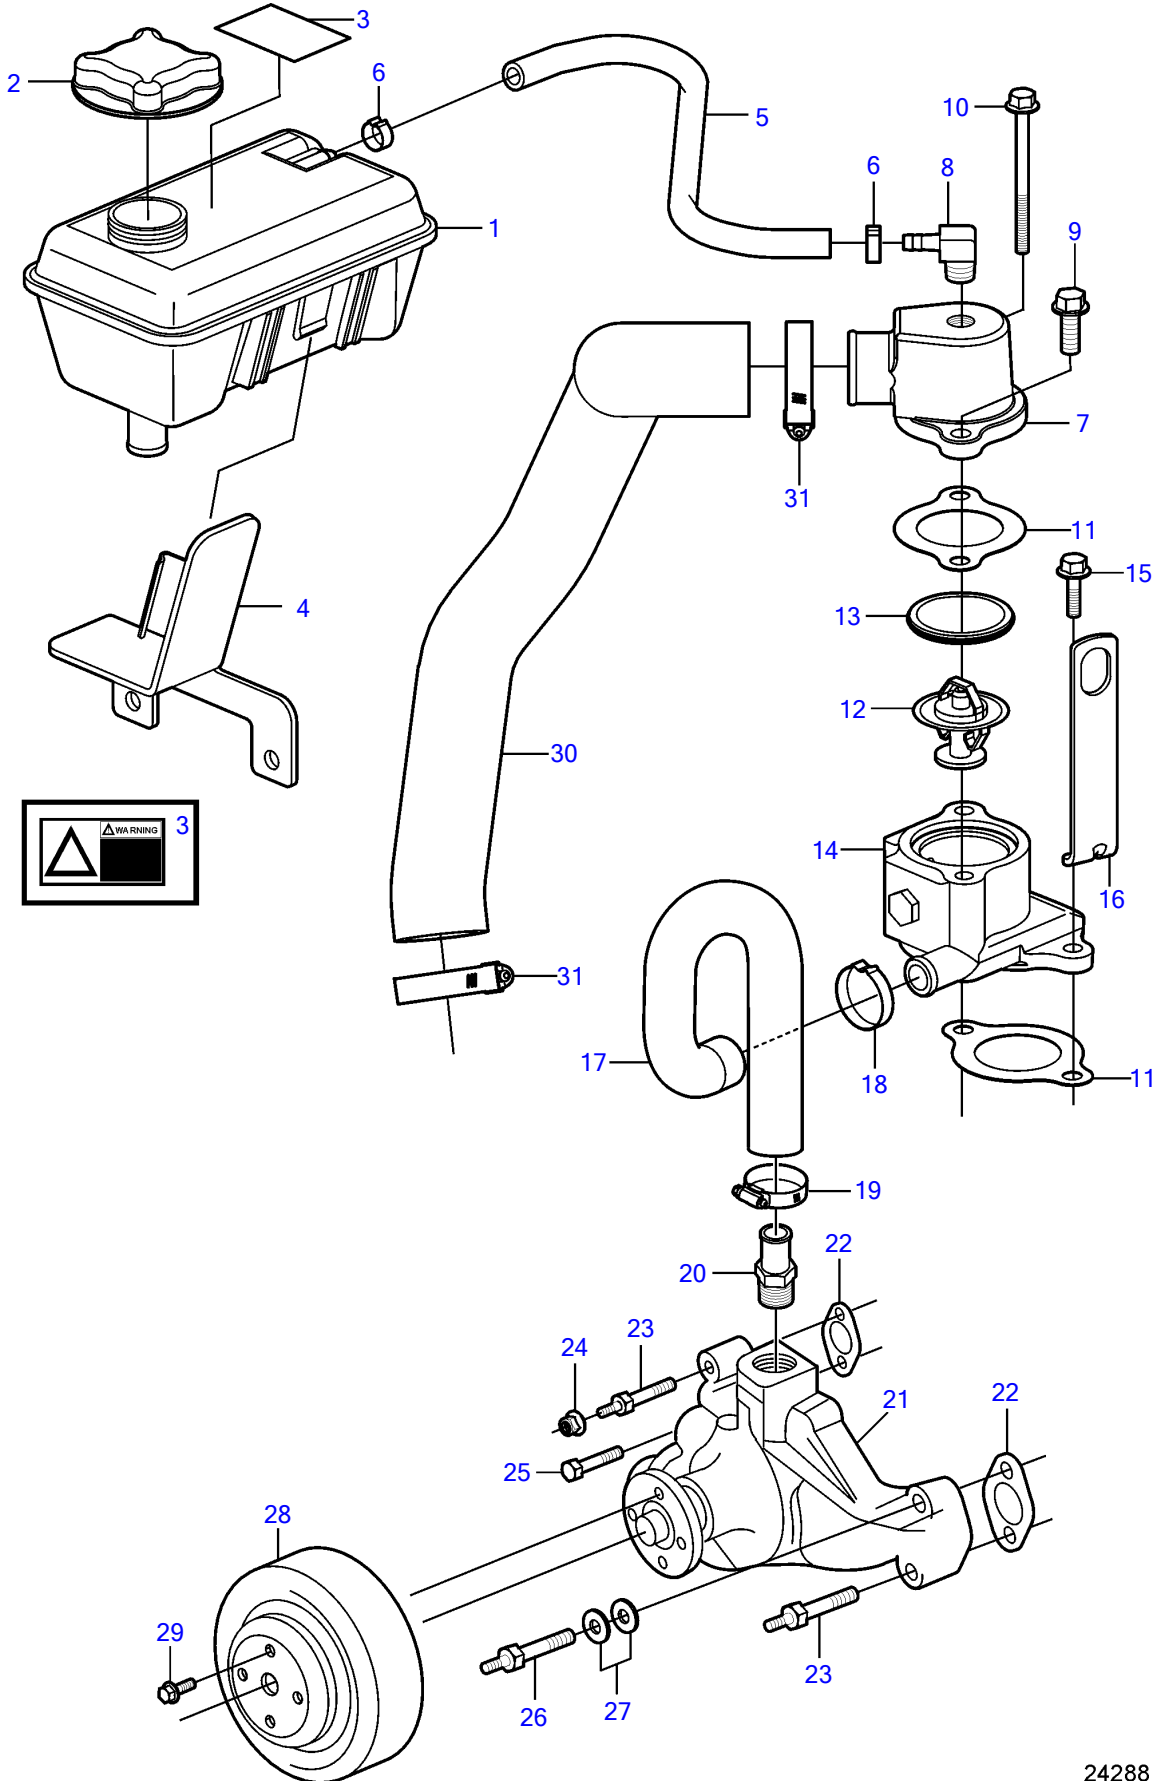

5.0GXIC-JF

5.0GXIC-JF

REF	PART NO.	QTY	DESCRIPTION	SEE SEC.	NOTES
1	861105	1	Expansion tank		
			• Bulletin P-18-4-4	P-18-4-4-EN	Coolant Recommendations for Gas Engines
			• Bulletin p-26-1-7	p-26-1-7-EN	Coolant Capacity, FWC Gas Engines
2	1674083	1	Pressure cap		
3	3858552	1	Decal		Warning!
4	3848570	1	Bracket		
5	3860955	1	Hose		
6	982643	1	Clamp		Oetiker
	3860413	1	Hose clamp		
7	3860555	1	Thermostat housing		
8	3860585	1	Elbow nipple		
9	3860163	1	Flange screw		
10	969189	1	Flange screw		
11	3852111	2	Gasket		
12	3831426	1	Thermostat kit		
13	416033	1	• Sealing ring		
14	3851384	1	Thermostat housing		
15	946671	1	Flange screw		
16	3593503	1	Bracket		
17	3862852	1	Hose		
18	982716	1	Clamp		
19	3863439	1	Hose clamp		
20	983744	1	Hose nipple		
21	3853850	1	Circulation pump		
22	3852477	2	Gasket		
23	3856147	2	Stud		
24	3853403	1	Nut retainer		
25	3853403	1	Nut retainer		
26	(3856137)	1	Bolt		Obsolete part
27	3856136	1	Bolt		
28	3860083	1	Pulley		
29	3863054	4	Flange screw		
30	3861741	1	Hose		
31	3812304	2	Hose clamp		