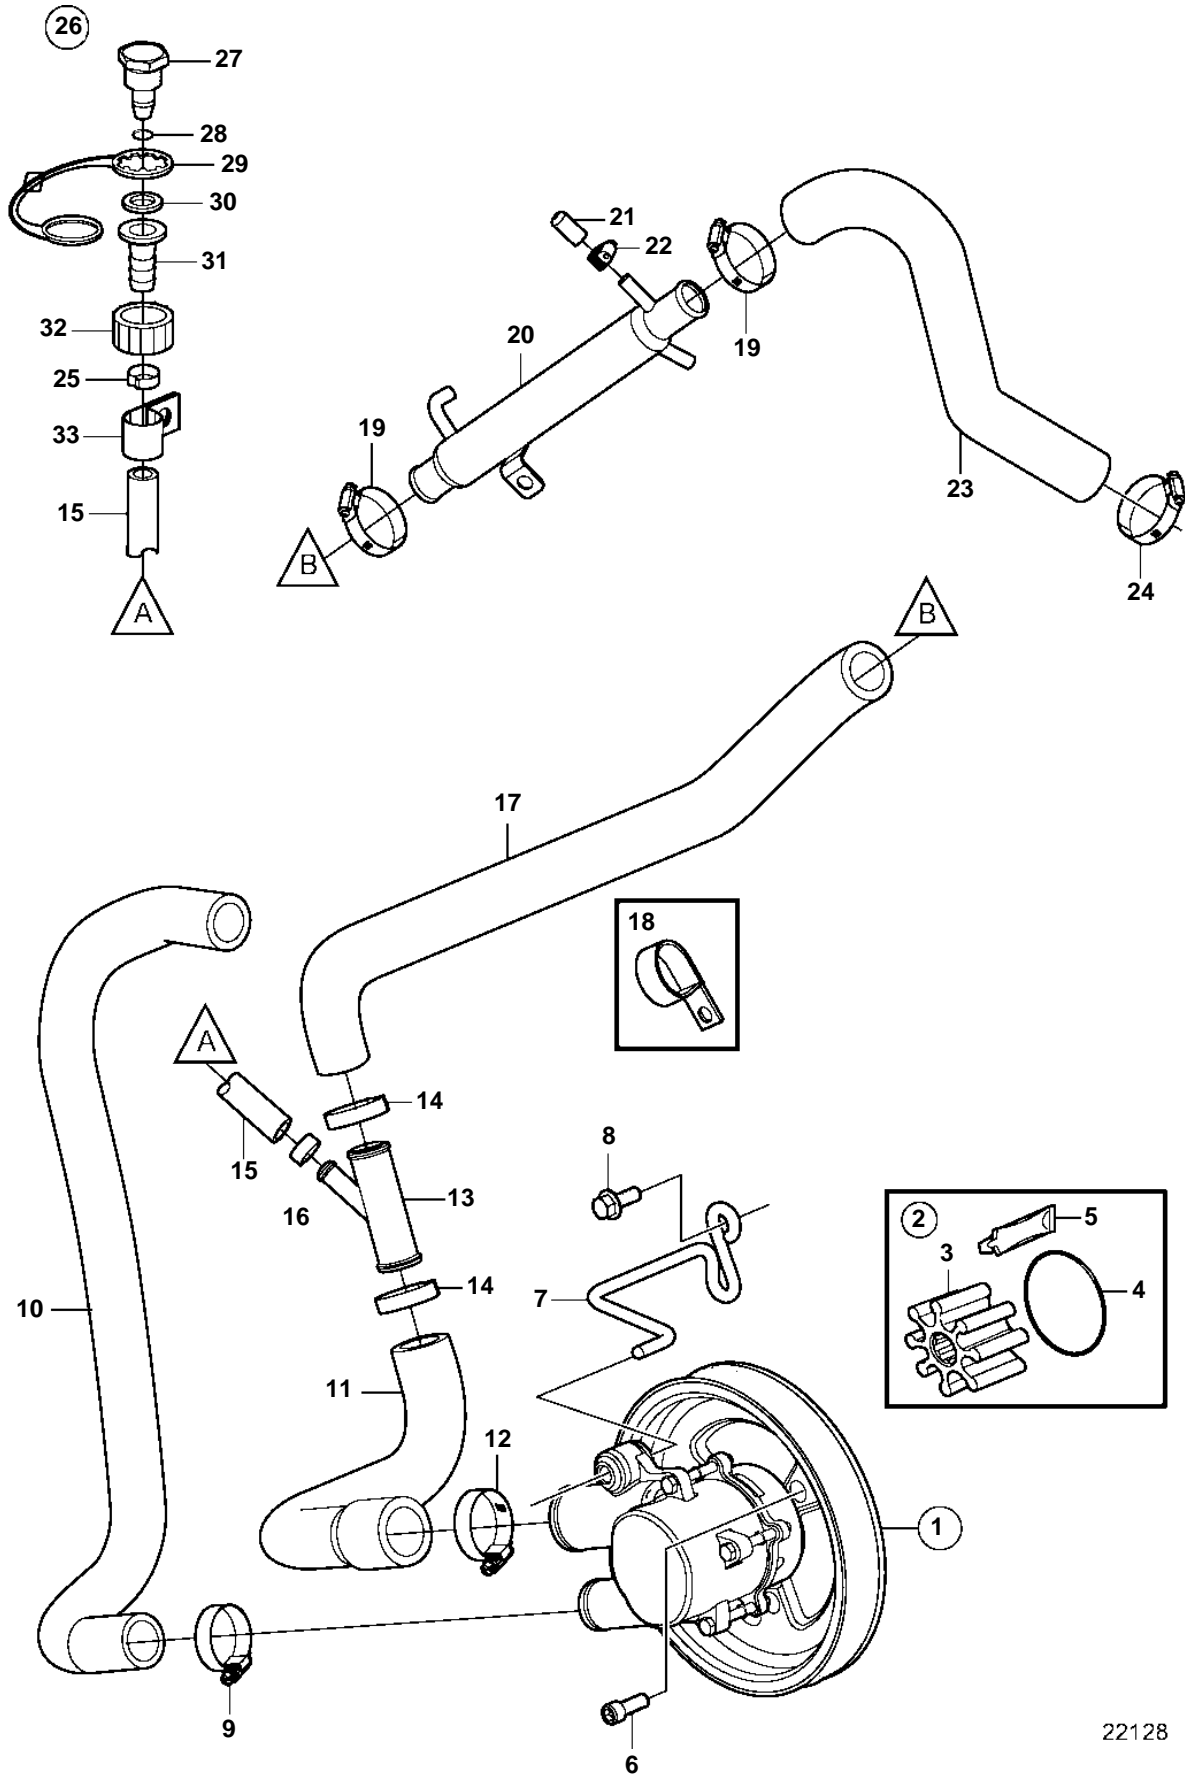

5.0GXi-J

22128

5.0GXi-J

REF	PART NO.	QTY	DESCRIPTION	NOTES
1	3812519	1	Pump	replaced by next part number
	21212799	1	Pump	
2	3842786	1	• Kit	replaced by next part number
	21213664	1	• Impeller kit	
3		1	• • Impeller	not sold separately
4	3858938	1	• • O-ring	
5		1	• • Lubricant, glycerin	not sold separately
6	3857939	3	Screw	
7	3812240	1	Bracket	
8	3860163	2	Screw	
9	3863441	1	Hose clamp	
10	3817817	1	Hose	
11	3817822	1	Hose	
12	3863440	1	Hose clamp	
13	3862699	1	T-pipe	
14	982645	2	Clamp	
15	3862901	1	Hose	
16	983168	1	Clamp	
17	3862543	1	Hose	
18	3853312	1	Clamp	
19	3863444	2	Hose clamp	
20	3862629	1	Oil cooler	
21	3856766	1	Cardboard tube	
22	3860413	1	Hose clamp	
23	3817579	1	Hose	
24	3812302	1	Hose clamp	
25	983146	1	Clamp	
26	3807440	1	Connector	
27		1	• Cap	not sold separately
28	942978	1	• O-ring	
29	3862082	1	• Retainer	
30	3807664	1	• Washer	
31		1	• Connector	not sold separately
32		1	• Connector	not sold separately
33	3862891	1	Attaching clamp	