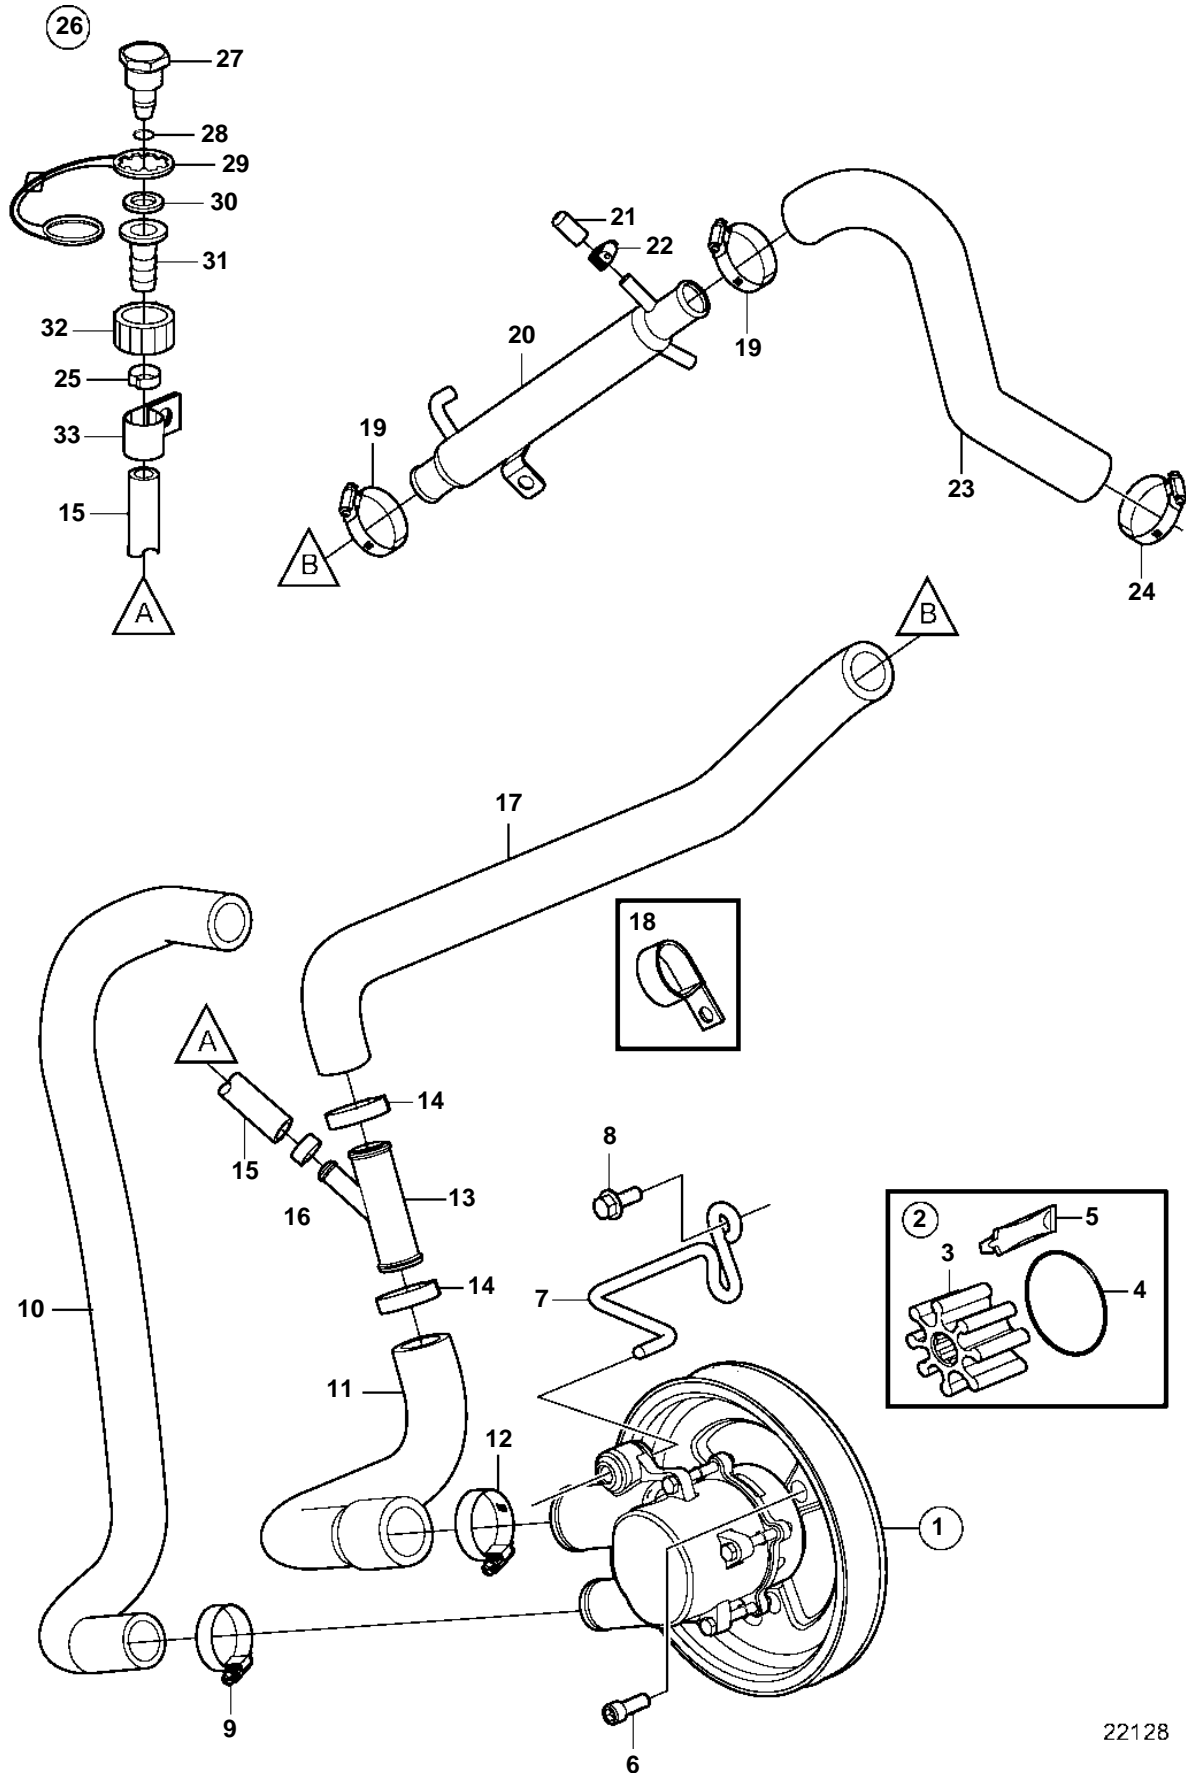

5.00Si-J

22128

5.00Si-J

REF	PART NO.	QTY	DESCRIPTION	NOTES
1	3812519	1	Pump	replaced by next part number
	21212799	1	Pump	
2	3842786	1	• Kit	replaced by next part number
	21213664	1	• Impeller kit	
3		1	• • Impeller	not sold separately
4	3858938	1	• • O-ring	
5		1	• • Lubricant, glycerin	not sold separately
6	3857939	3	Screw	
7	3812240	1	Bracket	
8	3860163	2	Screw	
9	3863441	1	Hose clamp	
10	3817817	1	Hose	
11	3817822	1	Hose	
12	3863440	1	Hose clamp	
13	3862699	1	T-pipe	
14	982645	2	Clamp	
15	3862901	1	Hose	
16	983168	1	Clamp	
17	3862543	1	Hose	
18	3853312	1	Clamp	
19	3863444	2	Hose clamp	
20	3862629	1	Oil cooler	
21	3856766	1	Cardboard tube	
22	3860413	1	Hose clamp	
23	3861567	1	Hose	
24	3863444	1	Hose clamp	
25	983146	1	Clamp	
26	3807440	1	Connector	
27		1	• Cap	not sold separately
28	942978	1	• O-ring	
29	3862082	1	• Retainer	
30	3807664	1	• Washer	
31		1	• Connector	not sold separately
32		1	• Connector	not sold separately
33	3862891	1	Attaching clamp	