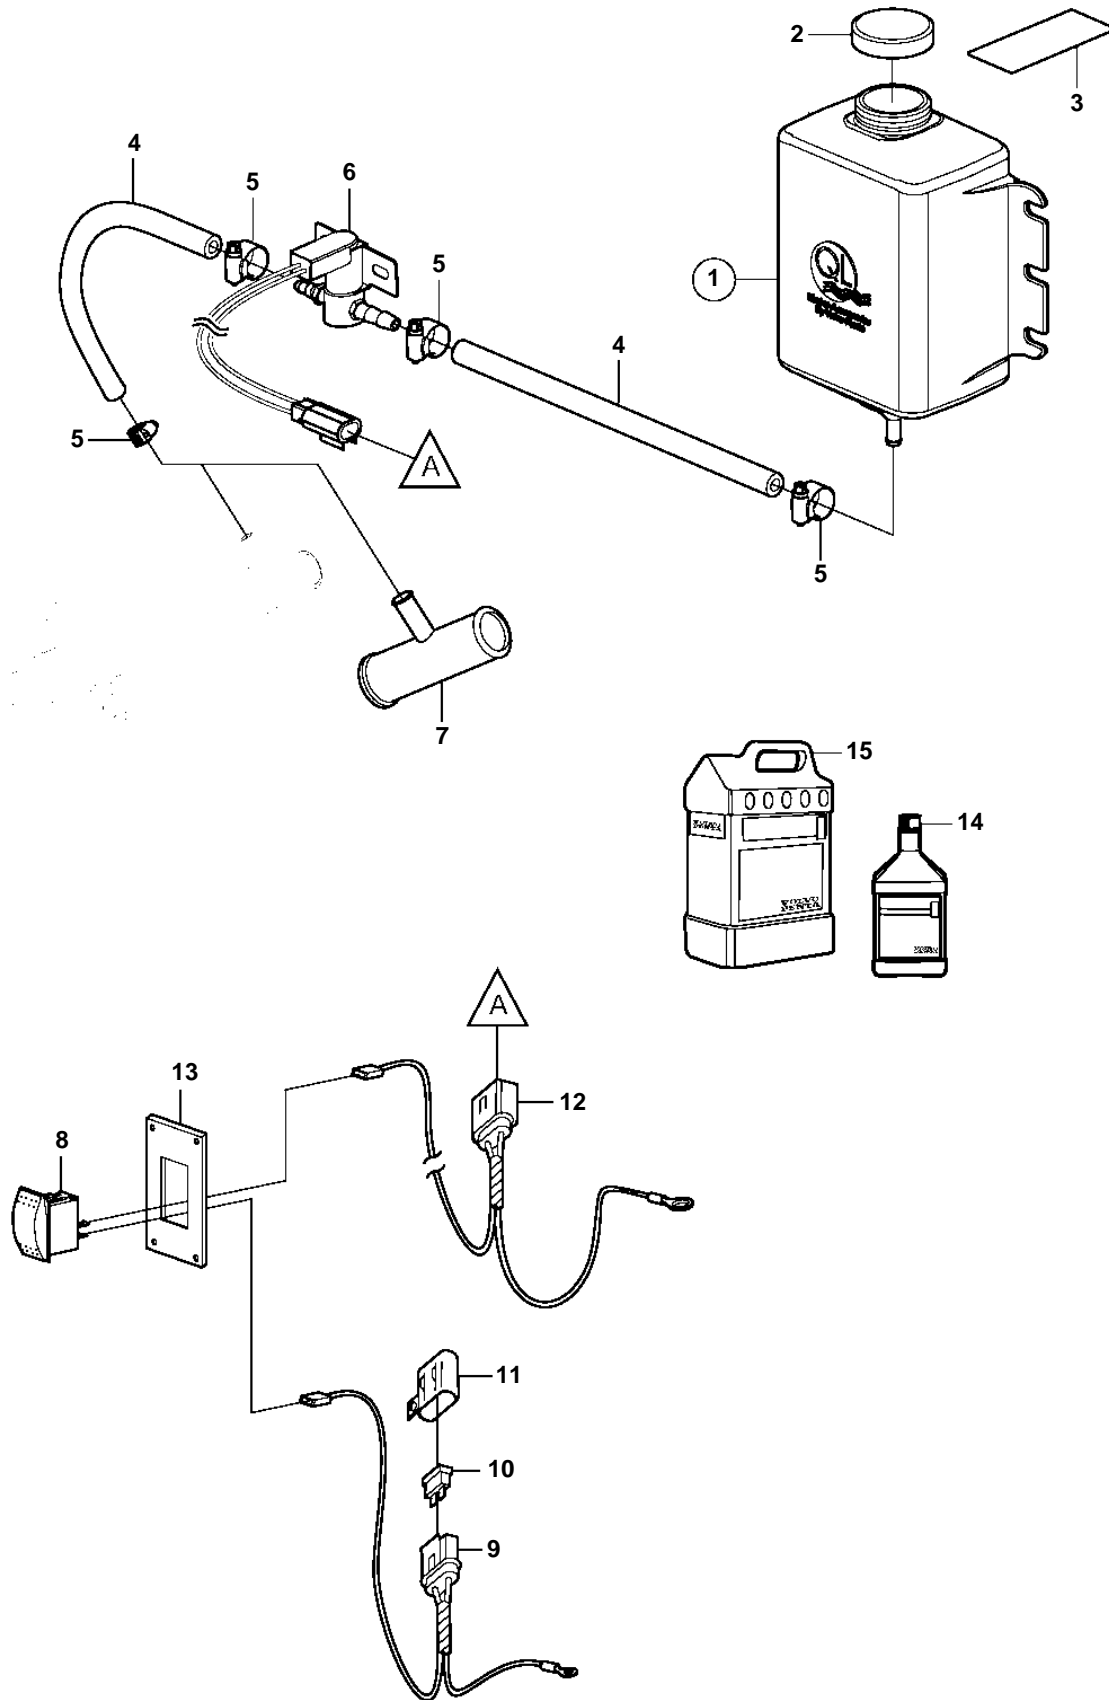

5.0GXi-J, 5.0GXi-JF, 5.0OSi-J, 5.0OSi-JF, 5.0GXi-N

23330

## 5.0GXi-J, 5.0GXi-JF, 5.0OSi-J, 5.0OSi-JF, 5.0GXi-N

REF	PART NO.	QTY	DESCRIPTION	NOTES
1	3808877	1	Reservoir	
2		1	• Cap	not sold separately
3	7741899	1	Decal	
4	3587529	1	Hose	Cut
5	3860413	4	Hose clamp	
6	3808911	1	Solenoid valve	
7	3589414	1	T-nipple	1"
	3589415	1	T-nipple	1.25"
8	3862491	1	Switch	
9	3862489	1	Wiring harness	
10	983966	1	• Fuse	
11	8072808	1	• Cover	
12	3862490	1	Wiring harness	
13	3862899	1	Switch plate	Black
	3862898	1	Switch plate	White
	3862900	1	Switch plate	Woodgrain
14	41103103	1	Neutralizing agent	1 Quart (946ml)
15	41103102	1	Neutralizing agent	1 Gallon (3,78L)