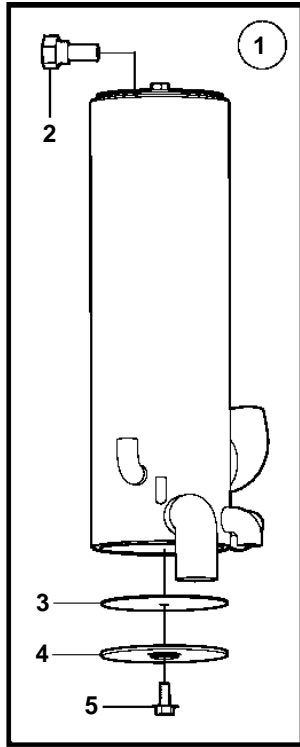

5.0GXi-JF, 5.0OSi-JF, 5.0GXi-N

5.0GXi-JF, 5.0OSi-JF, 5.0GXi-N

REF	PART NO.	QTY	DESCRIPTION	SEE SEC.	NOTES
1	3861471	1	Heat exchanger		
2	3858995	1	· Anode		
3	3858993	2	· Gasket		
4	3858992	2	· Cover		
5	3858994	2	· Screw		
6	3863443	2	Hose clamp		
7	3861453	1	Gasket		
8	941814	2	Stud		
9	3595468	1	Bracket		
10	3595466	1	Bracket		
11	3817688	1	Bracket		
12	980933	2	Washer		
13	3857181	2	Flange lock nut		
14	982717	1	Clamp		
15	3817818	1	Hose		
16	3863440	1	Hose clamp		
17	3812303	4	Hose clamp		
18	3860588	1	Hose		Starboard exhaust manifold
19	3594640	1	Hose		Port exhaust manifold
20	3861472	1	Hose		
21	3863438	2	Hose clamp		
22	3860590	1	Hose		Fuel pump
23	982643	1	Clamp		
24	3861485	1	Hose		Expansion tank
25	3812303	1	Hose clamp		
26	982967	1	Clamp		
27		1	Fuel pump		See "Fuel System" section
28	3862550	1	Hose		
29	3860413	3	Hose clamp		
30	40005446	1	Fresh water cooling · Bulletin P-26-1-3	P-26-1-3-EN	Freshwater Cooling, 4.3/5.0/5.7L