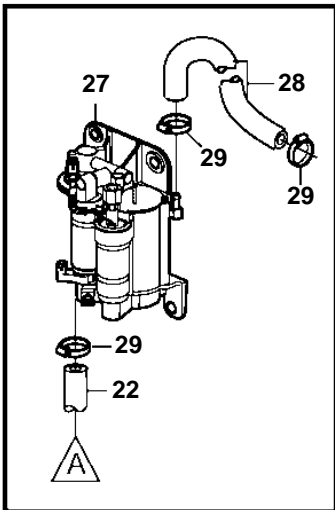

5.0GXi-JF, 5.0OSi-JF, 5.0GXi-N

5.0GXi-JF, 5.0OSi-JF, 5.0GXi-N

REF	PART NO.	QTY	DESCRIPTION	SEE SEC.	NOTES
1	3861471	1	Heat exchanger		
2	3858995	1	· Anode		
3	3858993	2	· Gasket		
4	3858992	2	· Cover		
5	3858994	2	· Screw		
6	3863443	2	Hose clamp		
7	3861453	1	Gasket		
8	941814	2	Stud		
9	3595468	1	Bracket		
10	3595466	1	Bracket		
11	3817688	1	Bracket		
12	980933	2	Washer		
13	3857181	2	Flange lock nut		
14	982717	1	Clamp		
15	3817818	1	Hose		
16	3863440	1	Hose clamp		
17	3812303	4	Hose clamp		
18	3860588	1	Hose		Starboard exhaust manifold
19	3594640	1	Hose		Port exhaust manifold
20	3861472	1	Hose		
21	3863438	2	Hose clamp		
22	3860590	1	Hose		Fuel pump
23	982643	1	Clamp		
24	3861485	1	Hose		Expansion tank
25	3812303	1	Hose clamp		
26	982967	1	Clamp		
27		1	Fuel pump		See "Fuel System" section
28	3862550	1	Hose		
29	3860413	3	Hose clamp		
30	40005446	1	Fresh water cooling · Bulletin P-26-1-3	P-26-1-3-EN	Freshwater Cooling, 4.3/5.0/5.7L