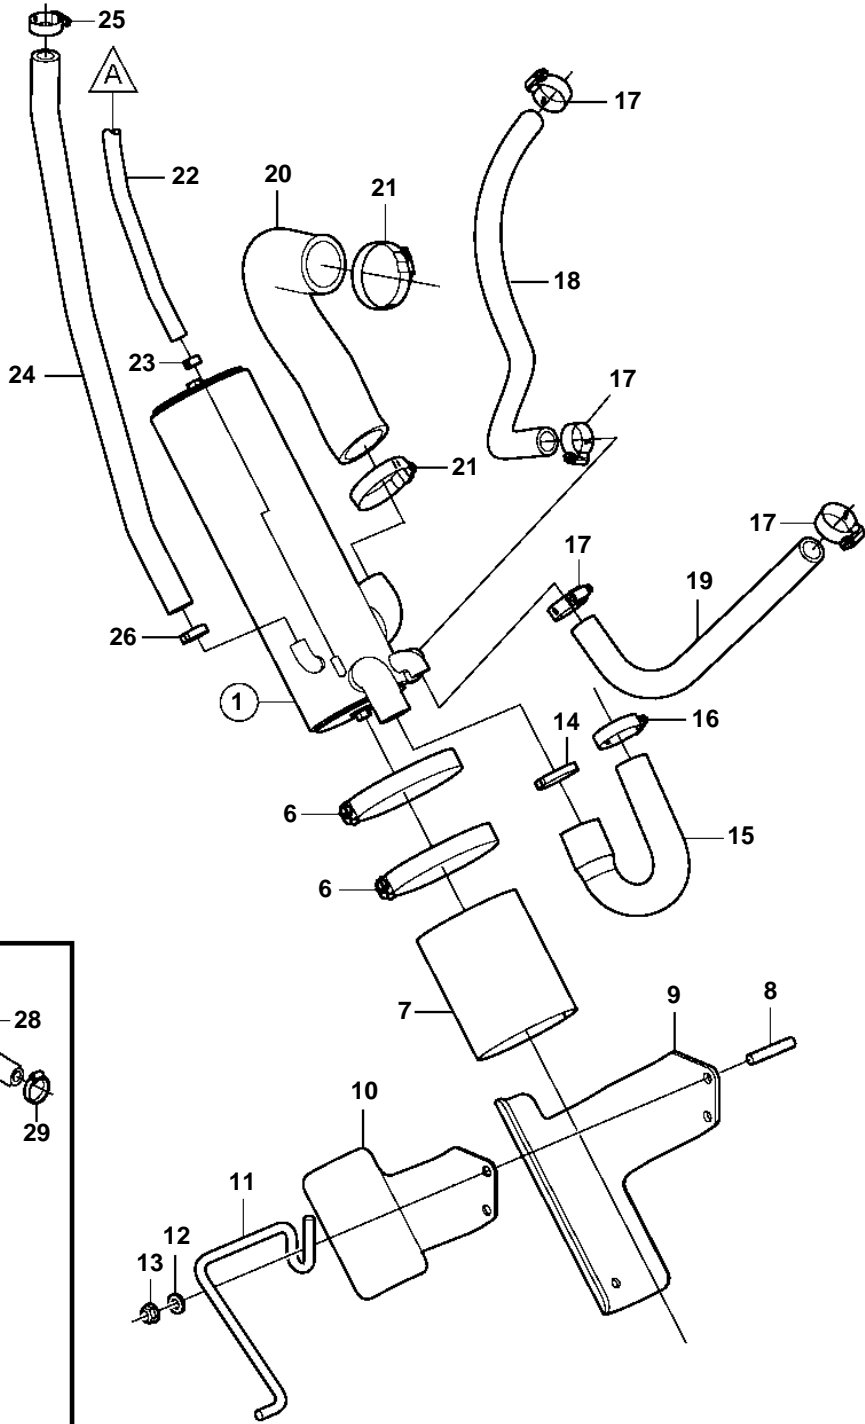

5.0GXi-JF, 5.0OSi-JF, 5.0GXi-N

5.0GXi-JF, 5.0OSi-JF, 5.0GXi-N

REF	PART NO.	QTY	DESCRIPTION	SEE SEC.	NOTES
1	3861471	1	Heat exchanger		
2	3858995	1	· Anode		
3	3858993	2	· Gasket		
4	3858992	2	· Cover		
5	3858994	2	· Screw		
6	3863443	2	Hose clamp		
7	3861453	1	Gasket		
8	941814	2	Stud		
9	3595468	1	Bracket		
10	3595466	1	Bracket		
11	3817688	1	Bracket		
12	980933	2	Washer		
13	3857181	2	Flange lock nut		
14	982717	1	Clamp		
15	3817818	1	Hose		
16	3863440	1	Hose clamp		
17	3812303	4	Hose clamp		
18	3860588	1	Hose		Starboard exhaust manifold
19	3594640	1	Hose		Port exhaust manifold
20	3861472	1	Hose		
21	3863438	2	Hose clamp		
22	3860590	1	Hose		Fuel pump
23	982643	1	Clamp		
24	3861485	1	Hose		Expansion tank
25	3812303	1	Hose clamp		
26	982967	1	Clamp		
27		1	Fuel pump		See "Fuel System" section
28	3862550	1	Hose		
29	3860413	3	Hose clamp		
30	40005446	1	Fresh water cooling · Bulletin P-26-1-3	P-26-1-3-EN	Freshwater Cooling, 4.3/5.0/5.7L