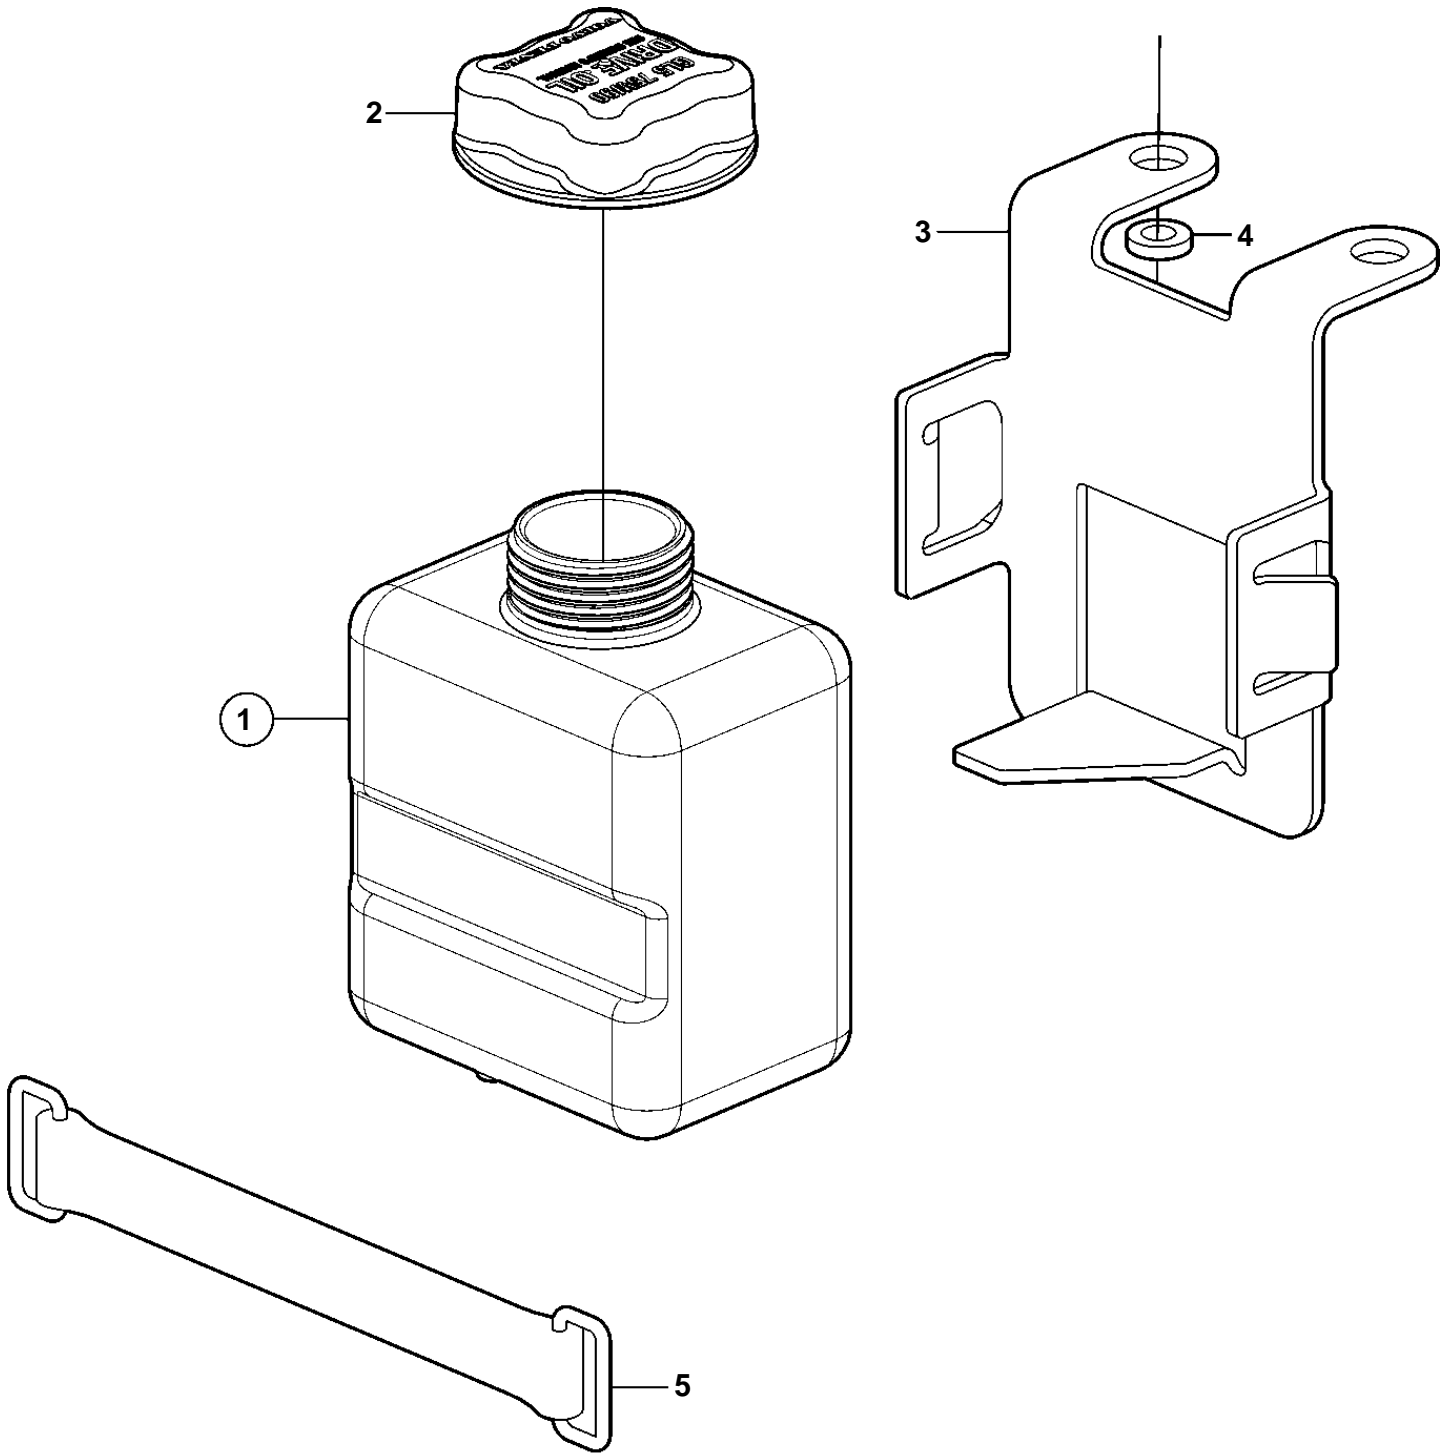

5.00Si-G, 5.00SI-GF

18772

5.00Si-G, 5.00SI-GF

REF	PART NO.	QTY	DESCRIPTION
1	3862175	1	Reservoir
2	3862109	1	· Cardboard tube
3	3861764	1	Bracket
4	930842	1	Washer
5	3862111	1	Strap