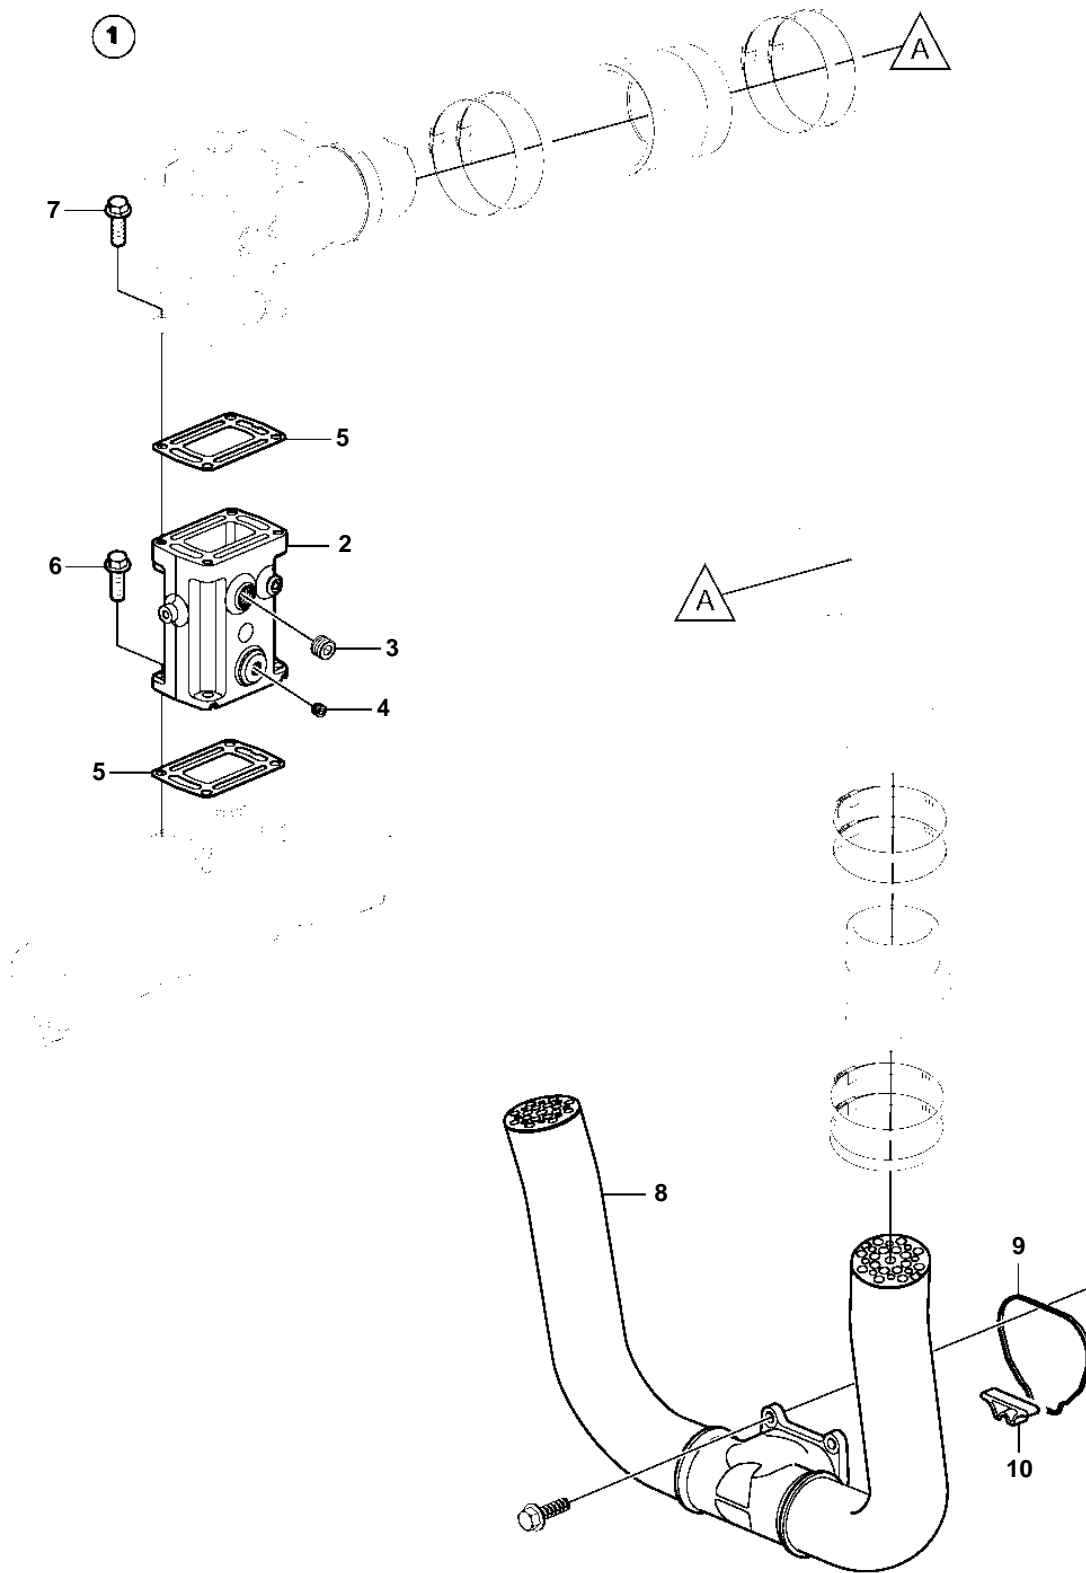

5.0GXi-G, 5.0GXi-GF

23329

5.0GXi-G, 5.0GXi-GF

| REF | PART NO. | QTY | DESCRIPTION | SEE SEC. | NOTES |
|-----|----------|-----|------------------------|-------------|--------------------|
| 1 | 3888847 | 1 | Kit | | |
| 2 | 3842853 | 2 | · Exhaust pipe extensi | | |
| | | | · Bulletin P-25-1-4 | P-25-1-4-EN | Tall Riser Options |
| 3 | 3850999 | 4 | · · Plug | | |
| 4 | 3850740 | 4 | · · Plug | | |
| 5 | 3863191 | 2 | · Kit | | |
| | | 4 | · · Gasket | | |
| 6 | 3887488 | 8 | · Screw | | |
| 7 | 3887488 | 6 | · Screw | | L=32mm |
| | 3853547 | 2 | · Screw | | L=51mm |
| 8 | 3888687 | 1 | · Exhaust pipe | | |
| 9 | 3841013 | 1 | · Gasket | | |
| 10 | 3888557 | 1 | Plug | | |