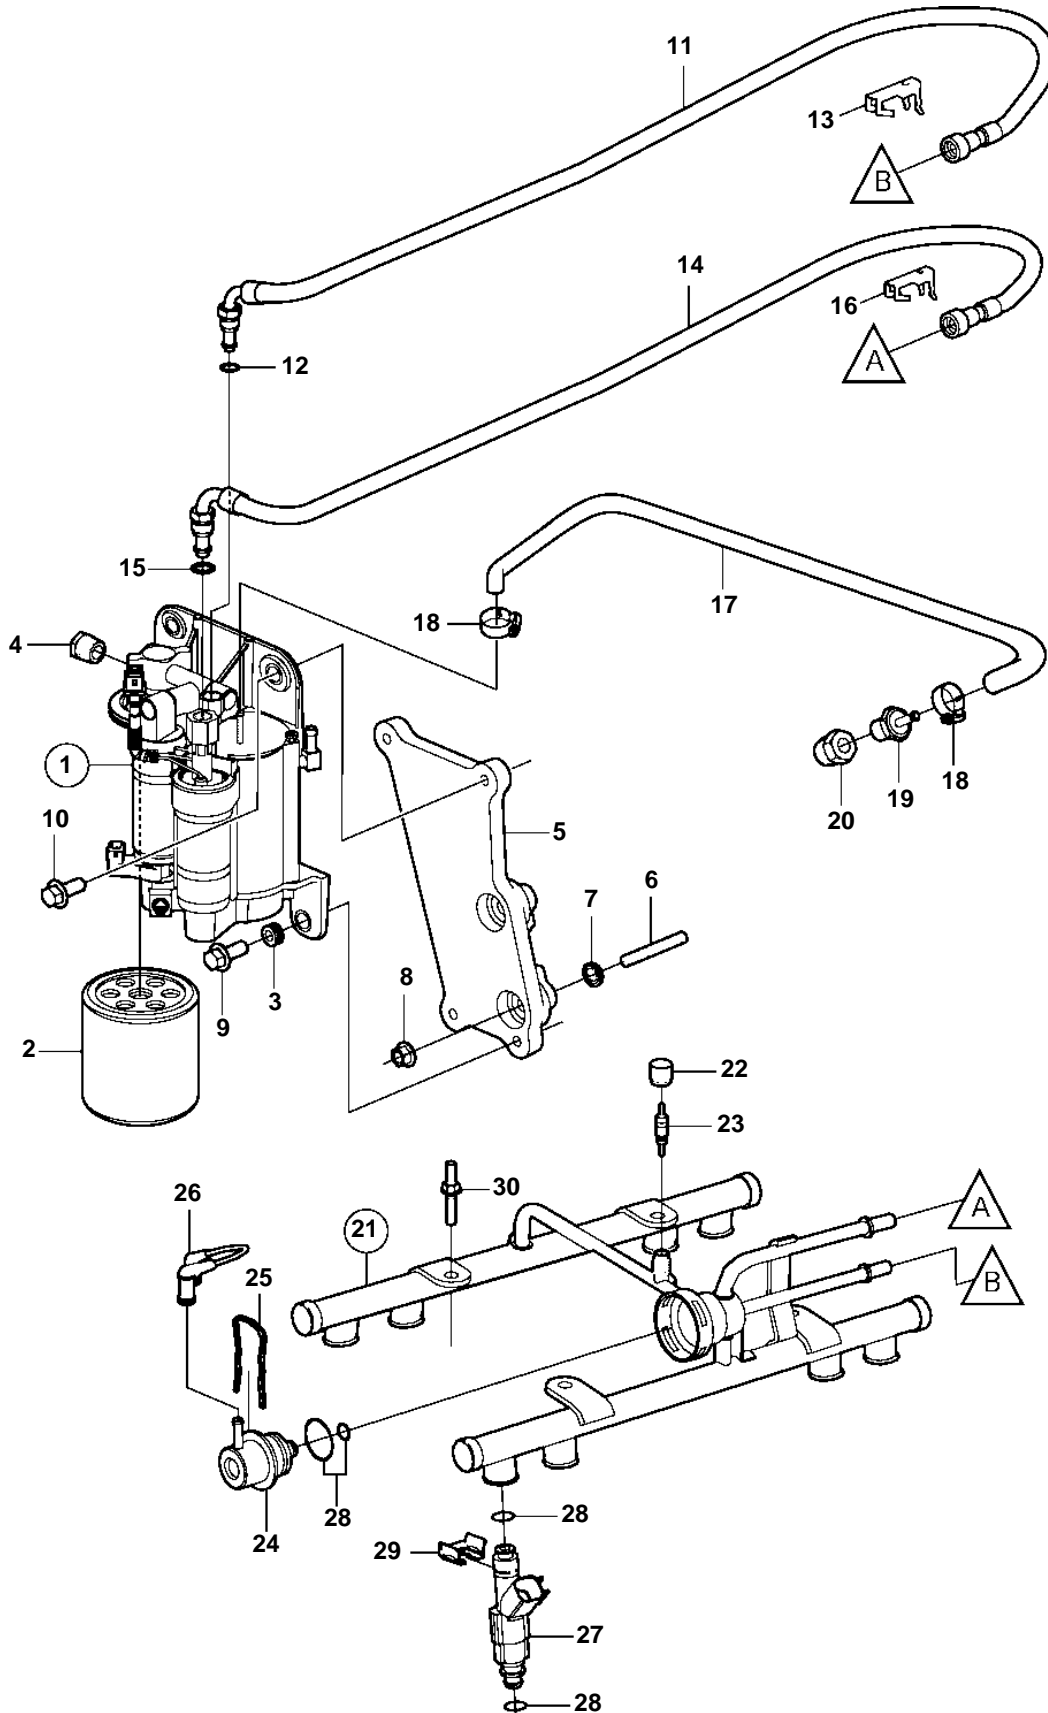

5.0GXi-G, 5.0GXi-GF, 5.0OSi-G, 5.0OSi-GF

23600

5.0GXi-G, 5.0GXi-GF, 5.0OSi-G, 5.0OSI-GF

REF	PART NO.	QTY	DESCRIPTION	NOTES
1	3861355	1	Pump	
	3588865	1	· Fuel pump kit	High pressure fuel pump
2	3862228	1	· Fuel filter	
3	3861396	4	· Rubber bushing	
4	3857816	1	Bushing	
5	3861031	1	Bracket	
6	3860928	2	Stud	
7	3860538	2	Nut, speed	
8	3853404	2	Nut	
9	982702	2	Flange screw	
10	982702	2	Flange screw	Sea water cooling
	946472	2	Flange screw	Fresh water cooling
11	3862635	1	Fuel pipe	
12	3850424	1	· O-ring	
13		1	Clip	Part not sold
14	3862634	1	Fuel hose	
15	3850423	1	· O-ring	
16		1	Clip	Part not sold
17	3807072	1	Kit	
18	3860413	2	Hose clamp	
19	3860290	1	Nipple	
20	3861926	1	Tube fitting	
21	3858966	1	Fuel pipe	
22	3858972	1	Cardboard tube	
23	3858971	1	Valve	
24	3858967	1	Fuel press regulator	
25	3858968	1	Clip	
26	3858974	1	Hose	
27	3858969	8	Injector	
28	3858981	X	O-ring	Includes 16 o-rings for injectors and 2 o-rings for pressure regulator.
29	3858970	8	Retainer	
30	3858973	4	Bolt	