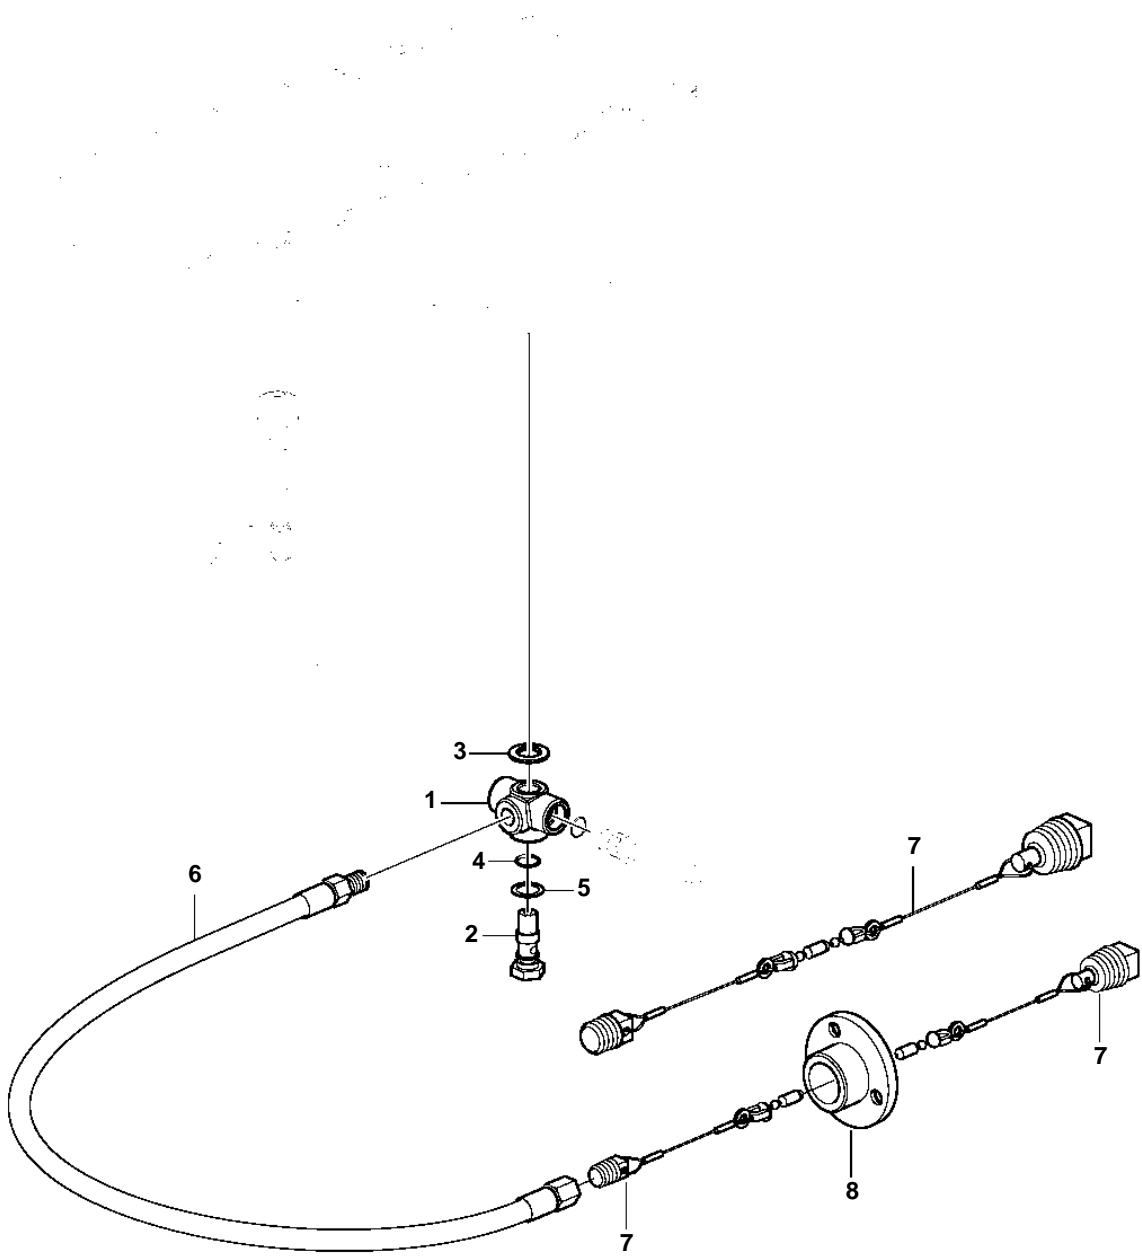

5.0GXi-G, 5.0GXi-GF, 5.0OSi-G, 5.0OSi-GF

23327

5.0GXi-G, 5.0GXi-GF, 5.0OSi-G, 5.0OSi-GF

| REF | PART NO. | QTY | DESCRIPTION |
|-----|----------|-----|---------------|
| 1 | 3587787 | 1 | Fitting |
| 2 | 888958 | 1 | Retainer |
| 3 | 3851981 | 1 | Washer |
| 4 | 3853674 | 1 | O-ring |
| 5 | 3852007 | 1 | Washer |
| 6 | 888964 | 1 | Hose assembly |
| 7 | 888972 | 1 | Lock spring |
| 8 | 888970 | 1 | Fitting |