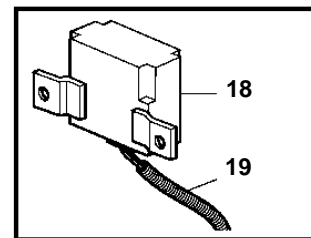

## 5.0GXi-G, 5.0GXi-GF, 5.0OSi-G, 5.0OSi-GF

REF	PART NO.	QTY	DESCRIPTION	SEE SEC.	NOTES
1	881801	1	Wiring harness		Included in EVC cable kit 3587052., L=2,0m
2	3587071	1	Starter switch		
3	859953	1	· Key		State key code when ordering.
			· Bulletin 49-30	49-30-EN	Key P/N 859953
4	3887304	1	Control unit		
			· Bulletin P-28-4-11	P-28-4-11-EN	Deleted Control Units
4	3589927	1	Software		Warehouse programming. This p/n can not be ordered, but will be used for invoicing.
	3589926	1	Software		Vodia-programming. This p/n can not be ordered, but will be used for invoicing.
5	21207240	1	Wiring harness		HIU to Engine.
6	3807228	1	Wiring harness		For Trim instrument and Instrument light, L=0.5m
7	3807229	1	Wiring harness		For fuel level sender, L=5.0m
8	3885806	1	Wiring harness		For trim pump and trim sender, Included in EVC cable kit 3587052., L=5.0m
9	3842733	1	Extension cable\verl		L=3.0m, 6-Way
	3842734	1	Extension cable\verl		L=5.0m, 6-Way
	3842735	1	Extension cable\verl		L=7.0m, 6-Way
	3842736	1	Extension cable\verl		L=9.0m, 6-Way
	3842737	1	Extension cable\verl		L=11.0m, 6-Way
10	888248	1	Extension cable\verl		Multilink., L=10.0' (3.0m), 8-way.
	888249	1	Extension cable\verl		L=5.0m, 8-way.
	888250	1	Extension cable\verl		L=23.0' (7.0m), 8-way.
	888251	1	Extension cable\verl		L=9.0m, 8-way.
	888253	1	Extension cable\verl		L=11,00m, 8-way.
11	3840433	1	Sealing plug		Plug for connection in HIU when reverse gear is used.
12	3884818	1	Display, kit		Replaced by 3849972
	3849972	1	Display		Replaced by 3595108
	3595108	1	Display		Replaced by 21173162
	21173162	1	Display		
13		1	· Display		
14	830928	4	· Stud		
15	830930	4	· Nut		
16	3588207	1	· Cable kit		
17	3848966	1	Control unit		
			· Bulletin P-38-1-1	P-38-1-1-EN	ADU - Automatic Dimmer Unit
18	873112	1	Position sensor		SOLAS
19	3594603	1	Wiring harness		SOLAS