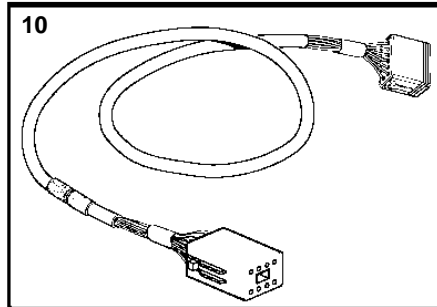

## 5.0GXi-G, 5.0GXi-GF, 5.0OSi-G, 5.0OSi-GF

REF	PART NO.	QTY	DESCRIPTION	SEE SEC.	NOTES
1	881801	1	Wiring harness		Included in EVC cable kit 3587052., L=2,0m
2	3587071	1	Starter switch		
3	859953	1	· Key		State key code when ordering.
			· Bulletin 49-30	49-30-EN	Key P/N 859953
4	3887304	1	Control unit		
			· Bulletin P-28-4-11	P-28-4-11-EN	Deleted Control Units
4	3589927	1	Software		Warehouse programming. This p/n can not be ordered, but will be used for invoicing.
	3589926	1	Software		Vodia-programming. This p/n can not be ordered, but will be used for invoicing.
5	21207240	1	Wiring harness		HIU to Engine.
6	3807228	1	Wiring harness		For Trim instrument and Instrument light, L=0.5m
7	3807229	1	Wiring harness		For fuel level sender, L=5.0m
8	3885806	1	Wiring harness		For trim pump and trim sender, Included in EVC cable kit 3587052., L=5.0m
9	3842733	1	Extension cable\verl		L=3.0m, 6-Way
	3842734	1	Extension cable\verl		L=5.0m, 6-Way
	3842735	1	Extension cable\verl		L=7.0m, 6-Way
	3842736	1	Extension cable\verl		L=9.0m, 6-Way
	3842737	1	Extension cable\verl		L=11.0m, 6-Way
10	888248	1	Extension cable\verl		Multilink., L=10.0' (3.0m), 8-way.
	888249	1	Extension cable\verl		L=5.0m, 8-way.
	888250	1	Extension cable\verl		L=23.0' (7.0m), 8-way.
	888251	1	Extension cable\verl		L=9.0m, 8-way.
	888253	1	Extension cable\verl		L=11,00m, 8-way.
11	3840433	1	Sealing plug		Plug for connection in HIU when reverse gear is used.
12	3884818	1	Display, kit		Replaced by 3849972
	3849972	1	Display		Replaced by 3595108
	3595108	1	Display		Replaced by 21173162
	21173162	1	Display		
13		1	· Display		
14	830928	4	· Stud		
15	830930	4	· Nut		
16	3588207	1	· Cable kit		
17	3848966	1	Control unit		
			· Bulletin P-38-1-1	P-38-1-1-EN	ADU - Automatic Dimmer Unit
18	873112	1	Position sensor		SOLAS
19	3594603	1	Wiring harness		SOLAS