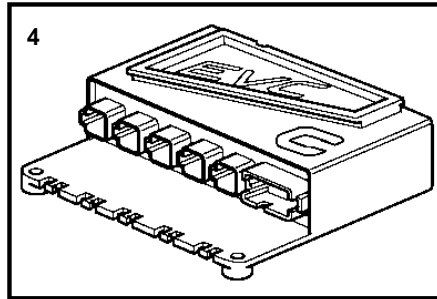

## 5.0GXi-G, 5.0GXi-GF, 5.0OSi-G, 5.0OSi-GF

REF	PART NO.	QTY	DESCRIPTION	SEE SEC.	NOTES
1	881801	1	Wiring harness		Included in EVC cable kit 3587052., L=2,0m
2	3587071	1	Starter switch		
3	859953	1	· Key		State key code when ordering.
			· Bulletin 49-30	49-30-EN	Key P/N 859953
4	3887304	1	Control unit		
			· Bulletin P-28-4-11	P-28-4-11-EN	Deleted Control Units
4	3589927	1	Software		Warehouse programming. This p/n can not be ordered, but will be used for invoicing.
	3589926	1	Software		Vodia-programming. This p/n can not be ordered, but will be used for invoicing.
5	21207240	1	Wiring harness		HIU to Engine.
6	3807228	1	Wiring harness		For Trim instrument and Instrument light, L=0.5m
7	3807229	1	Wiring harness		For fuel level sender, L=5.0m
8	3885806	1	Wiring harness		For trim pump and trim sender, Included in EVC cable kit 3587052., L=5.0m
9	3842733	1	Extension cable\verl		L=3.0m, 6-Way
	3842734	1	Extension cable\verl		L=5.0m, 6-Way
	3842735	1	Extension cable\verl		L=7.0m, 6-Way
	3842736	1	Extension cable\verl		L=9.0m, 6-Way
	3842737	1	Extension cable\verl		L=11.0m, 6-Way
10	888248	1	Extension cable\verl		Multilink., L=10.0' (3.0m), 8-way.
	888249	1	Extension cable\verl		L=5.0m, 8-way.
	888250	1	Extension cable\verl		L=23.0' (7.0m), 8-way.
	888251	1	Extension cable\verl		L=9.0m, 8-way.
	888253	1	Extension cable\verl		L=11,00m, 8-way.
11	3840433	1	Sealing plug		Plug for connection in HIU when reverse gear is used.
12	3884818	1	Display, kit		Replaced by 3849972
	3849972	1	Display		Replaced by 3595108
	3595108	1	Display		Replaced by 21173162
	21173162	1	Display		
13		1	· Display		
14	830928	4	· Stud		
15	830930	4	· Nut		
16	3588207	1	· Cable kit		
17	3848966	1	Control unit		
			· Bulletin P-38-1-1	P-38-1-1-EN	ADU - Automatic Dimmer Unit
18	873112	1	Position sensor		SOLAS
19	3594603	1	Wiring harness		SOLAS