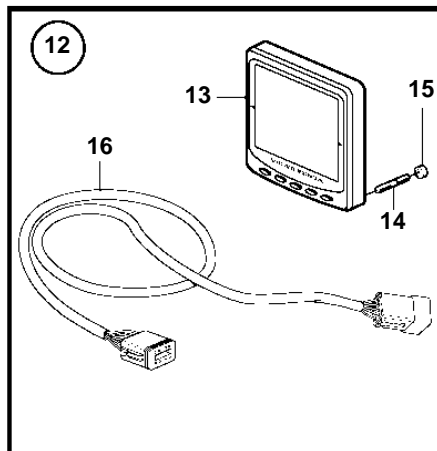

## 5.0GXi-G, 5.0GXi-GF, 5.0OSi-G, 5.0OSi-GF

REF	PART NO.	QTY	DESCRIPTION	SEE SEC.	NOTES
1	881801	1	Wiring harness		Included in EVC cable kit 3587052., L=2,0m
2	3587071	1	Starter switch		
3	859953	1	· Key		State key code when ordering.
			· Bulletin 49-30	49-30-EN	Key P/N 859953
4	3887304	1	Control unit		
			· Bulletin P-28-4-11	P-28-4-11-EN	Deleted Control Units
4	3589927	1	Software		Warehouse programming. This p/n can not be ordered, but will be used for invoicing.
	3589926	1	Software		Vodia-programming. This p/n can not be ordered, but will be used for invoicing.
5	21207240	1	Wiring harness		HIU to Engine.
6	3807228	1	Wiring harness		For Trim instrument and Instrument light, L=0.5m
7	3807229	1	Wiring harness		For fuel level sender, L=5.0m
8	3885806	1	Wiring harness		For trim pump and trim sender, Included in EVC cable kit 3587052., L=5.0m
9	3842733	1	Extension cable\verl		L=3.0m, 6-Way
	3842734	1	Extension cable\verl		L=5.0m, 6-Way
	3842735	1	Extension cable\verl		L=7.0m, 6-Way
	3842736	1	Extension cable\verl		L=9.0m, 6-Way
	3842737	1	Extension cable\verl		L=11.0m, 6-Way
10	888248	1	Extension cable\verl		Multilink., L=10.0' (3.0m), 8-way.
	888249	1	Extension cable\verl		L=5.0m, 8-way.
	888250	1	Extension cable\verl		L=23.0' (7.0m), 8-way.
	888251	1	Extension cable\verl		L=9.0m, 8-way.
	888253	1	Extension cable\verl		L=11,00m, 8-way.
11	3840433	1	Sealing plug		Plug for connection in HIU when reverse gear is used.
12	3884818	1	Display, kit		Replaced by 3849972
	3849972	1	Display		Replaced by 3595108
	3595108	1	Display		Replaced by 21173162
	21173162	1	Display		
13		1	· Display		
14	830928	4	· Stud		
15	830930	4	· Nut		
16	3588207	1	· Cable kit		
17	3848966	1	Control unit		
			· Bulletin P-38-1-1	P-38-1-1-EN	ADU - Automatic Dimmer Unit
18	873112	1	Position sensor		SOLAS
19	3594603	1	Wiring harness		SOLAS