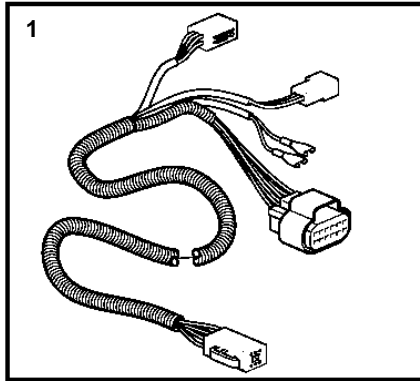

## 5.0GXi-G, 5.0GXi-GF, 5.0OSi-G, 5.0OSi-GF

REF	PART NO.	QTY	DESCRIPTION	SEE SEC.	NOTES
1	881801	1	Wiring harness		Included in EVC cable kit 3587052., L=2,0m
2	3587071	1	Starter switch		
3	859953	1	· Key		State key code when ordering.
			· Bulletin 49-30	49-30-EN	Key P/N 859953
4	3887304	1	Control unit		
			· Bulletin P-28-4-11	P-28-4-11-EN	Deleted Control Units
4	3589927	1	Software		Warehouse programming. This p/n can not be ordered, but will be used for invoicing.
	3589926	1	Software		Vodia-programming. This p/n can not be ordered, but will be used for invoicing.
5	21207240	1	Wiring harness		HIU to Engine.
6	3807228	1	Wiring harness		For Trim instrument and Instrument light, L=0.5m
7	3807229	1	Wiring harness		For fuel level sender, L=5.0m
8	3885806	1	Wiring harness		For trim pump and trim sender, Included in EVC cable kit 3587052., L=5.0m
9	3842733	1	Extension cable\verl		L=3.0m, 6-Way
	3842734	1	Extension cable\verl		L=5.0m, 6-Way
	3842735	1	Extension cable\verl		L=7.0m, 6-Way
	3842736	1	Extension cable\verl		L=9.0m, 6-Way
	3842737	1	Extension cable\verl		L=11.0m, 6-Way
10	888248	1	Extension cable\verl		Multilink., L=10.0' (3.0m), 8-way.
	888249	1	Extension cable\verl		L=5.0m, 8-way.
	888250	1	Extension cable\verl		L=23.0' (7.0m), 8-way.
	888251	1	Extension cable\verl		L=9.0m, 8-way.
	888253	1	Extension cable\verl		L=11,00m, 8-way.
11	3840433	1	Sealing plug		Plug for connection in HIU when reverse gear is used.
12	3884818	1	Display, kit		Replaced by 3849972
	3849972	1	Display		Replaced by 3595108
	3595108	1	Display		Replaced by 21173162
	21173162	1	Display		
13		1	· Display		
14	830928	4	· Stud		
15	830930	4	· Nut		
16	3588207	1	· Cable kit		
17	3848966	1	Control unit		
			· Bulletin P-38-1-1	P-38-1-1-EN	ADU - Automatic Dimmer Unit
18	873112	1	Position sensor		SOLAS
19	3594603	1	Wiring harness		SOLAS