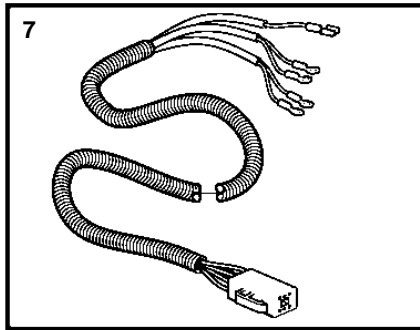

## 5.0GXi-G, 5.0GXi-GF, 5.0OSi-G, 5.0OSi-GF

REF	PART NO.	QTY	DESCRIPTION	SEE SEC.	NOTES
1	881801	1	Wiring harness		Included in EVC cable kit 3587052., L=2,0m
2	3587071	1	Starter switch		
3	859953	1	· Key		State key code when ordering.
			· Bulletin 49-30	49-30-EN	Key P/N 859953
4	3887304	1	Control unit		
			· Bulletin P-28-4-11	P-28-4-11-EN	Deleted Control Units
4	3589927	1	Software		Warehouse programming. This p/n can not be ordered, but will be used for invoicing.
	3589926	1	Software		Vodia-programming. This p/n can not be ordered, but will be used for invoicing.
5	21207240	1	Wiring harness		HIU to Engine.
6	3807228	1	Wiring harness		For Trim instrument and Instrument light, L=0.5m
7	3807229	1	Wiring harness		For fuel level sender, L=5.0m
8	3885806	1	Wiring harness		For trim pump and trim sender, Included in EVC cable kit 3587052., L=5.0m
9	3842733	1	Extension cable\verl		L=3.0m, 6-Way
	3842734	1	Extension cable\verl		L=5.0m, 6-Way
	3842735	1	Extension cable\verl		L=7.0m, 6-Way
	3842736	1	Extension cable\verl		L=9.0m, 6-Way
	3842737	1	Extension cable\verl		L=11.0m, 6-Way
10	888248	1	Extension cable\verl		Multilink., L=10.0' (3.0m), 8-way.
	888249	1	Extension cable\verl		L=5.0m, 8-way.
	888250	1	Extension cable\verl		L=23.0' (7.0m), 8-way.
	888251	1	Extension cable\verl		L=9.0m, 8-way.
	888253	1	Extension cable\verl		L=11,00m, 8-way.
11	3840433	1	Sealing plug		Plug for connection in HIU when reverse gear is used.
12	3884818	1	Display, kit		Replaced by 3849972
	3849972	1	Display		Replaced by 3595108
	3595108	1	Display		Replaced by 21173162
	21173162	1	Display		
13		1	· Display		
14	830928	4	· Stud		
15	830930	4	· Nut		
16	3588207	1	· Cable kit		
17	3848966	1	Control unit		
			· Bulletin P-38-1-1	P-38-1-1-EN	ADU - Automatic Dimmer Unit
18	873112	1	Position sensor		SOLAS
19	3594603	1	Wiring harness		SOLAS