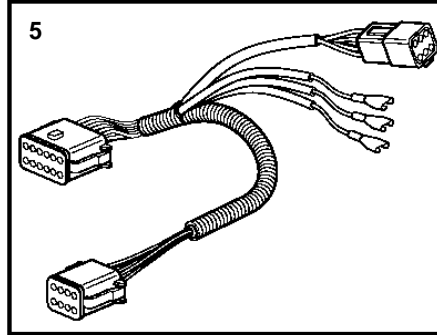

## 5.0GXi-G, 5.0GXi-GF, 5.0OSi-G, 5.0OSi-GF

REF	PART NO.	QTY	DESCRIPTION	SEE SEC.	NOTES
1	881801	1	Wiring harness		Included in EVC cable kit 3587052., L=2,0m
2	3587071	1	Starter switch		
3	859953	1	· Key		State key code when ordering.
			· Bulletin 49-30	49-30-EN	Key P/N 859953
4	3887304	1	Control unit		
			· Bulletin P-28-4-11	P-28-4-11-EN	Deleted Control Units
4	3589927	1	Software		Warehouse programming. This p/n can not be ordered, but will be used for invoicing.
	3589926	1	Software		Vodia-programming. This p/n can not be ordered, but will be used for invoicing.
5	21207240	1	Wiring harness		HIU to Engine.
6	3807228	1	Wiring harness		For Trim instrument and Instrument light, L=0.5m
7	3807229	1	Wiring harness		For fuel level sender, L=5.0m
8	3885806	1	Wiring harness		For trim pump and trim sender, Included in EVC cable kit 3587052., L=5.0m
9	3842733	1	Extension cable\verl		L=3.0m, 6-Way
	3842734	1	Extension cable\verl		L=5.0m, 6-Way
	3842735	1	Extension cable\verl		L=7.0m, 6-Way
	3842736	1	Extension cable\verl		L=9.0m, 6-Way
	3842737	1	Extension cable\verl		L=11.0m, 6-Way
10	888248	1	Extension cable\verl		Multilink., L=10.0' (3.0m), 8-way.
	888249	1	Extension cable\verl		L=5.0m, 8-way.
	888250	1	Extension cable\verl		L=23.0' (7.0m), 8-way.
	888251	1	Extension cable\verl		L=9.0m, 8-way.
	888253	1	Extension cable\verl		L=11,00m, 8-way.
11	3840433	1	Sealing plug		Plug for connection in HIU when reverse gear is used.
12	3884818	1	Display, kit		Replaced by 3849972
	3849972	1	Display		Replaced by 3595108
	3595108	1	Display		Replaced by 21173162
	21173162	1	Display		
13		1	· Display		
14	830928	4	· Stud		
15	830930	4	· Nut		
16	3588207	1	· Cable kit		
17	3848966	1	Control unit		
			· Bulletin P-38-1-1	P-38-1-1-EN	ADU - Automatic Dimmer Unit
18	873112	1	Position sensor		SOLAS
19	3594603	1	Wiring harness		SOLAS