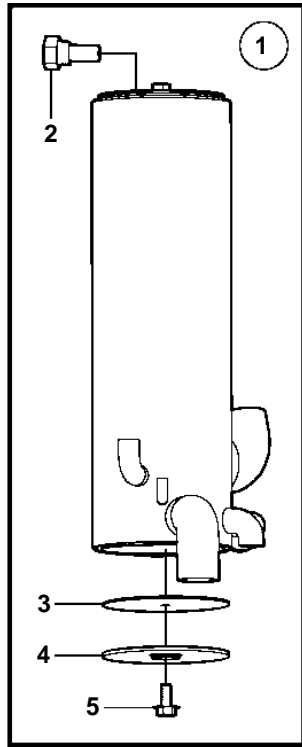

5.00Si-G, 5.00SI-GF

5.00Si-G, 5.00Si-GF

REF	PART NO.	QTY	DESCRIPTION	NOTES
1	3861471	1	Heat exchanger	
2	3858995	1	· Anode	
3	3858993	2	· Gasket	
4	3858992	2	· Cover	
5	3858994	2	· Screw	
6	3863443	2	Hose clamp	
7	3861453	1	Gasket	
8	941814	2	Stud	
9	3842368	1	Bracket	
10	3842369	1	Bracket	
11	3817688	1	Bracket	
12	980933	2	Washer	
13	3857181	2	Flange lock nut	
14	982717	1	Clamp	
15	3817818	1	Hose	
16	3863440	1	Hose clamp	
17	3812303	4	Hose clamp	
18	3860588	1	Hose	Starboard exhaust manifold
19	3860587	1	Hose	Port exhaust manifold
20	3861472	1	Hose	
21	3863438	2	Hose clamp	
22	3860590	1	Hose	Fuel pump
23	982643	1	Clamp	
24	3861485	1	Hose	Expansion tank
25	3812303	1	Hose clamp	
26	982967	1	Clamp	
27		1	Fuel pump	
28	3862550	1	Hose	
29	3860413	3	Hose clamp	