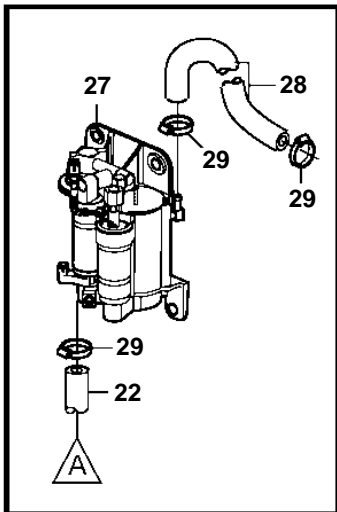

5.00Si-G, 5.00SI-GF

5.00Si-G, 5.00Si-GF

REF	PART NO.	QTY	DESCRIPTION	NOTES
1	3861471	1	Heat exchanger	
2	3858995	1	· Anode	
3	3858993	2	· Gasket	
4	3858992	2	· Cover	
5	3858994	2	· Screw	
6	3863443	2	Hose clamp	
7	3861453	1	Gasket	
8	941814	2	Stud	
9	3842368	1	Bracket	
10	3842369	1	Bracket	
11	3817688	1	Bracket	
12	980933	2	Washer	
13	3857181	2	Flange lock nut	
14	982717	1	Clamp	
15	3817818	1	Hose	
16	3863440	1	Hose clamp	
17	3812303	4	Hose clamp	
18	3860588	1	Hose	Starboard exhaust manifold
19	3860587	1	Hose	Port exhaust manifold
20	3861472	1	Hose	
21	3863438	2	Hose clamp	
22	3860590	1	Hose	Fuel pump
23	982643	1	Clamp	
24	3861485	1	Hose	Expansion tank
25	3812303	1	Hose clamp	
26	982967	1	Clamp	
27		1	Fuel pump	
28	3862550	1	Hose	
29	3860413	3	Hose clamp	