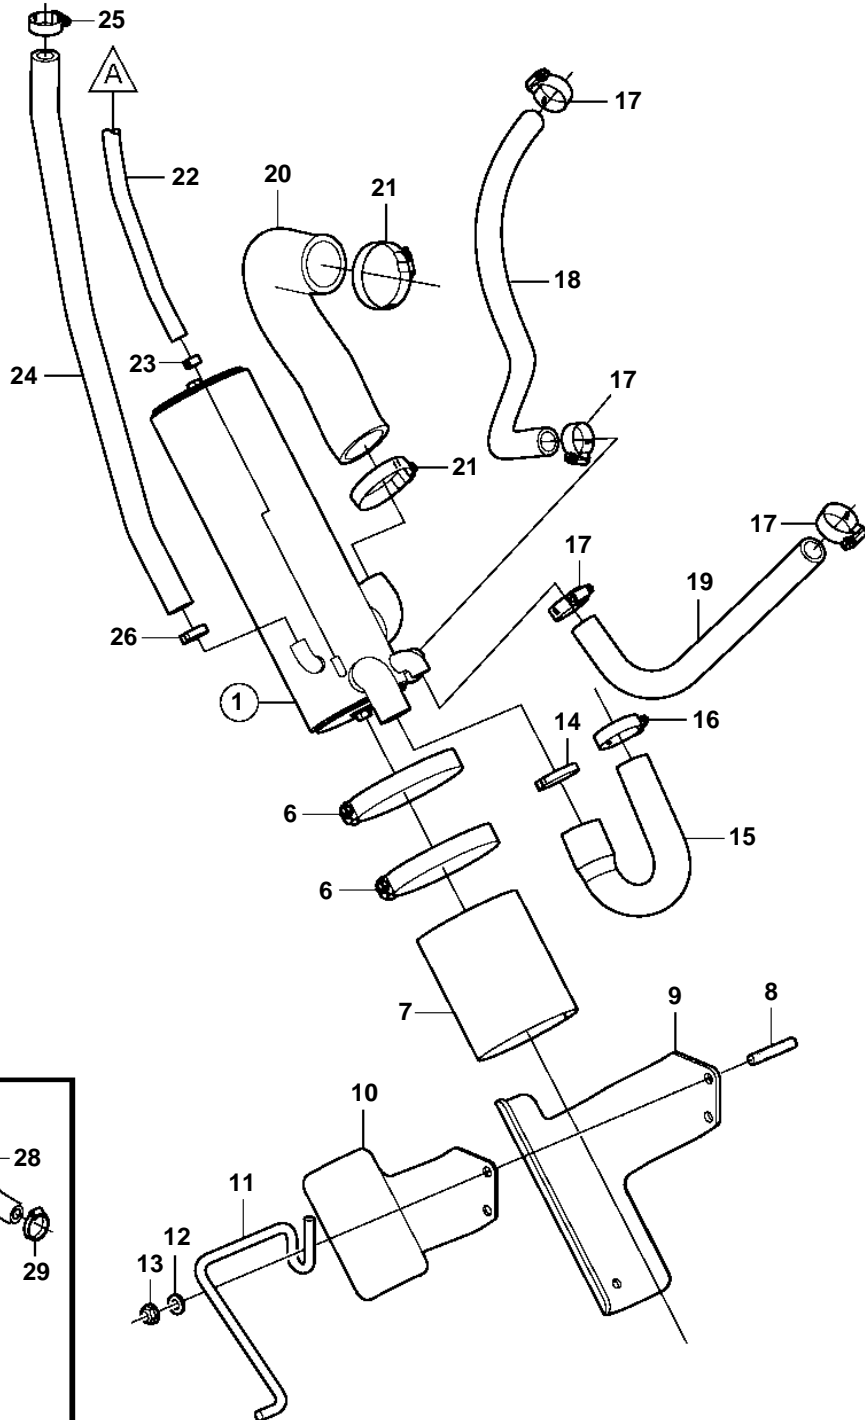

5.00Si-G, 5.00SI-GF

5.00Si-G, 5.00Si-GF

REF	PART NO.	QTY	DESCRIPTION	NOTES
1	3861471	1	Heat exchanger	
2	3858995	1	· Anode	
3	3858993	2	· Gasket	
4	3858992	2	· Cover	
5	3858994	2	· Screw	
6	3863443	2	Hose clamp	
7	3861453	1	Gasket	
8	941814	2	Stud	
9	3842368	1	Bracket	
10	3842369	1	Bracket	
11	3817688	1	Bracket	
12	980933	2	Washer	
13	3857181	2	Flange lock nut	
14	982717	1	Clamp	
15	3817818	1	Hose	
16	3863440	1	Hose clamp	
17	3812303	4	Hose clamp	
18	3860588	1	Hose	Starboard exhaust manifold
19	3860587	1	Hose	Port exhaust manifold
20	3861472	1	Hose	
21	3863438	2	Hose clamp	
22	3860590	1	Hose	Fuel pump
23	982643	1	Clamp	
24	3861485	1	Hose	Expansion tank
25	3812303	1	Hose clamp	
26	982967	1	Clamp	
27		1	Fuel pump	
28	3862550	1	Hose	
29	3860413	3	Hose clamp	