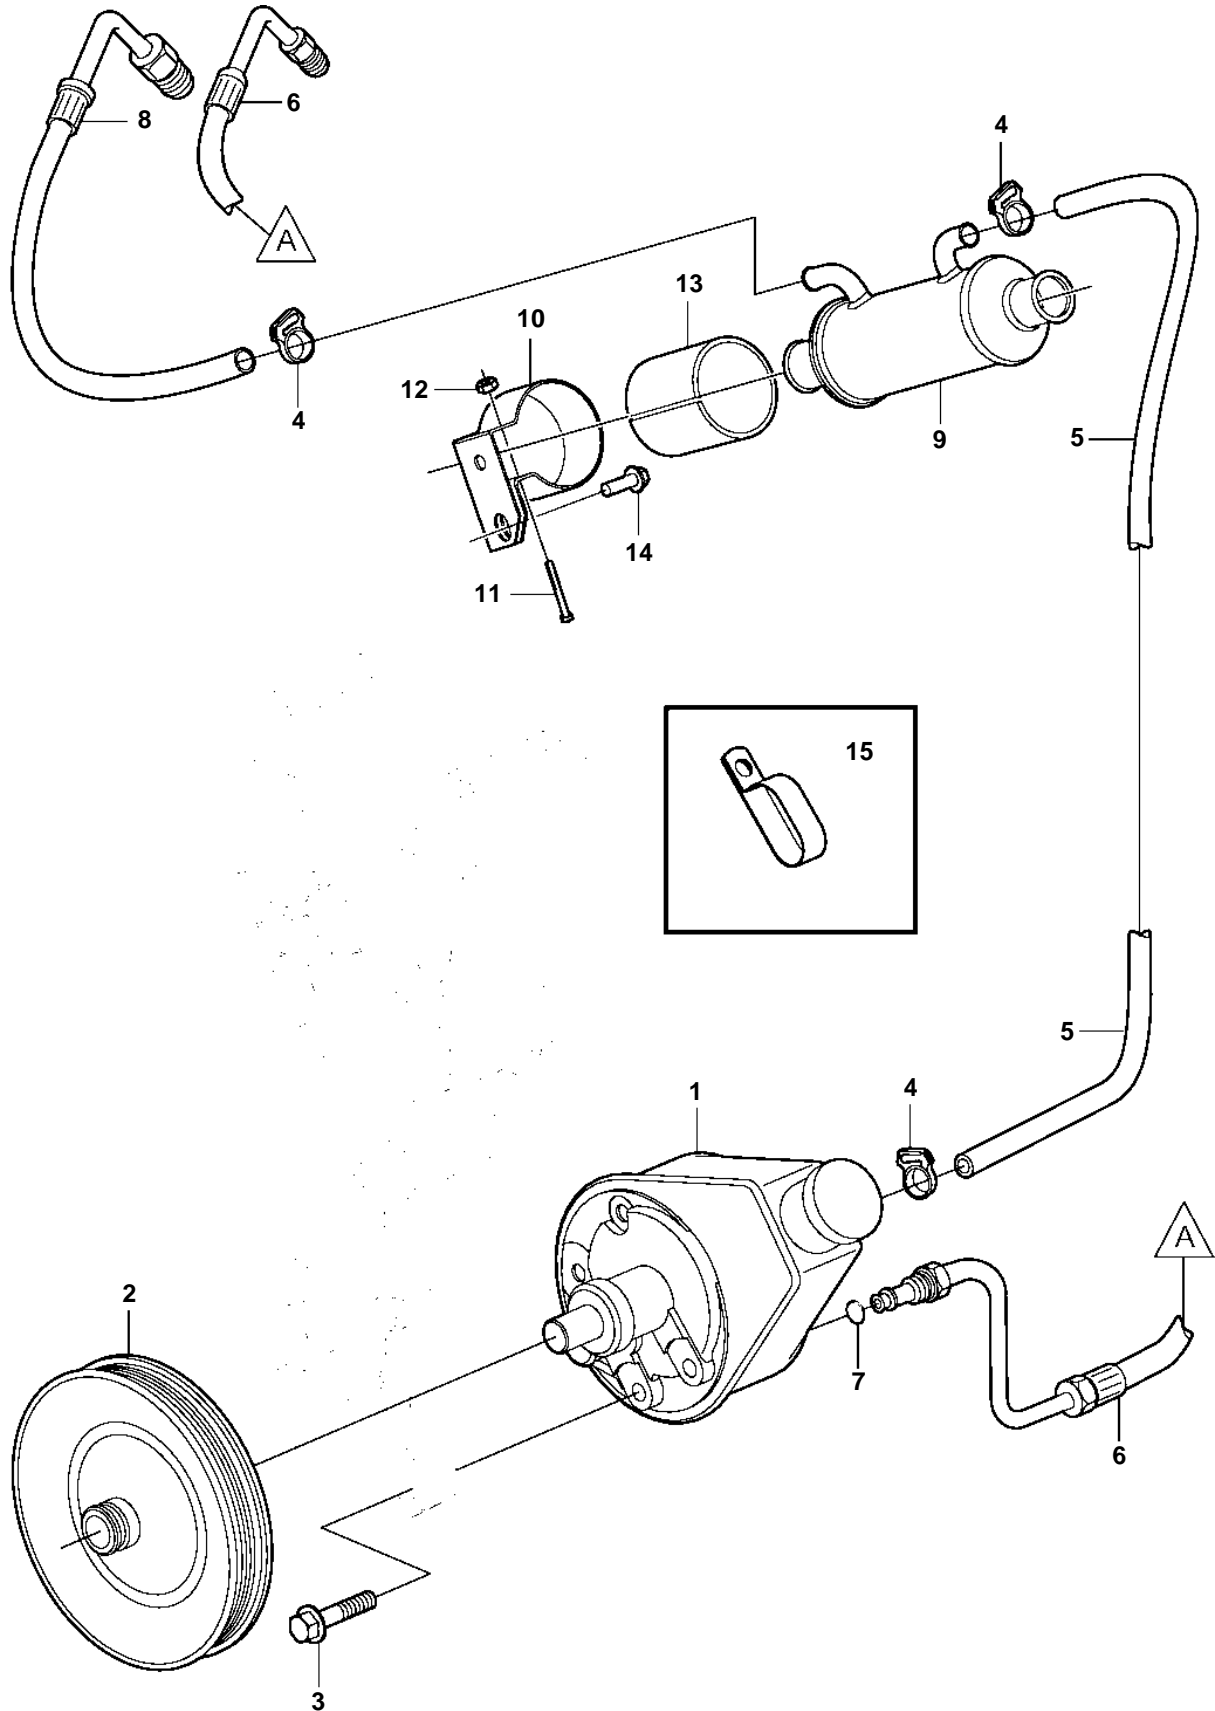

## 5.7GXl-A

REF	PART NO.	QTY	DESCRIPTION	NOTES
1	3850491	1	Steering pump	
2	3862700	1	Pulley	
3	946752	1	Flange screw	M10x35mm
	965220	2	Flange screw	M10x45mm
4	3852196	3	Clamp, snap	
5	3852839	1	Hose	
6	3853918	1	Hose	
7	3852497	1	O-ring	
8	3854056	1	Hose	
9	3851921	1	Oil cooler	
10		1	Clamp	
11	3852126	1	Screw	
12	3852079	1	Nut	
13	3853236	1	Spacer	
14	3853326	1	Screw	
15	3852837	1	Clamp	