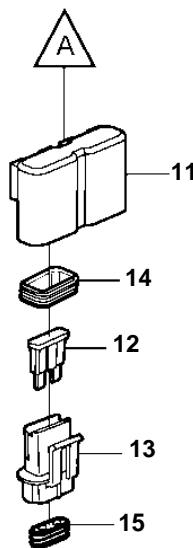

5.7GiI-A, 5.7GSil-A, 5.7GXil-A, 5.7GXil-B

5.7Giil-A, 5.7GSil-A, 5.7GXil-A, 5.7GXil-B

REF	PART NO.	QTY	DESCRIPTION	NOTES
1	3860368	1	Bracket	
2	3860486	2	Bracket	
3		2	Rivet	
4	941263	2	Grommet	
5	3860369	1	Cover	
6	3860524	4	Locking pin	
7	3852118	2	Nut	
8	3852182	1	Washer	
9	3850234	1	Rubber cushion	
10	3854138	1	Relay	Included in engine harness
11	3860455	3	Fuse holder	Included in engine harness
12	979686	2	Fuse	Included in engine harness, 40A
	968547	2	Fuse	Included in engine harness, 20A
	966329	2	Fuse	Included in engine harness, 15A
13	8166029	6	Insulator	Included in engine harness
14		6	• Seal	
15		6	• Seal	