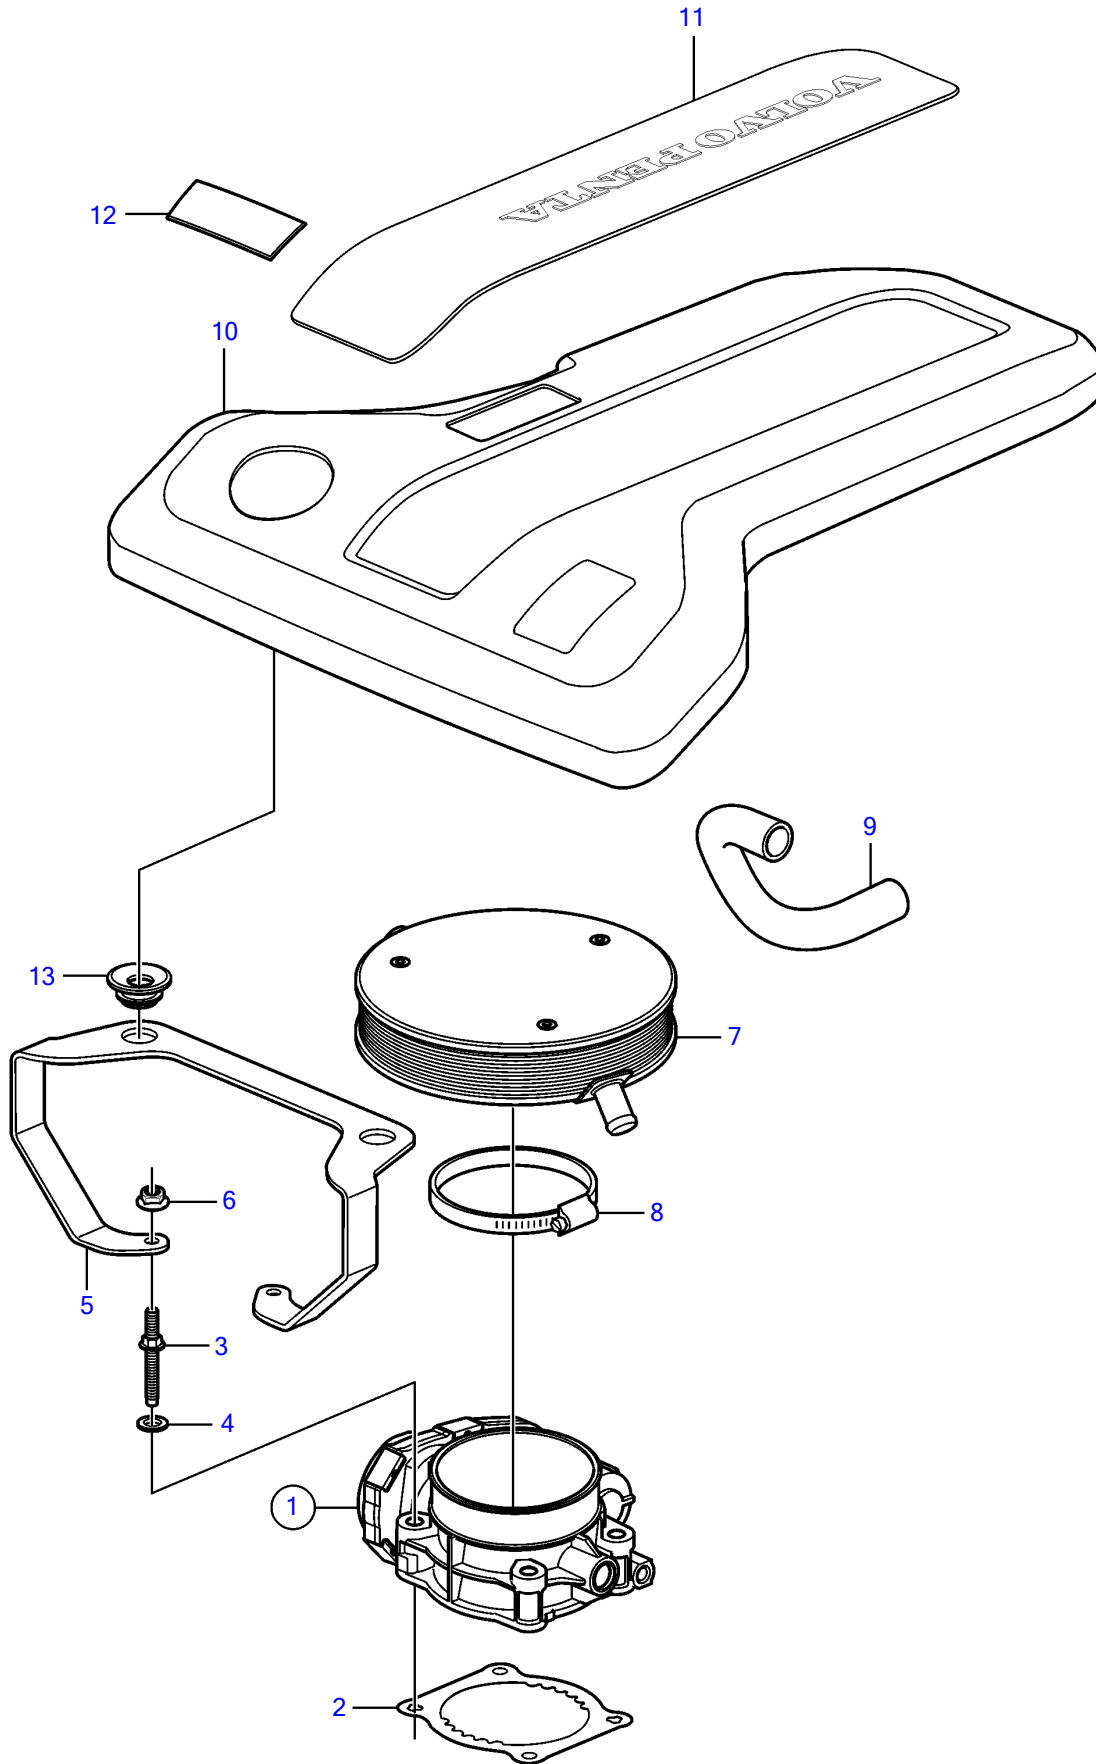

5.0GXl-270-R

5.0GXi-270-R

REF	PART NO.	QTY	DESCRIPTION	NOTES
1	21141689	1	Body	
		1	• Switch, idle validation	not sold separately
		2	• Sensor kit, throttle position	not sold separately
2	3849022	1	Gasket	
3	3858964	4	Stud	
4		4	• Washer	not sold separately
5	21446001	1	Bracket	
6	981124	2	Flange nut	
7	21297352	1	Flame retainer	
8	21221046	1	Hose clamp	
9	3853546	1	Hose	To valve cover
10	21697113	1	Cover	replaced by next part number
	21973467	1	Cover	
11	21670679	1	• Decal	Volvo Penta V8
12	21658914	1	Decal	270
13	21429100	4	Grommet	