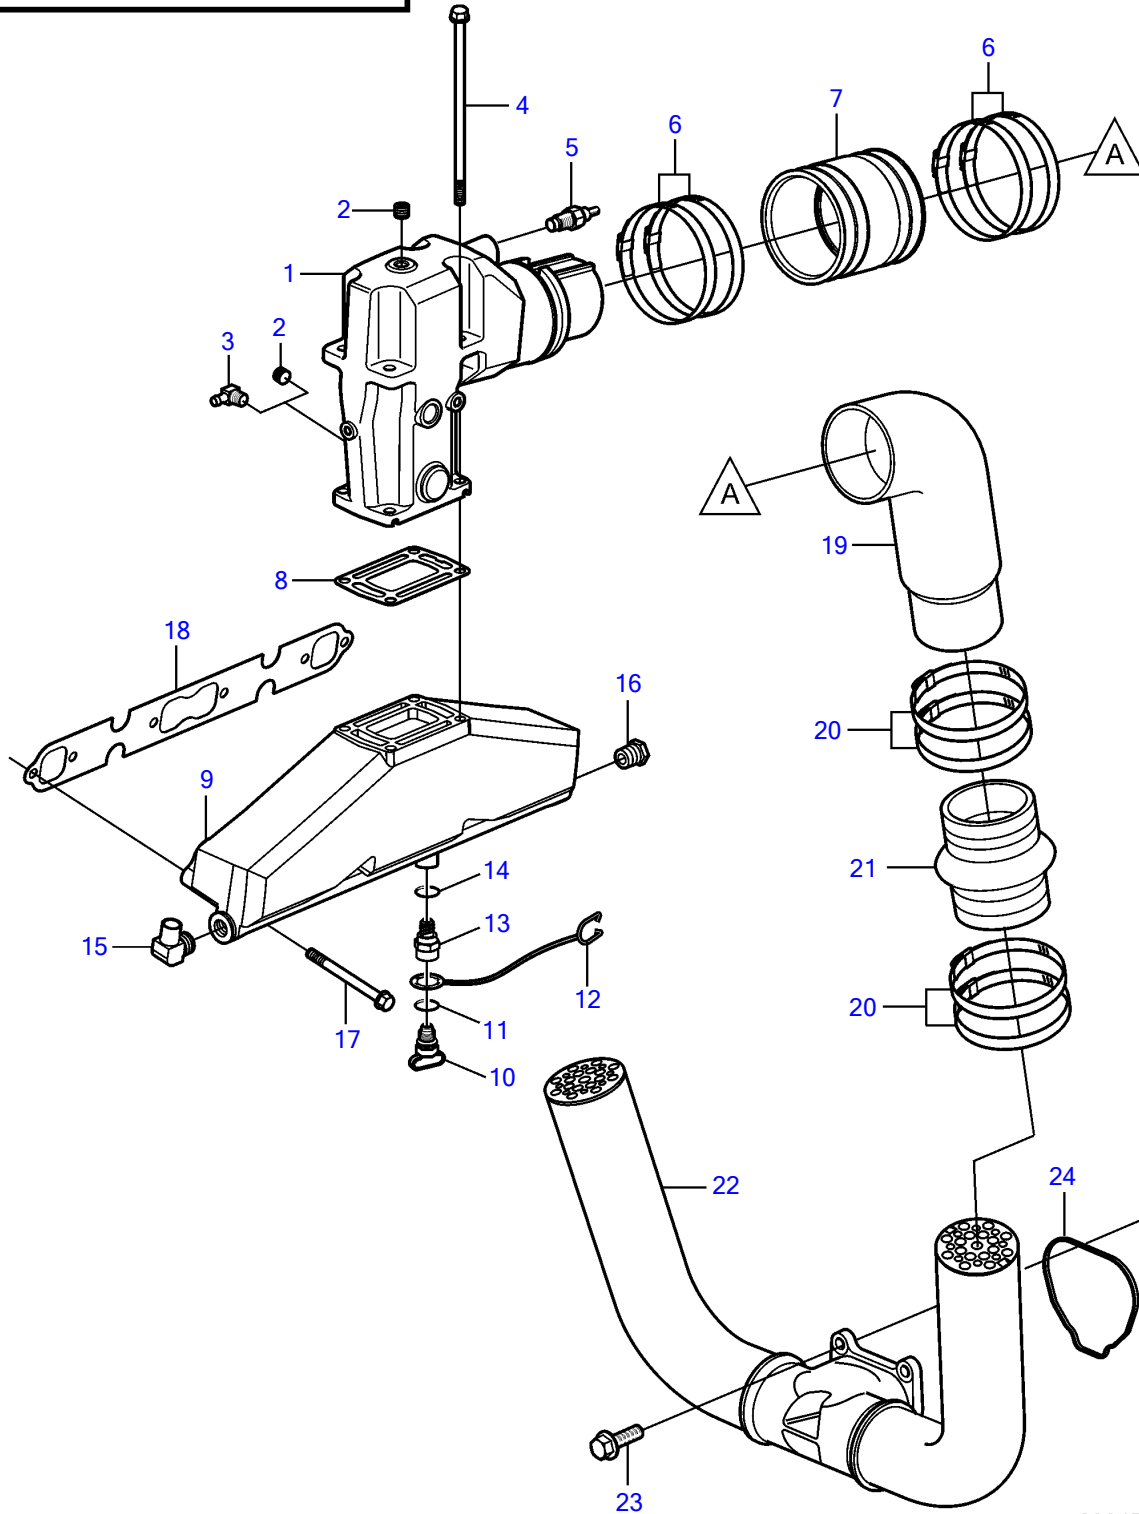

5.0GXl-270-R

5.0GXl-270-R

REF	PART NO.	QTY	DESCRIPTION	SEE SEC.	NOTES
1	3889965	2	Manifold		
			• Bulletin P-25-1-4	P-25-1-4-EN	Tall Riser Options
2	3850740	3	Plug		
3	3853597	1	Elbow		
4	3808361	8	Flange screw		
5	3862500	2	Temperature sensor		
6	3863443	8	Hose clamp		
7	3852696	2	Hose		
8	3863191	1	Kit		
		2	• Gasket		not sold separately
9	3847501	2	Manifold		
10	21114522	2	• Drain plug		
	3849500	1	• • Plug		Replaced by 21114522, not sold separately
11	976970	1	• • O-ring		
12	3849892	1	• • Retainer		
13	21238201	2	• Adapter		
14	976970	2	• • O-ring		
15	3852538	2	• Elbow		
16	3595388	2	• Plug		
17	3857184	12	Flange screw		
18	3852468	2	Gasket		
19	3863189	2	Elbow		
20	3863442	8	Hose clamp		
21	3863450	2	Bellows		
22	3847749	1	Exhaust pipe		
23	3841928	4	Flange screw		
24	3841013	1	Gasket		