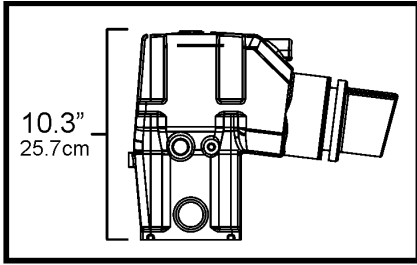

5.0GXl-270-R

5.0GXl-270-R

REF	PART NO.	QTY	DESCRIPTION	SEE SEC.	NOTES
1	3889965	2	Manifold		
			• Bulletin P-25-1-4	P-25-1-4-EN	Tall Riser Options
2	3850740	3	Plug		
3	3853597	1	Elbow		
4	3808361	8	Flange screw		
5	3862500	2	Temperature sensor		
6	3863443	8	Hose clamp		
7	3852696	2	Hose		
8	3863191	1	Kit		
		2	• Gasket		not sold separately
9	3847501	2	Manifold		
10	21114522	2	• Drain plug		
	3849500	1	• • Plug		Replaced by 21114522, not sold separately
11	976970	1	• • O-ring		
12	3849892	1	• • Retainer		
13	21238201	2	• Adapter		
14	976970	2	• • O-ring		
15	3852538	2	• Elbow		
16	3595388	2	• Plug		
17	3857184	12	Flange screw		
18	3852468	2	Gasket		
19	3863189	2	Elbow		
20	3863442	8	Hose clamp		
21	3863450	2	Bellows		
22	3847749	1	Exhaust pipe		
23	3841928	4	Flange screw		
24	3841013	1	Gasket		