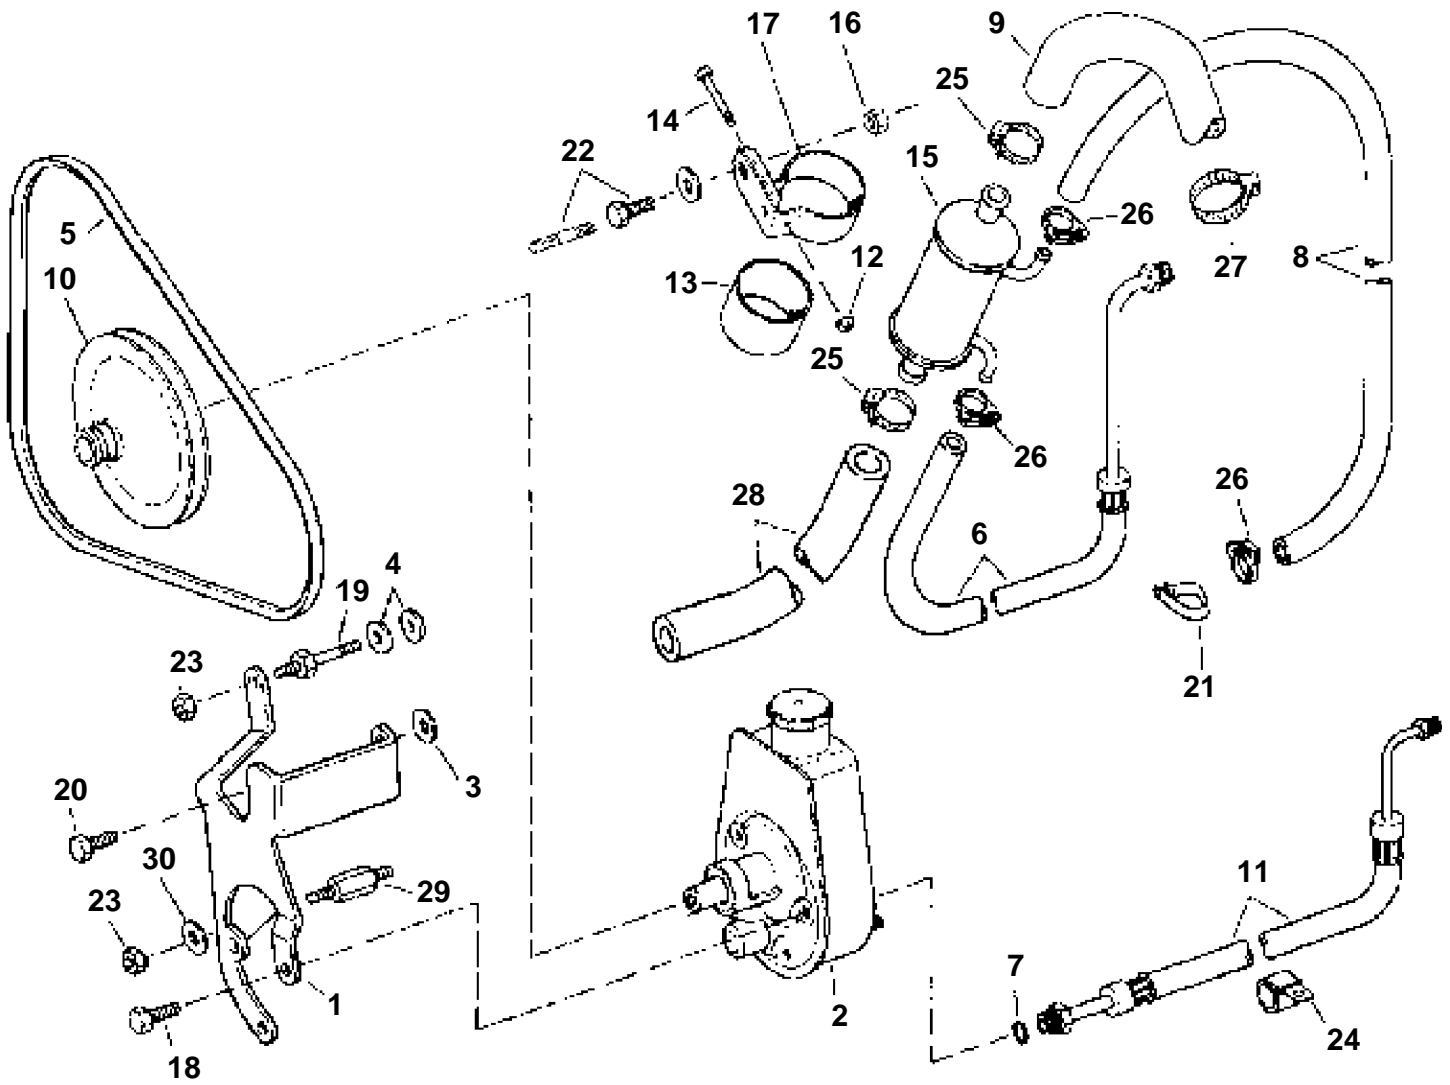

5.0GLPWTR, 5.0GIPWTR, 5.7GSIPWTR, 5.7GSPWTR

GR71919

5.0GLPWTR, 5.0GIPWTR, 5.7GSIPWTR, 5.7GSPWTR

REF	PART NO.	QTY	DESCRIPTION	NOTES
1	3856871	1	Bracket, P/S pump to engine	
2	3850491	1	Steering pump	
3	3852162	1	Washer, P/S pump bracket to cylinder head	
4	3852162	2	Washer, Stud, water/steering pump to engine	
5	3852464	1	V-belt, P/S pump	
6	3854056	1	Hose, Cylinder to oil cooler	GL/GS
	3854168	1	Hose assembly, Cylinder to oil cooler	Gi/GSi
7	3852497	1	O-ring, Pressure hose to steering pump	
8	3852839	1	Hose, Oil cooler to steering pump	Return
9	3852281	1	Hose, Gimbal to cooler	GL/GS
	3856251	1	Hose, Gimbal to cooler	Gi/GSi
10	3853804	1	Pulley, P/S pump	
11	3853918	1	Hose, P/S pump to pressure valve	GL/GS
	3853967	1	Hose assembly, P/S pump to pressure valve	Gi/GSi
12	3852079	1	Nut, Oil cooler & bracket assy	
13	3853236	1	Spacer, Oil cooler	
14	3852126	1	Screw, Oil cooler & bracket assy	
15	3851921	1	Oil cooler	
16	3852065	1	Nut, Oil cooler assy to flywheel hsg	GL/GS
	3852177	1	Nut, P/S cooler clamp to reservoir	Gi/GSi
17		1	Clamp, Engine oil cooler, power steering	GL/GS
18	3853405	3	Screw, Steering pump bracket	
19	3852507	1	Stud, Bracket to water pump	
20	3853557	1	Screw, Bracket to cylinder head	
21	3852837	1	Clamp, P/S hoses to head	Port, rear
22	3853326	1	Screw, Cooler to flywheel hsg	GL/GS
	3852093	1	Stud, Clamp, P/S cooler	Gi/GSi
23	3853403	2	Nut, Stud, P/S pump bracket	
24	3852490	1	Clamp, Hoses to front mount	
25	3853786	2	Hose clamp, Hose, oil cooler, water	
26	3852196	2	Clamp, Hose, P/S pump to oil cooler	Return
27	3853786	1	Hose clamp, Hose, water to gimbal hsg	
28	3858238	1	Hose, Cooler to pump	GL/GS
	3858239	1	Hose, Cooler to pump	Gi/GSi
29	3856973	1	Stud, P/S pump bracket to engine	
30	3852054	1	Washer, Bracket to stud	