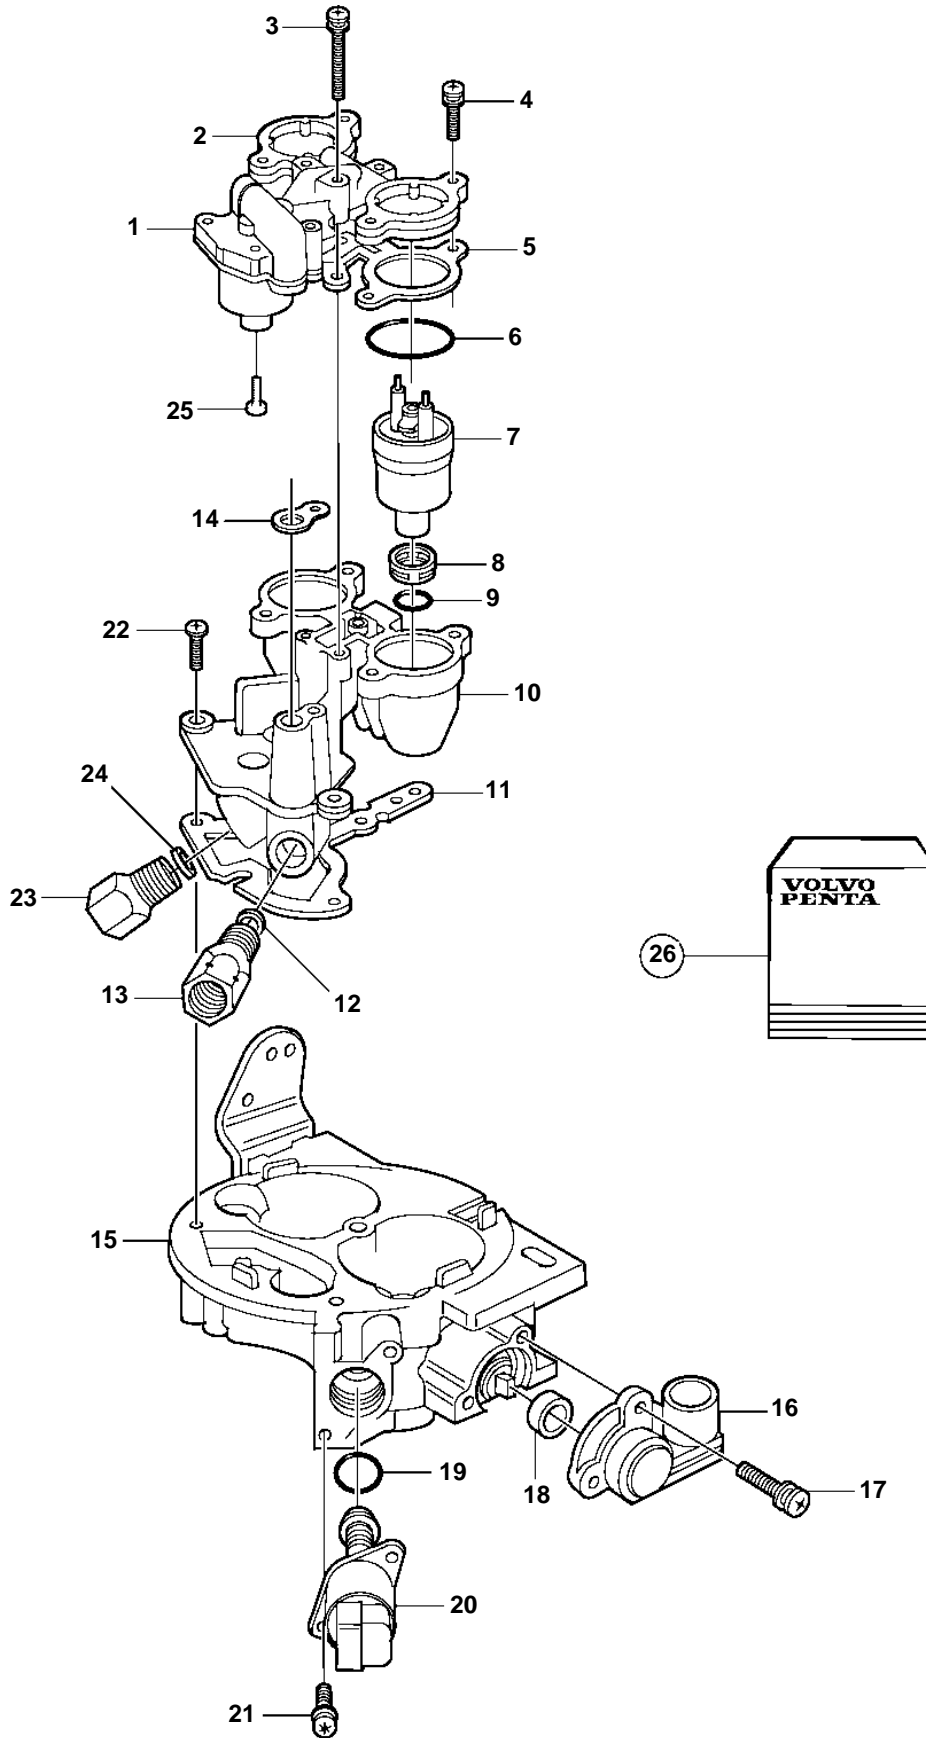

5.0GIPWTR, 5.7GSIPWTR

5.0GIPWTR, 5.7GSIPWTR

REF	PART NO.	QTY	DESCRIPTION
1	3856395	1	Throttle body
		1	· Fuel press regulator
2		1	· Cover, fuel meter
3		3	· Screw, long
4		5	· Screw, short
5		1	· Gasket
6		2	· O-ring, fuel injector
7		2	· Injector, fuel
8		2	· Filter, fuel injector
9		2	· Filter
10	3855188	1	· Repair kit, fuel meter
11		1	· Gasket
12		1	· Gasket
13		1	· Nut, fuel line
14		1	· Gasket, fuel meter
15		1	· Throttle body, base
16		1	· Position sensor, Throttle
17		2	· Screw
18		1	· Seal
19		1	· O-ring
20		1	· lac valve
21		2	· Screw
22		3	· Screw
23		1	· Nut, fuel line
24		1	· Gasket
25		4	· Screw
26	3855179	1	Repair kit, 5, 6, 8, 9, 11, 14, 19, 24
	3857396	1	Repair kit, 1, 2, 3, 4, 5, 6, 7, 8, 9, 10
		1	Repair kit, 1, 2, 5, 14
		1	Injector, 5, 6, 7, 8, 9, 11, 14
	3855184	1	Repair kit, 16, 18
	3855185	1	Repair kit, 19, 20
	3855186	1	Repair kit, 12, 13, 23, 24
	3855187	1	Repair kit, 3, 4, 17, 21, 22
	3855189	1	Repair kit, 5, 6, 8, 9, 15