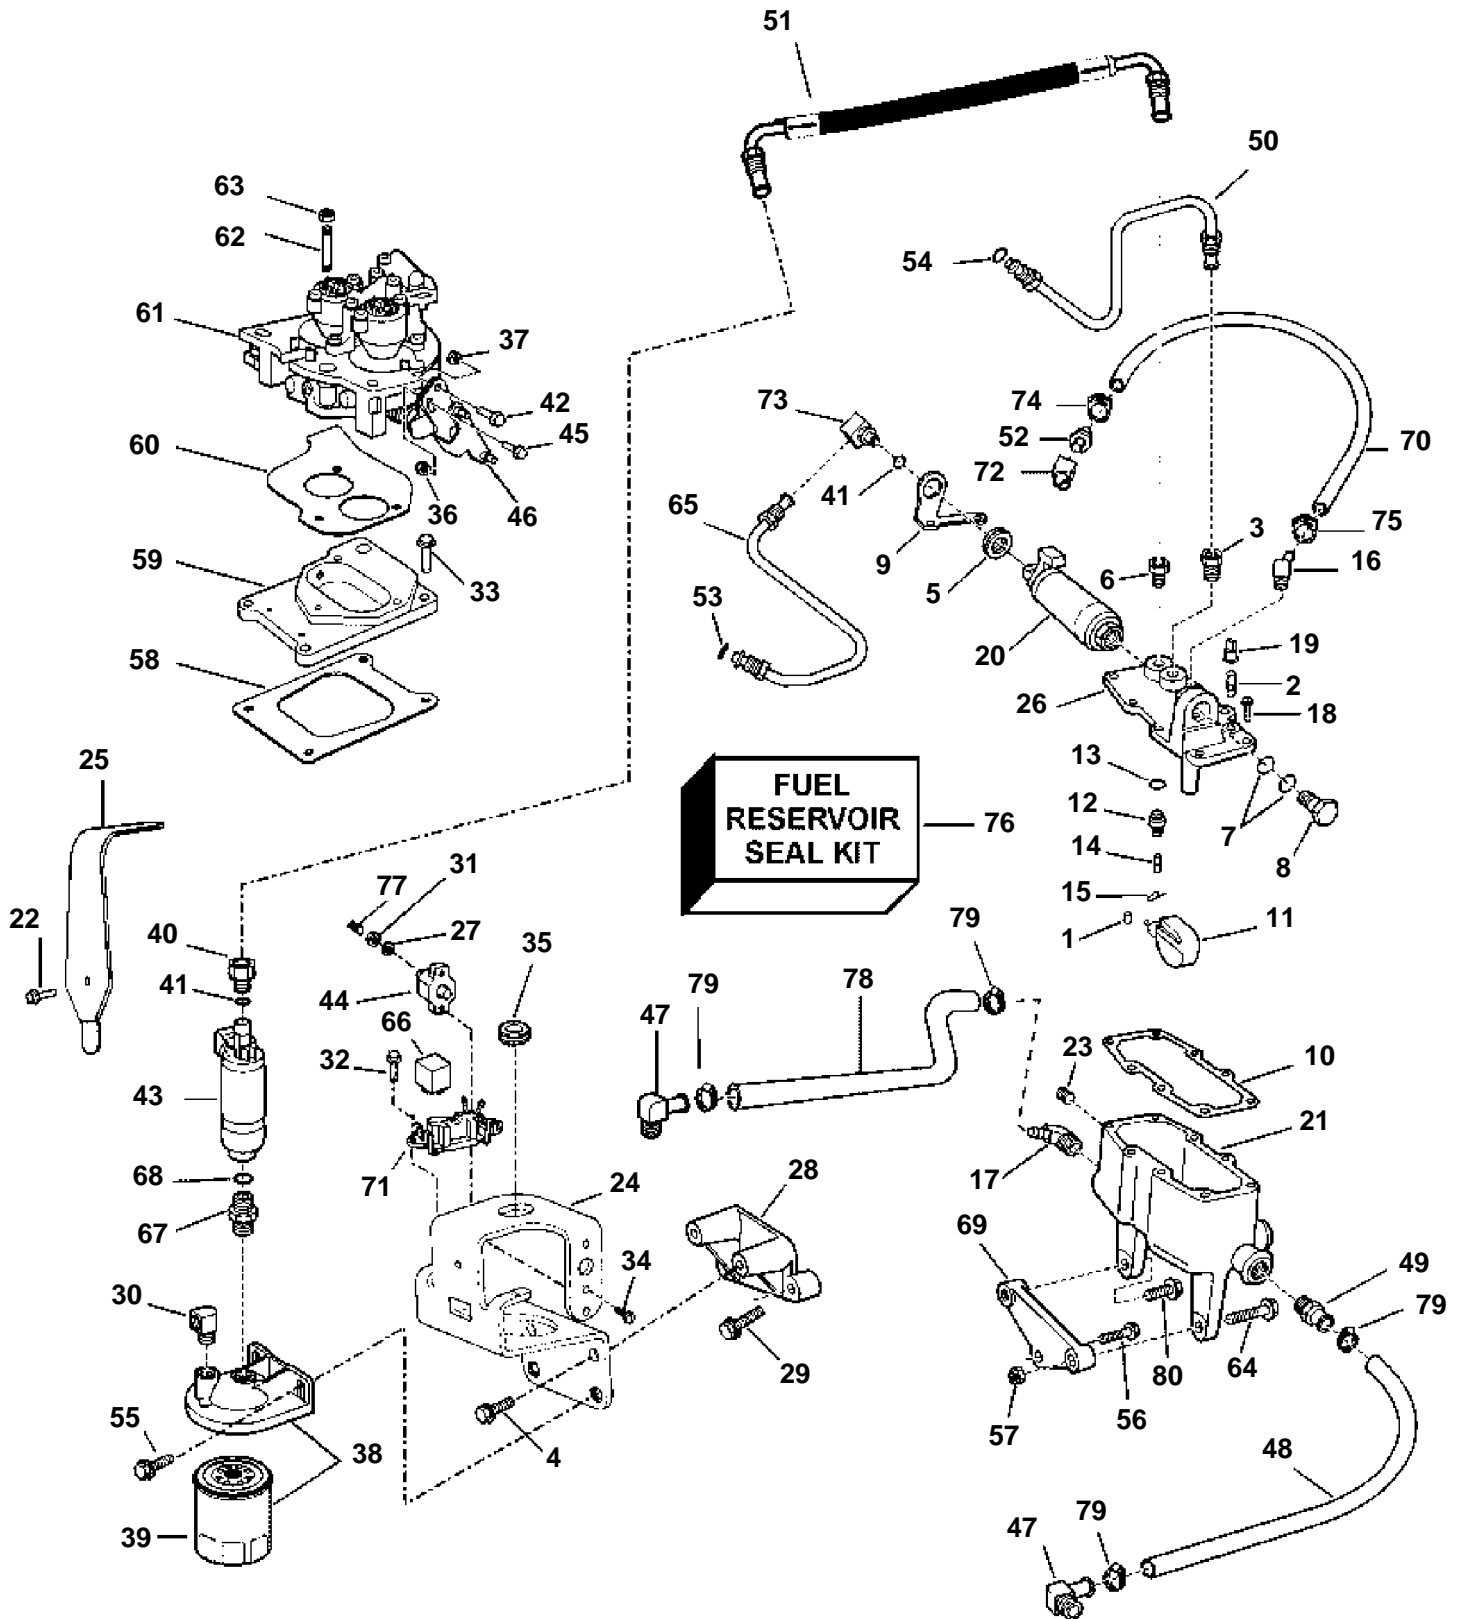

5.0GIPWTR, 5.7GSPWTR

GR71881

5.0GIPWTR, 5.7GSIPWTR

REF	PART NO.	QTY	DESCRIPTION	NOTES
1	3852034	1	Retainer, Float pin	
2	3854152	1	Valve, Reservoir assy	
3	3852462	1	Fitting, Fuel line to reservoir	
4	3853326	2	Screw, Pump bracket to support bracket	
5	3852481	1	Grommet, Fuel pump to cover	Reservoir assy
6	3852017	1	Adapter, Fuel line	LP pump to reservoir
7	3853642	2	O-ring, Retainer, fuel pump	Part of engine gasket kit
8	3853572	1	Retainer, Fuel pump to cover	Reservoir assy
9	3853573	1	Bracket, Fuel pump grommet	Reservoir assy
10	3857728	1	Gasket, Cover	Reservoir assy
11	3853575	1	Float, Reservoir assy	
12	3853576	1	Spring seat, Float needle	Reservoir assy
13	3853577	1	Gasket, Float needle seat	Reservoir assy
14	3853578	1	Needle, Float	Reservoir assy
15	3853579	1	Clip, Needle to float	Reservoir assy
16	3853597	1	Elbow, Vent, reservoir to intake	
17	3852480	1	Elbow, Reservoir to thermostat hsg	
18	3853606	8	Screw, Cover to reservoir	Reservoir assy
19	3853616	1	Protective cap, Pressure valve	
20	3857650	1	Fuel pump, High pressure	
21	3854149	1	Reservoir	
22	3857938	1	Screw, Fuel pump protection bracket	
23	3852167	1	· Plug, Reservoir drain	
24	3856438	1	Bracket, Fuel filter and fuel pump	
25	3858255	1	Bracket, Fuel pump protection	
26	3854405	1	Cardboard tube, Reservoir assy	
27	3852001	2	Spring washer, Circuit breaker	
28	3853310	1	Bracket, Fuel filter	
29	3853326	2	Screw, Bracket to engine	
30	3852013	1	Elbow, Inlet, fuel filter cover	
31	3852064	2	Nut, Circuit breaker	
32	3852208	2	Screw, Relay & cable assy	
33	3852008	4	Screw, Adapter to intake	
34	3853620	2	Hexagon screw, Circuit breaker to bracket	Electrical ignition
35	3858345	1	Grommet, Fuel pump to bracket	
36	3852420	1	Nut, Lever & pin to TBI	
37	3852009	1	Nut, Lever & pin to TBI	
38	3850861	1	Kit	
39	3851218	1	· Fuel filter	
40	856954	1	Nipple, Fuel line to fuel pump	
41	3850820	2	· O-ring, Fitting	
42	3853428	1	Screw, Lever & pin to TBI	
43	3858261	1	Fuel pump, Low pressure	
44	3854162	1	Automatic fuse, 12.5A	
45	3850411	1	Screw, Lever & pin to TBI	
46		1	Bracket, Throttle	
47	3853598	1	Elbow, Riser, thermostat housing	
48	943367	1	Rubber hose, Reservoir to riser	
49	3856449	1	Fitting, Reservoir, port nipple	
50		1	Fuel pipe, TBI to reservoir	
51	3858225	1	Fuel pipe, LP pump to reservoir	
52	3852225	1	Impulse limiter	
53	3850424	1	O-ring, Fuel line to fuel rail	
54	3850423	1	O-ring, Fuel line to fuel regulator	
55	3853557	2	Screw, Fuel filter to bracket	
56	3853262	1	Screw, Bracket, flywheel hsg to engine	
57	3850657	1	Nut, Reservoir & bracket to flywheel hsg	
58	3850405	1	Gasket, Adapter to intake	
59	3850039	1	Adapter	
	3850740	1	· Plug	
60	3850355	1	Gasket, TBI to adapter	
61	3856395	1	Throttle body	
62	3852160	3	Stud, TBI to adapter	