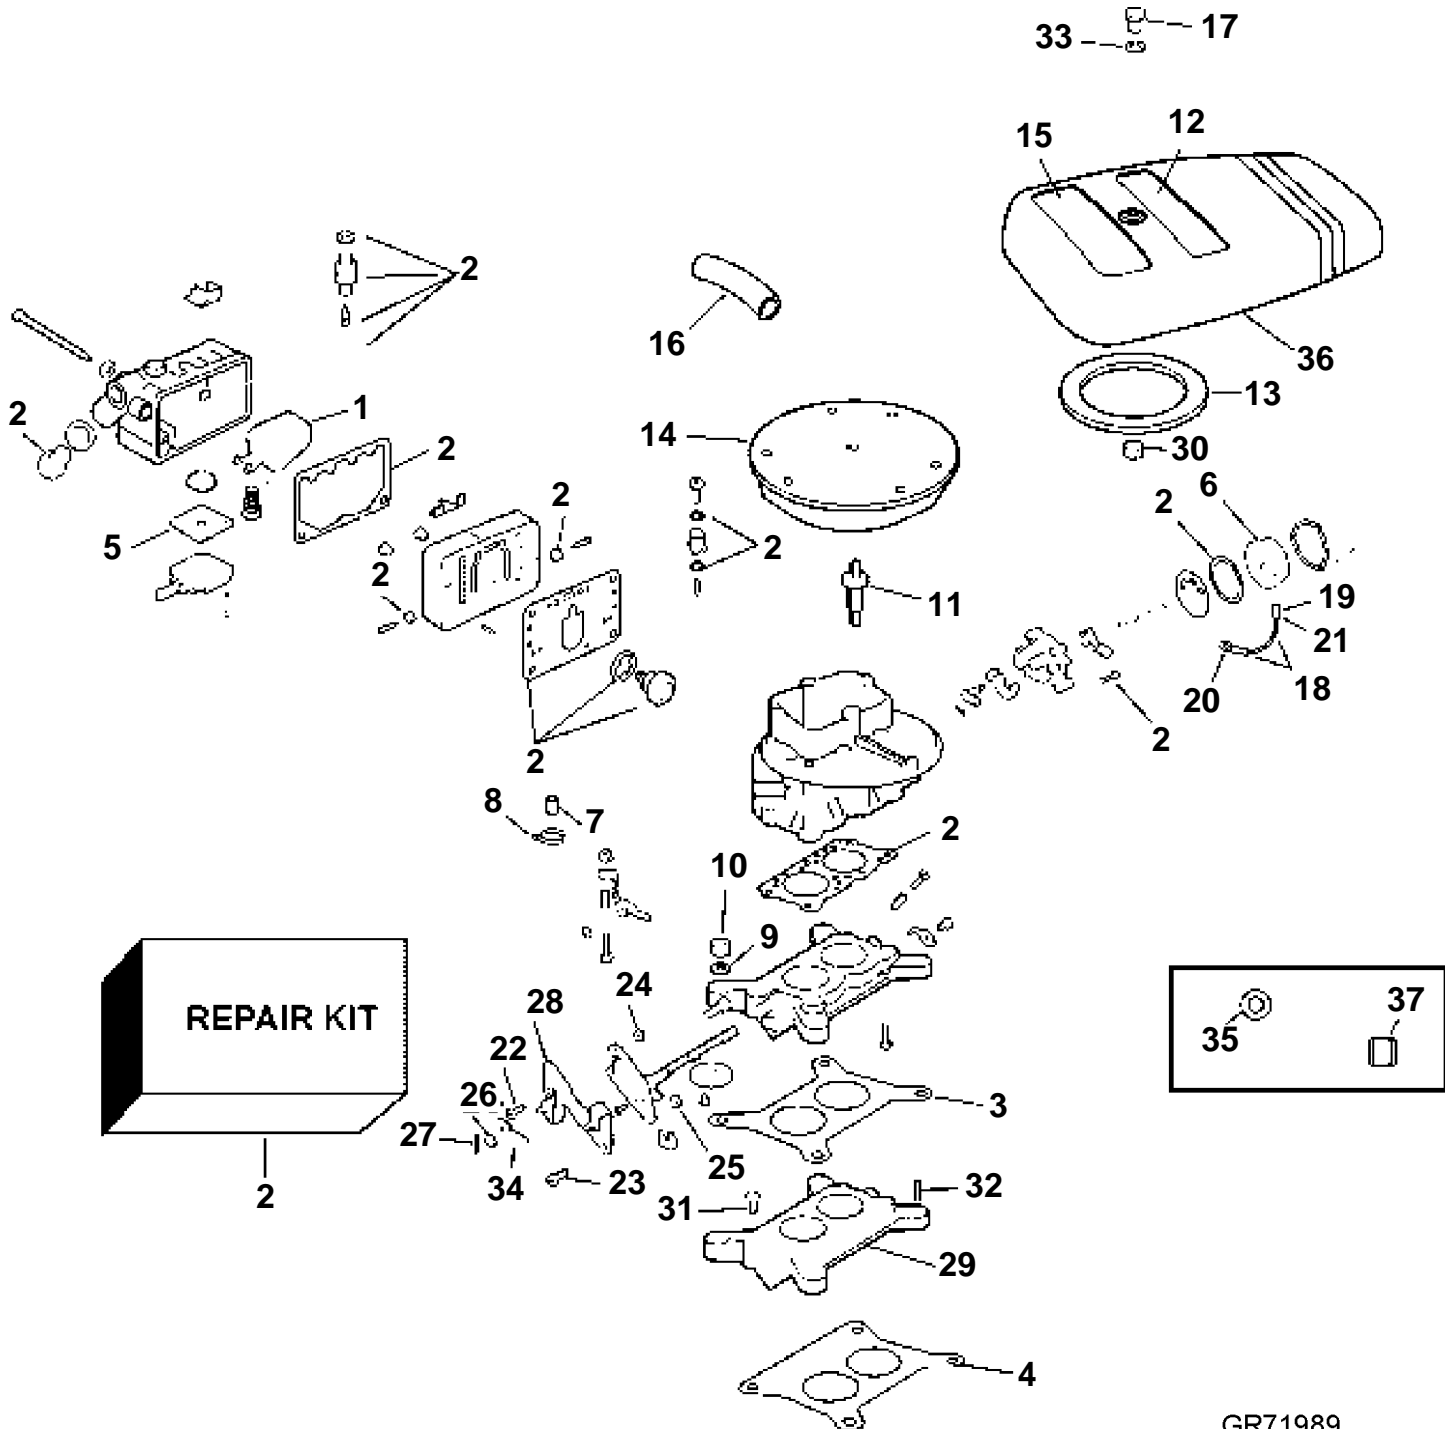

5.0GLPWTR, 5.7GSPWTR

GR71989

5.0GLPWTR, 5.7GSPWTR

REF	PART NO.	QTY	DESCRIPTION	NOTES
1	3858335	1	Carburetor kit	Unnumbered parts serviced at assembly level only.
	3853575	1	• Float	
2	3854347	1	• Repair kit	
3	3853280	1	• • Gasket, Carburetor to adapter	Part of engine gasket kit
4	3850405	1	• • Gasket, Adapter to manifold	Part of engine gasket kit
5	3854257	1	• Diaphragm, Accelerator pump, carburetor	
6	3853992	1	• Choke	
7	3852082	1	Cardboard tube, Nipple, carburetor	
8		1	Cable tie, Nipple	
9	3852191	1	Washer, Electric choke lead	Ground
10	3852142	4	Nut, Stud, carburetor to adapter	
11	3853560	1	Stud, Flame arrestor & cover	
12	3854980	1	Decal	
13	3850458	1	Spacer, Cover, flame arrestor	
14	3856862	1	Flame shield	
15	3857569	1	Decal	
	3855282	1	Decal	
16	3852668	2	Hose, Flame arrestor to valve cover	
17	3852749	1	Nut, Flame arrestor cover	
18	3853845	1	Cable, Electric choke	Ground
19	3854258	1	• Terminal, 0.250	
20	3852037	1	• Terminal, 0.312	
21	3854259	1	• Cover, Terminal	
22	3850415	1	Screw, Throttle lever to carburetor	
23	3852154	1	Screw, Throttle lever to carburetor	
24	3853758	1	Nut, Throttle lever	
25	3853758	1	Nut, Screw, throttle lever to carburetor	
26	3852049	1	Washer, Throttle cable to lever	
27	3852052	1	Split pin, Cable to throttle lever	
28		1	Intermediate lever, Carburetor	
29	3857997	1	Adapter, Carburetor to intake manifold	
30	3853561	1	Nut, Flame arrestor	
31	3852864	4	Screw, Adapter, carburetor to intake manifold	
32	3853373	4	Stud, Carburetor to adapter	
33	3852007	1	Washer, Nut, flame arrestor cover	
34	3850941	1	Adapter, Throttle cable	
35	3852193	1	Washer, Pin, throttle cable to lever	
36	3850510	1	Cover, Flame arrestor	
37	3852019	1	Retainer, Bracket, throttle cable	