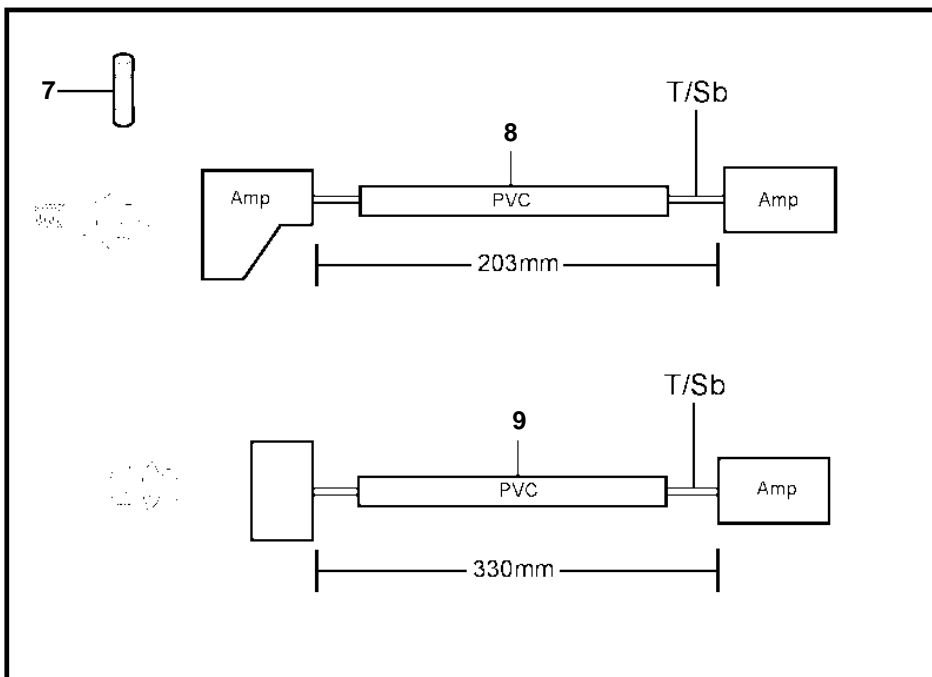

5.0GLPWTR, 5.0GIPWTR, 5.7GSIPWTR, 5.7GSPWTR

1

24655

5.0GLPWTR, 5.0GIPWTR, 5.7GSIPWTR, 5.7GSPWTR

REF	PART NO.	QTY	DESCRIPTION	NOTES
1		1	Alarm kit	4.3 GL/GS, 5.0 GL, 5.7 GS
2	3857457	1	• Horn	
3	3852610	1	• T-nipple	
4		1	• Bushing	
5	3852215	1	• Pressure monitor, oil pressure	
6		1	• Breaker, coolant water temp.	
7	956956	2	• Splice	
8	3857572	1	• Wiring harness	
9	3858015	1	• Wiring harness	