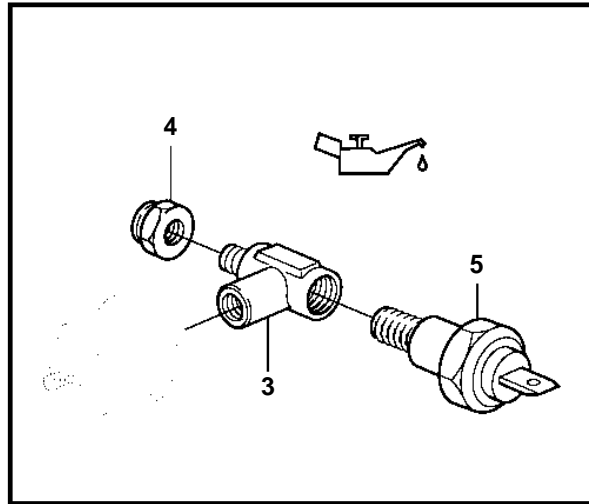

5.0GLPWTR, 5.0GIPWTR, 5.7GSIPWTR, 5.7GSPWTR

1

24655

5.0GLPWTR, 5.0GIPWTR, 5.7GSIPWTR, 5.7GSPWTR

REF	PART NO.	QTY	DESCRIPTION	NOTES
1		1	Alarm kit	4.3 GL/GS, 5.0 GL, 5.7 GS
2	3857457	1	• Horn	
3	3852610	1	• T-nipple	
4		1	• Bushing	
5	3852215	1	• Pressure monitor, oil pressure	
6		1	• Breaker, coolant water temp.	
7	956956	2	• Splice	
8	3857572	1	• Wiring harness	
9	3858015	1	• Wiring harness	