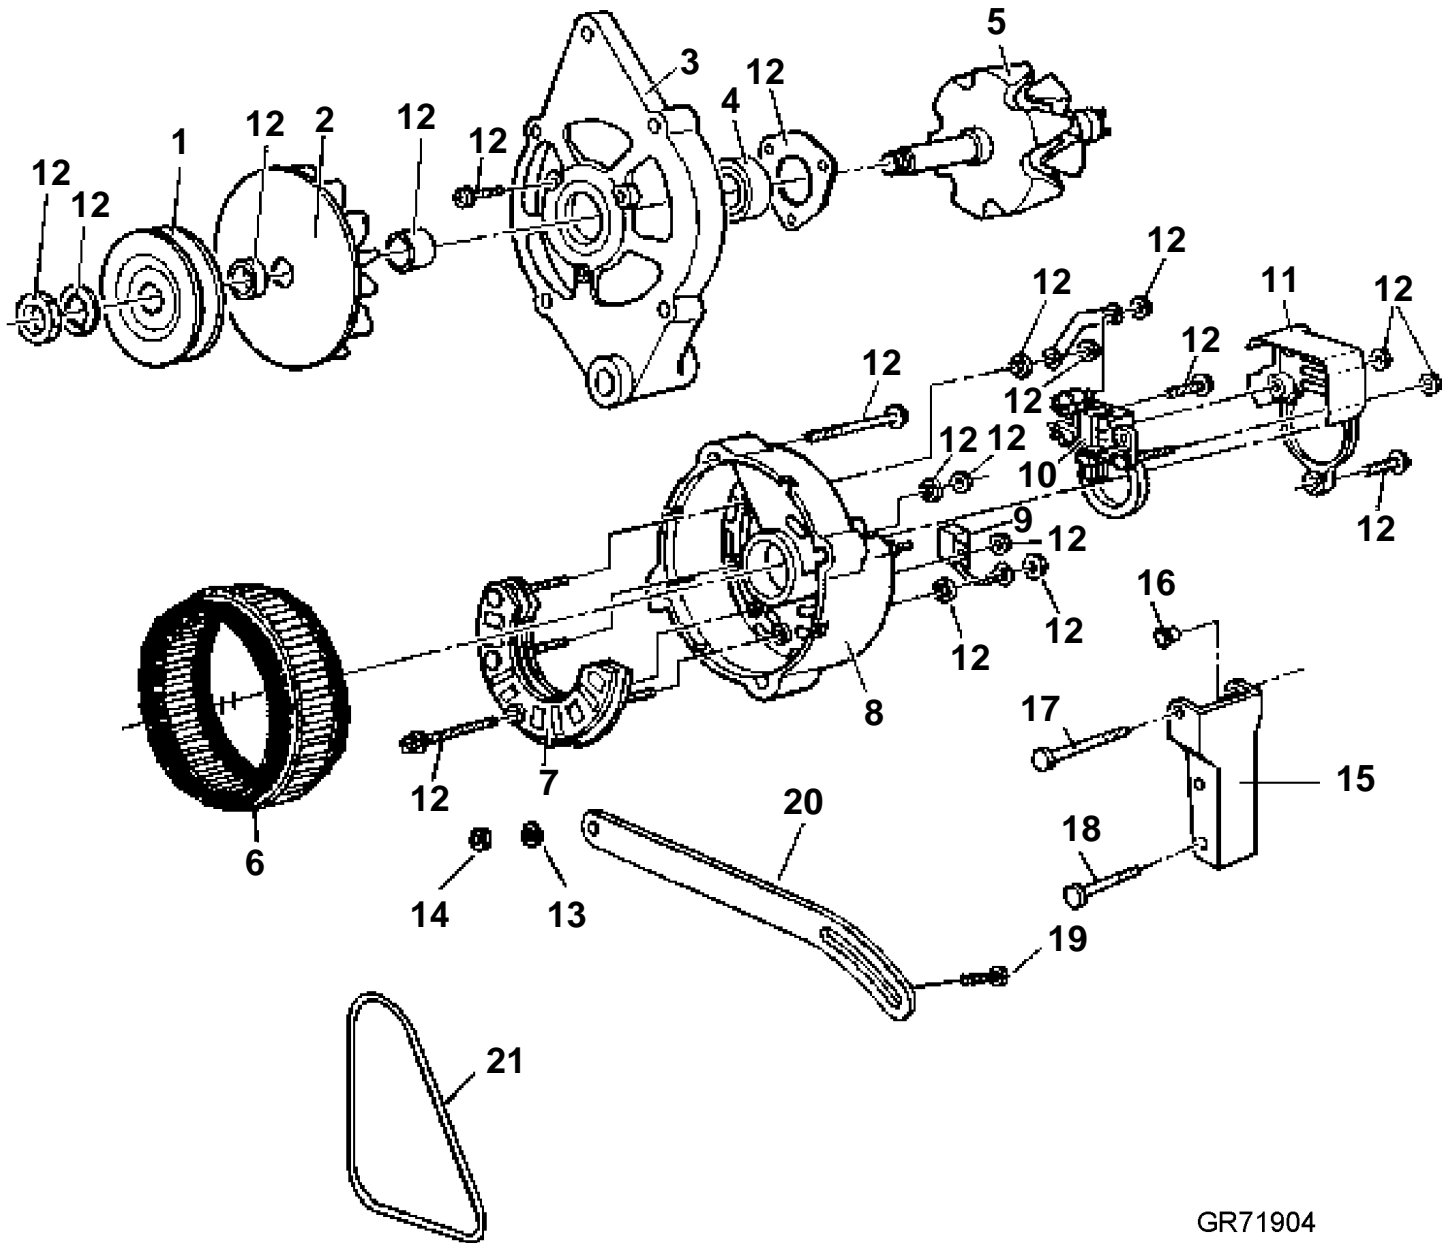

5.0GLPWTR, 5.0GIPWTR, 5.7GSIPWTR, 5.7GSPWTR

GR71904

5.0GLPWTR, 5.0GIPWTR, 5.7GSIPWTR, 5.7GSPWTR

REF	PART NO.	QTY	DESCRIPTION
1	3857561	1	Alternator kit
	3857058	1	· Adapter kit
2	3857059	1	· Fan
3	3857060	1	· Bracket
4	3857061	1	· Bearing
5		1	· Rotor
6		1	· Stator
7	3857065	1	· Adapter kit
8	3857064	1	· Bracket
9	3857066	1	· Adapter kit
10	3858879	1	· Voltage regulator
11	3857068	1	· Adapter kit
12	3857245	1	· Screw kit
13	3852054	1	Washer, Brace to alternator
14	3853403	1	Nut, Stud, alternator brace to water pump
15	3853883	1	Bracket, Alternator
16	3852740	1	· Bushing
17	3853367	1	Screw, Alternator to bracket
18	3853547	2	Screw, Alternator bracket to engine
19	3853399	1	Screw, Alternator brace to alternator
20	3855600	1	Tensioner, Alternator to water pump
21	978547	1	V-belt, Alternator to pulley