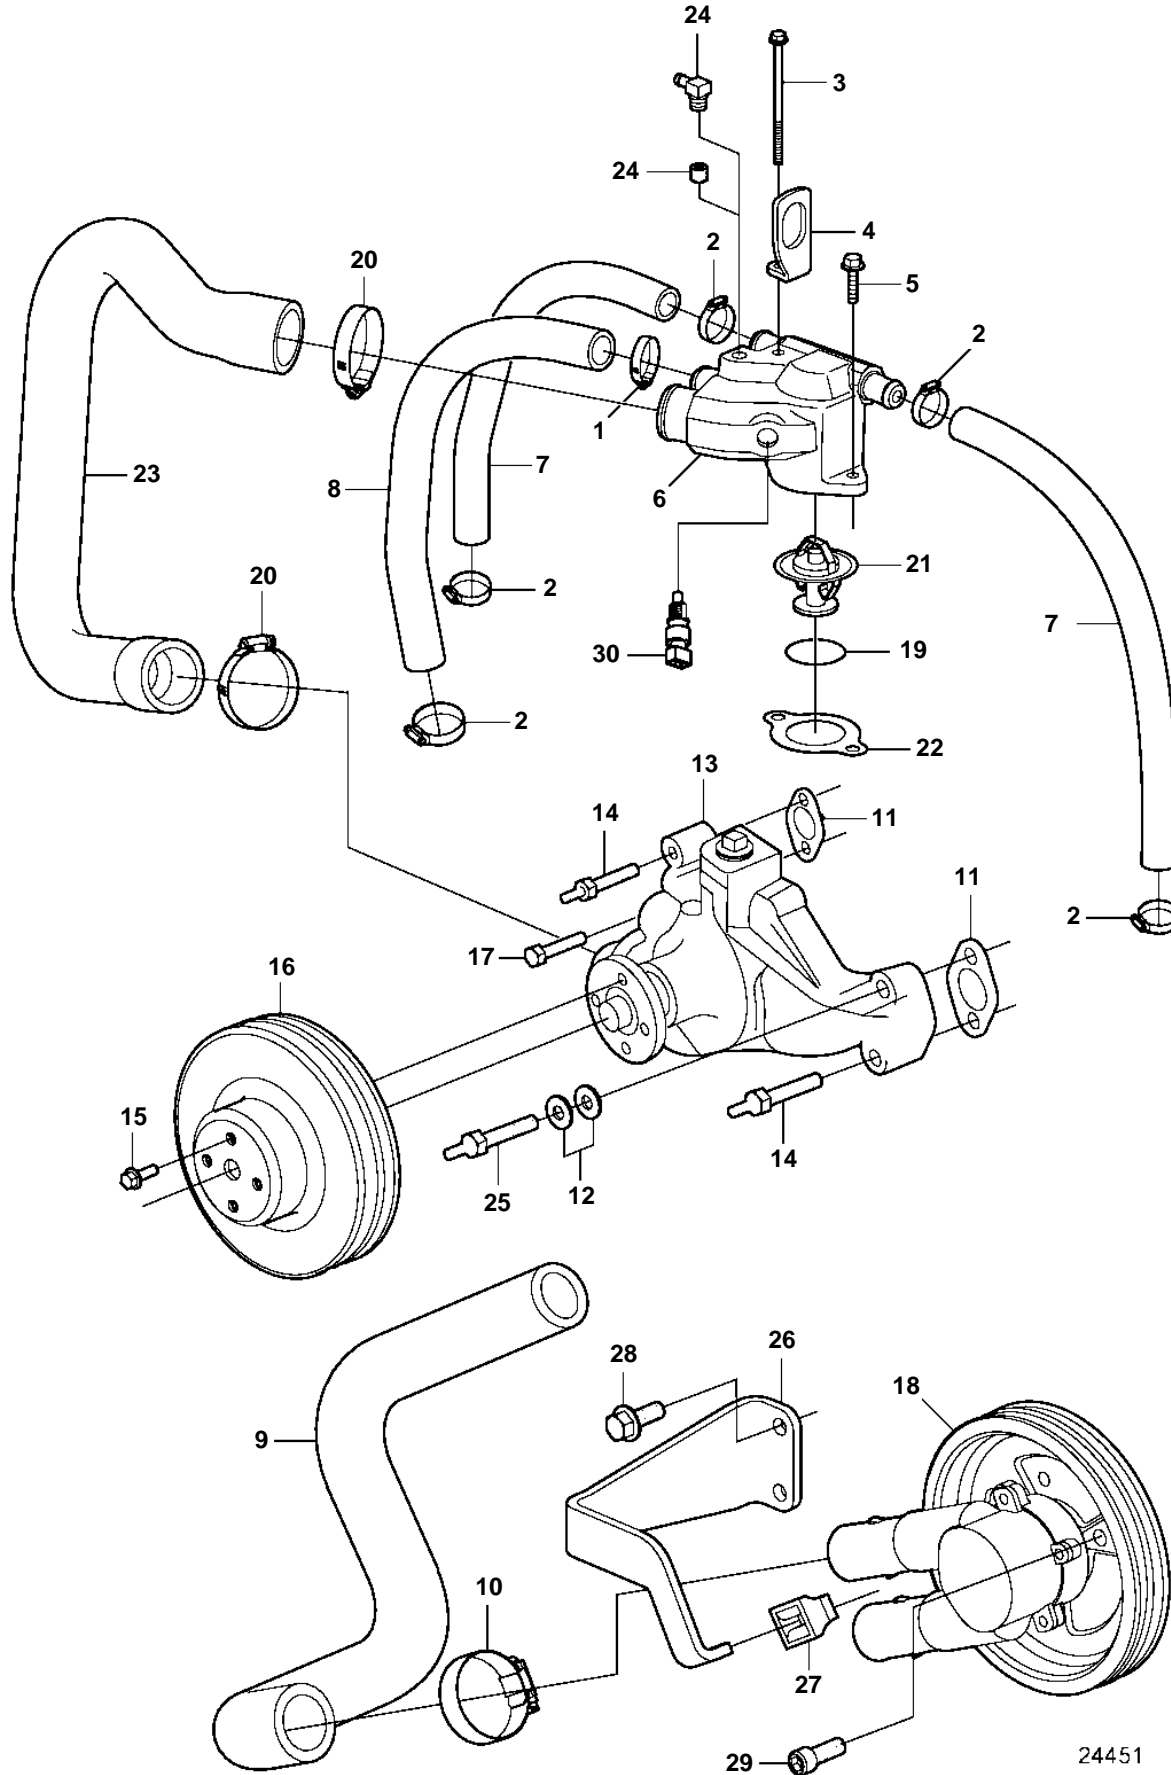

5.0GLPWTR, 5.0GIPWTR, 5.7GSIPWTR, 5.7GSPWTR

24451

5.0GLPWTR, 5.0GIPWTR, 5.7GSIPWTR, 5.7GSPWTR

REF	PART NO.	QTY	DESCRIPTION	NOTES
1	3852602	2	Hose clamp, Hose to thermostat housing	
2	3853780	5	Hose clamp, Hose them hsg to exhaust manifold	
3	3853391	1	Screw, Alignment bracket & thermostat hsg	
4	3852649	1	Bracket, Alignment bracket	
5	3853401	1	Screw, Thermostat hsg to engine	
6	3850360	1	Housing, Thermostat hsg	
7	3857843	2	Hose, Thermostat hsg to manifold	Cut to length; port
8	3858237	1	Hose, Pump to thermostat hsg	
9	3858235	1	Hose, Cooler to pump	GL, GS
	3858236	1	Hose, Cooler to pump	Gi, GSi
10	3853786	2	Hose clamp, Hose, water pump inlet	
11	3852477	2	Gasket, Water pump to block	Part of engine gasket kit
12	980933	2	Washer	
13	3853850	1	Circulation pump	
14	3856147	2	Stud, Water pump	
15	3853390	4	Screw, Water pump pulley to hub	
16	3852220	1	Pulley, Water pump	
17	3856136	1	Bolt, Water pump, short	
18	3858229	1	Sea water pump	
19	3852071	1	O-ring, Thermostat	Part of engine gasket kit
20	3852098	2	Hose clamp, Hose, thermostat hsg to water pump	
21	3856961	1	Thermostat, Engine	
22	3852111	1	Gasket, Thermostat hsg to engine	
23	3852288	1	Hose, Thermostat hsg to water pump	
24	3853598	1	Elbow, Thermostat hsg	Gi
	3850740	1	Plug	GL, GS
25	3852507	1	Stud, P/S bracket, pump	
26	3858241	1	Stay, Stay, sea water pump	
27	3857954	1	Stop lug, Stay, sea water pump	
28	3853266	2	Screw, Stay bracket to engine	
29	3857939	3	Screw, Pump pulley to engine	
30	3850397	1	Switch	GL, GS