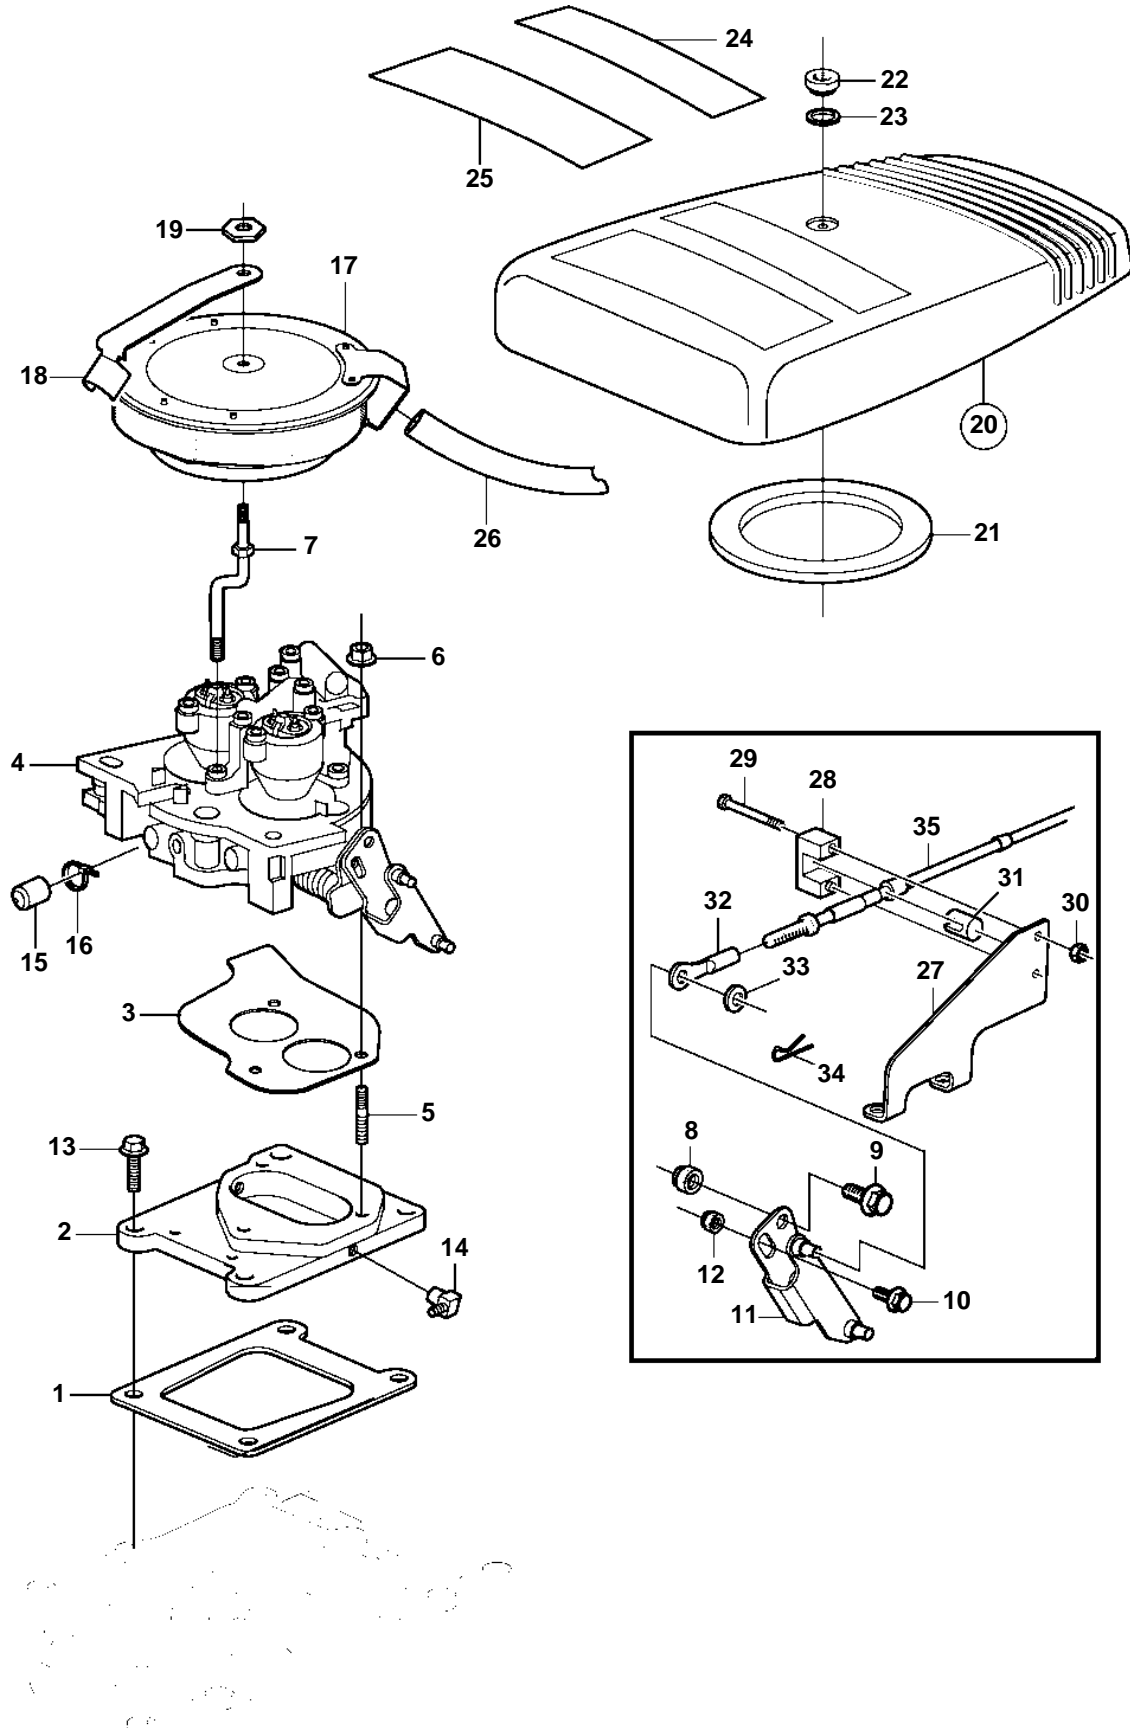

## 5.0GIPEFS, 5.7GSIPEFS

REF	PART NO.	QTY	DESCRIPTION	NOTES
1	3850405	1	Gasket, Adapter to intake	
2	3850039	1	Adapter	
	3850740	1	· Plug	
3	3850355	1	Gasket, TBI to adapter	
4	3856395	1	Throttle body	
5	3852160	3	Stud, TBI to adapter	
6	3852142	3	Nut, Stud, TBI to adapter	
7	3850274	1	Stud, Flame arrestor	
8	3852009	1	Nut, Lever & pin to TBI	
9	3853428	1	Screw, Lever & pin to TBI	
10	3850411	1	Screw, Lever & pin to TBI	
11		1	Bracket, Throttle	
12	3852420	1	Nut, Lever & pin to TBI	
13	3852008	4	Screw, Adapter to intake	
14	3853598	1	Elbow, PCV hose to adapter	
15	3856766	1	Cardboard tube, TBI nipple, front	Not shown
16	948211	1	Cable tie	
17	3856913	1	Flame shield	
18	3852695	2	Connector	
19	3853561	1	Nut	
20	3850510	1	Cover	
21	3850458	1	· Spacer	
22	3852749	1	Nut	
23	3852007	1	Washer	
24	3854980	1	Decal	Volvo Penta
25	3856274	1	Decal	5.7GSi
	3857653	1	Decal	5.0Gi
26	3852668	1	Hose	
27	3857411	1	Bracket	
28	3850266	1	Anchor	
29	3852048	1	Screw	
30	3852118	1	Nut	
31	3852019	1	Retainer	
32	3850941	1	Adapter	
33	3852193	1	Washer	
34	3852052	1	Split pin	
35		1	Cable	