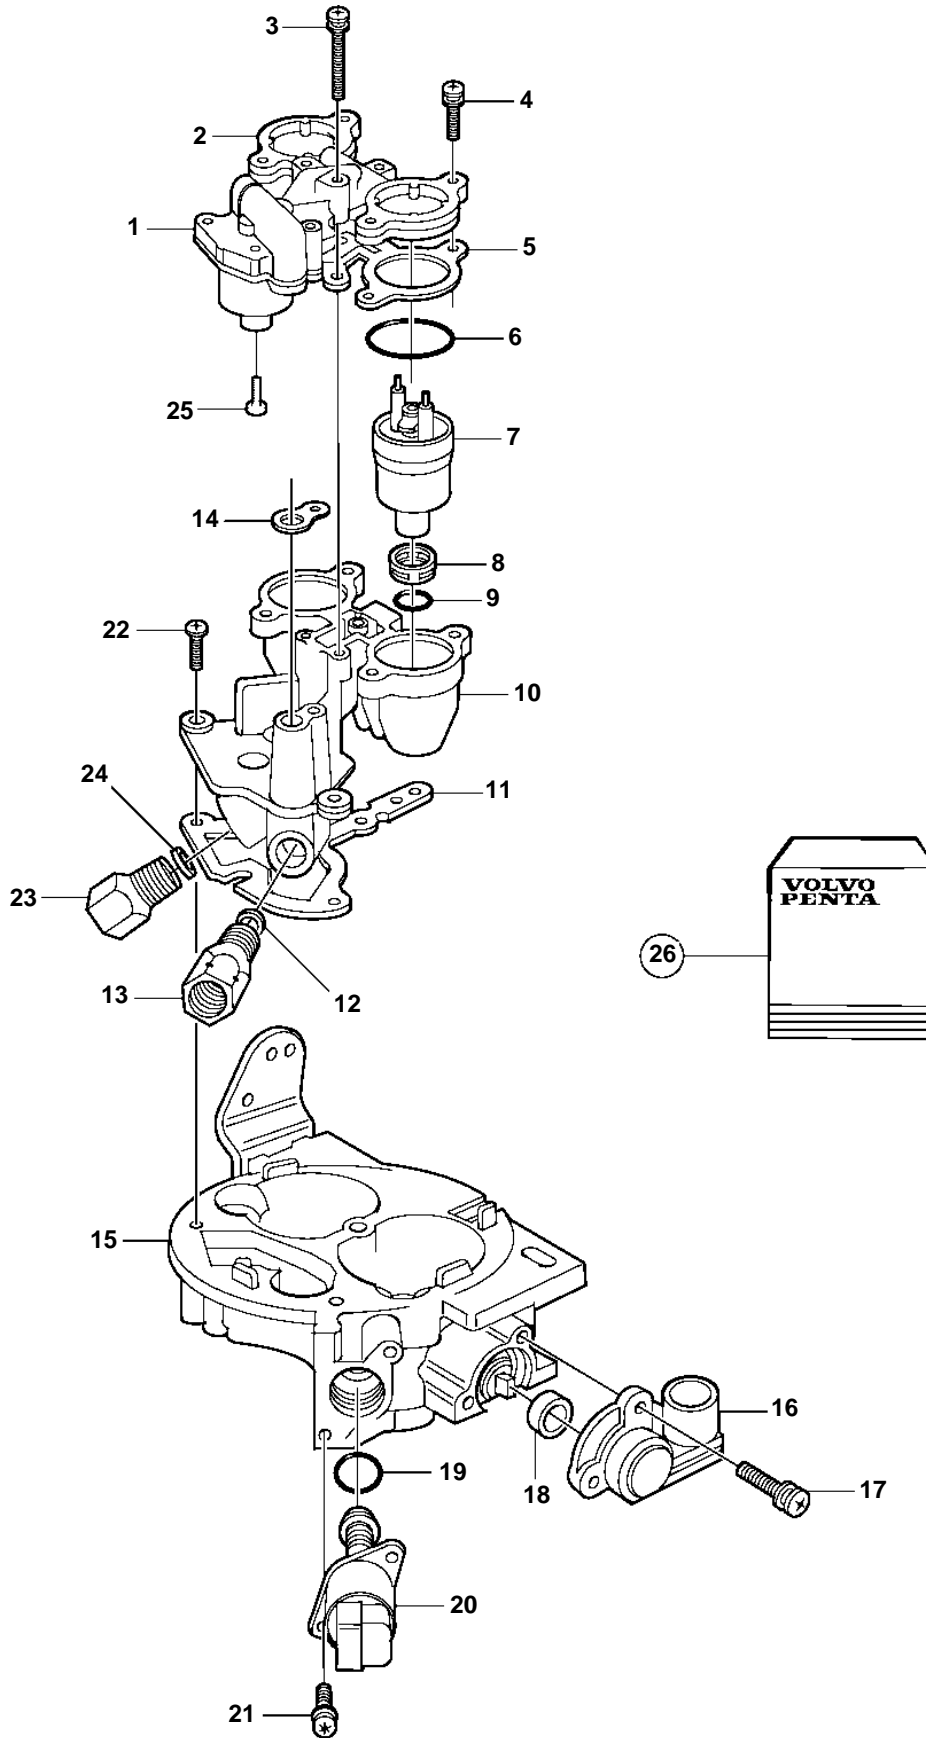

5.0GIPEFS, 5.7GSIPEFS

24194

5.0GIPEFS, 5.7GSIFEFS

REF	PART NO.	QTY	DESCRIPTION
1	3856395	1	Throttle body
		1	· Fuel press regulator
2		1	· Cover, fuel meter
3		3	· Screw, long
4		5	· Screw, short
5		1	· Gasket
6		2	· O-ring, fuel injector
7		2	· Injector, fuel
8		2	· Filter, fuel injector
9		2	· Filter
10	3855188	1	· Repair kit, fuel meter
11		1	· Gasket
12		1	· Gasket
13		1	· Nut, fuel line
14		1	· Gasket, fuel meter
15		1	· Throttle body, base
16		1	· Position sensor, Throttle
17		2	· Screw
18		1	· Seal
19		1	· O-ring
20		1	· lac valve
21		2	· Screw
22		3	· Screw
23		1	· Nut, fuel line
24		1	· Gasket
25		4	· Screw
26	3855179	1	Repair kit, 5, 6, 8, 9, 11, 14, 19, 24
	3857396	1	Repair kit, 1, 2, 3, 4, 5, 6, 7, 8, 9, 10
		1	Repair kit, 1, 2, 5, 14
		1	Injector, 5, 6, 7, 8, 9, 11, 14
	3855184	1	Repair kit, 16, 18
	3855185	1	Repair kit, 19, 20
	3855186	1	Repair kit, 12, 13, 23, 24
	3855187	1	Repair kit, 3, 4, 17, 21, 22
	3855189	1	Repair kit, 5, 6, 8, 9, 15