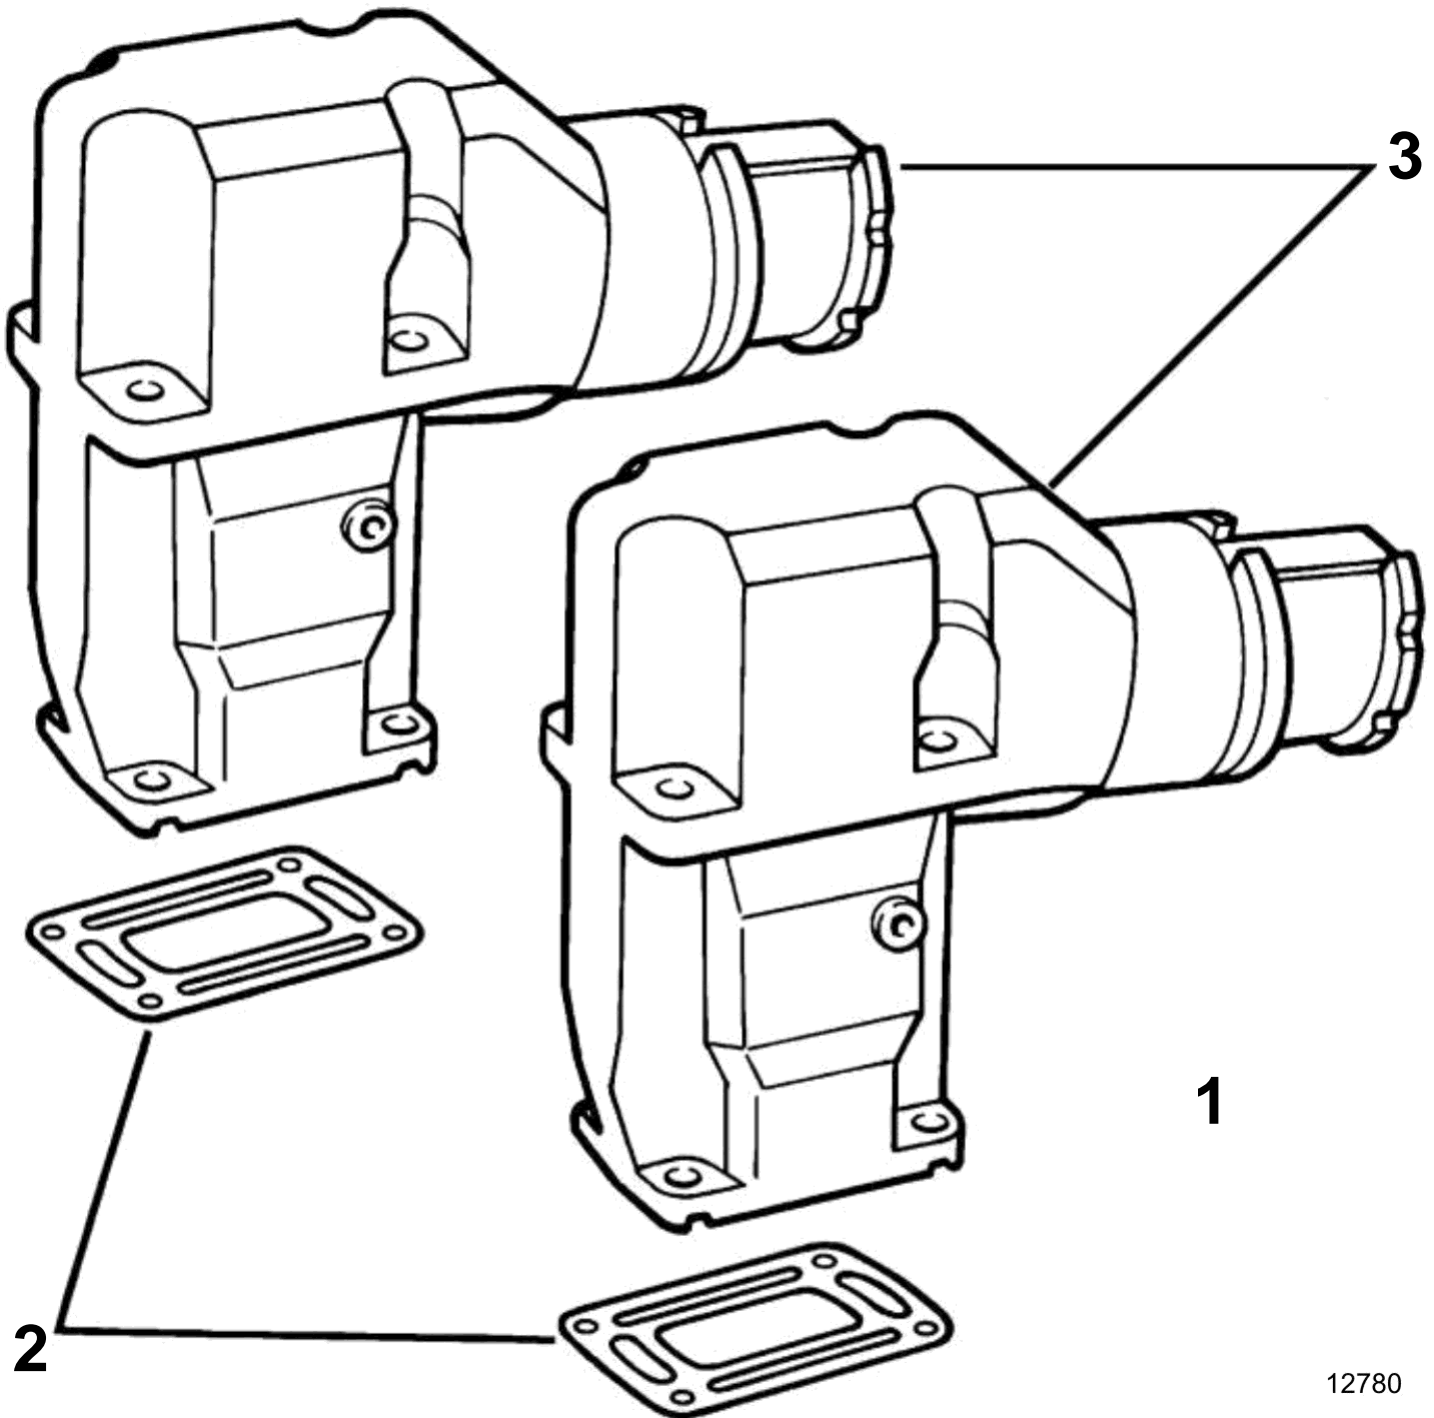

5.0GLPEFS, 5.0GIPEFS, 5.7GSPEFS, 5.7GSIPEFS

12780

5.0GLPEFS, 5.0GIPEFS, 5.7GSPEFS, 5.7GSIPEFS

REF	PART NO.	QTY	DESCRIPTION	SEE SEC.	NOTES
1		1	Exhaust riser		
2	3850496	2	• Gasket		
			• Bulletin P-25-1-1	P-25-1-1-EN	Riser Gasket Replaced
3	3856484	2	• Kit		