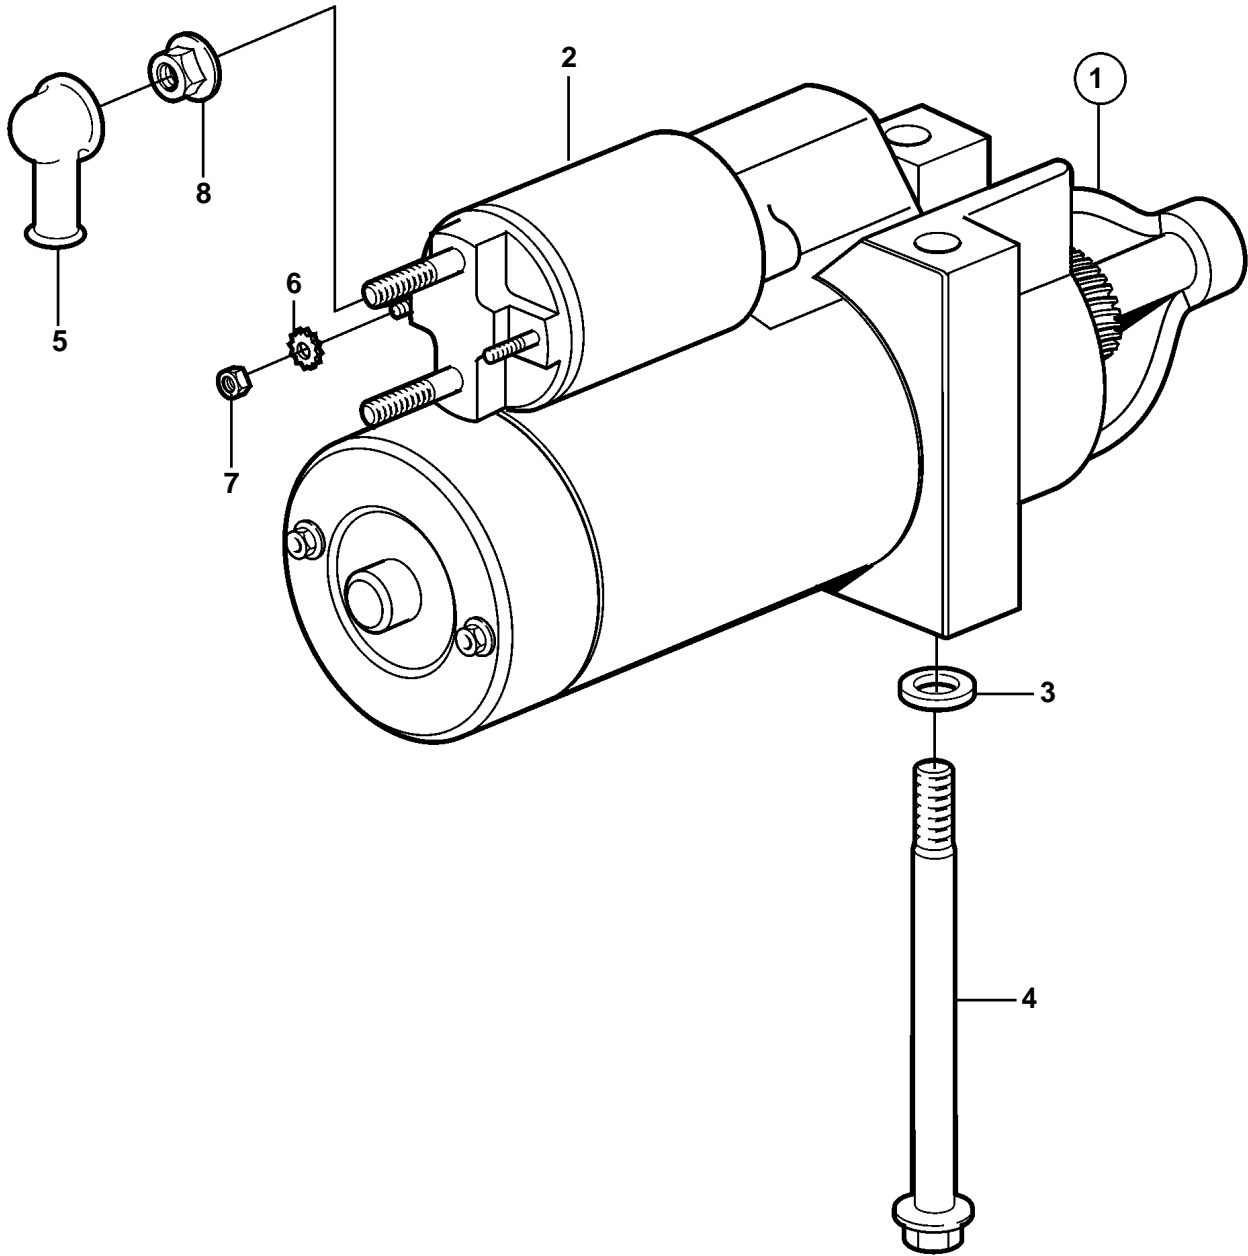

5.0GLPEFS, 5.0GIPEFS, 5.7GSPEFS, 5.7GSIPEFS

5.0GLPEFS, 5.0GIPEFS, 5.7GSPEFS, 5.7GSIPEFS

REF	PART NO.	QTY	DESCRIPTION
1	3860565	1	Starter motor, Engine
2	3810300	1	· Solenoid kit
3	3854496	2	Washer
4	3854752	2	Screw, Starter motor to engine
5	3852487	1	Trunk, Battery cable
6	3852520	1	Washer, Screw, starter motor to engine block
7	3852518	1	Nut, Starter solenoid
8	3853714	1	Nut, Battery cable to starter solenoid