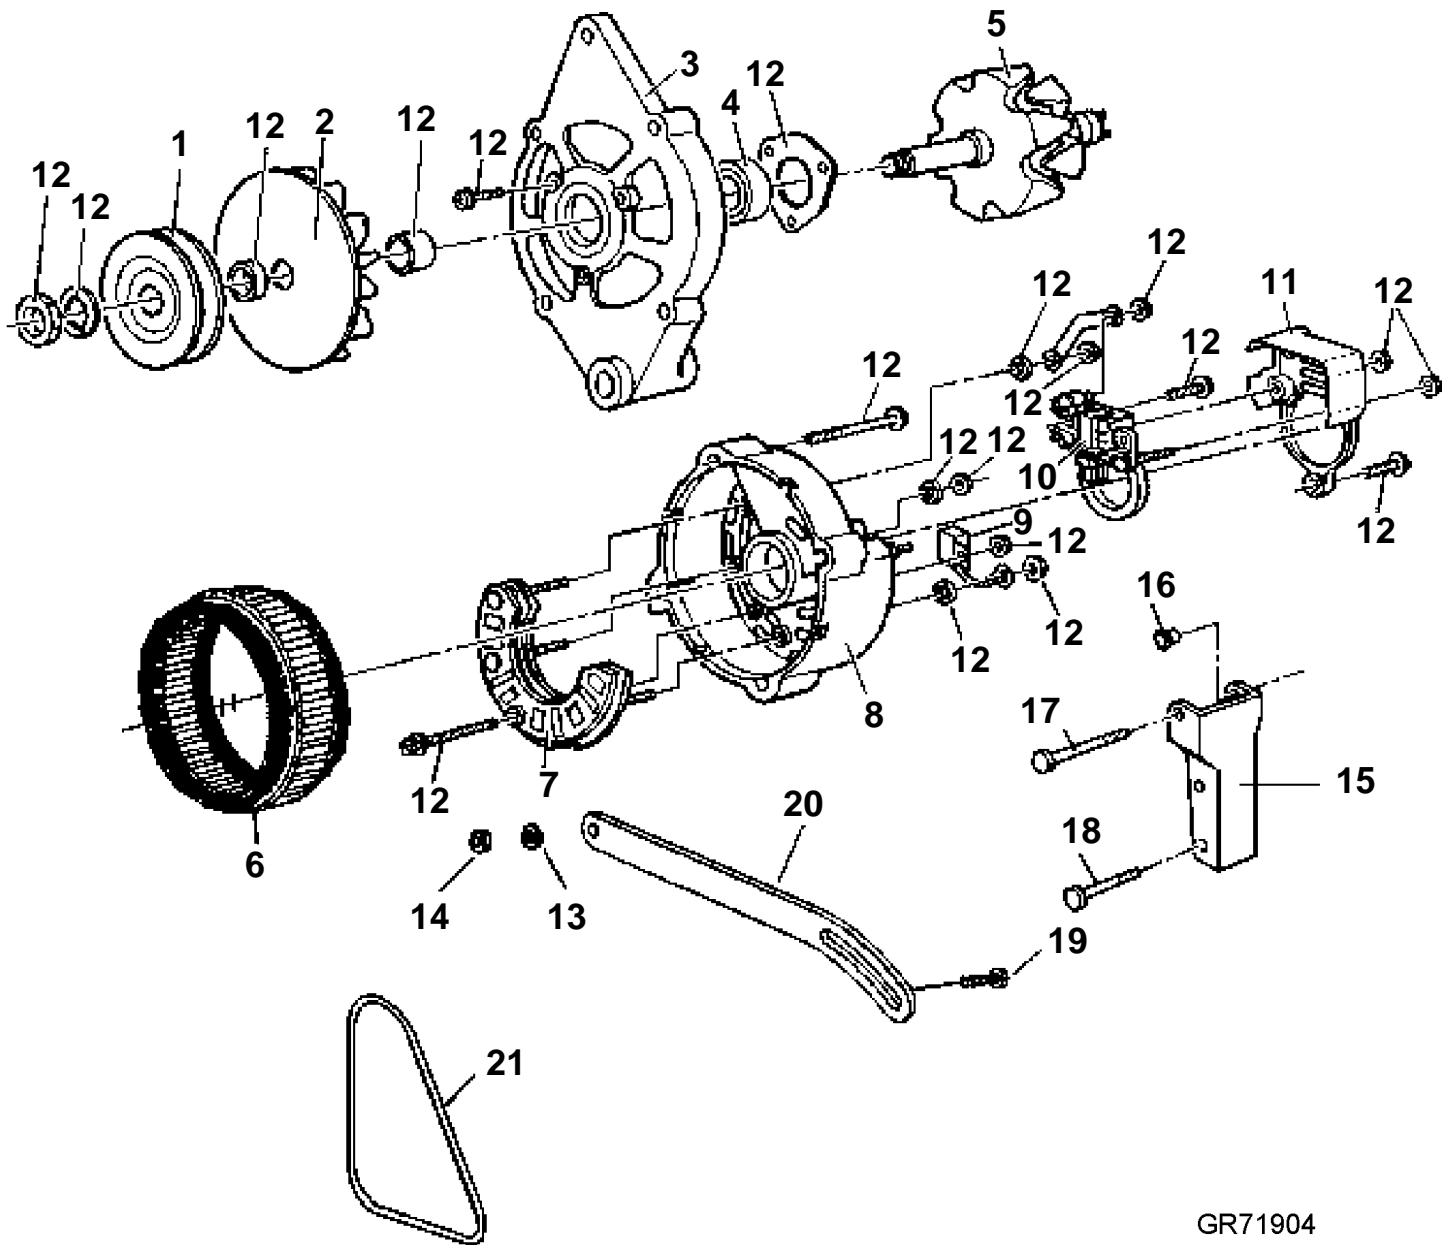

5.0GLPEFS, 5.7GSPEFS

GR71904

5.0GLPEFS, 5.7GSPEFS

REF	PART NO.	QTY	DESCRIPTION
1	3857561	1	Alternator kit
	3857058	1	· Adapter kit
2	3857059	1	· Fan
3	3857060	1	· Bracket
4	3857061	1	· Bearing
5		1	· Rotor
6		1	· Stator
7	3857065	1	· Adapter kit
8	3857064	1	· Bracket
9	3857066	1	· Adapter kit
10	3858879	1	· Voltage regulator
11	3857068	1	· Adapter kit
12	3857245	1	· Screw kit
13	3852054	1	Washer, Brace to alternator
14	3853403	1	Nut, Stud, alternator brace to water pump
15	3853883	1	Bracket, Alternator
16	3852740	1	· Bushing
17	3853367	1	Screw, Alternator to bracket
18	3853547	2	Screw, Alternator bracket to engine
19	3853399	1	Screw, Alternator brace to alternator
20	3855600	1	Tensioner, Alternator to water pump
21	978547	1	V-belt, Alternator to pulley