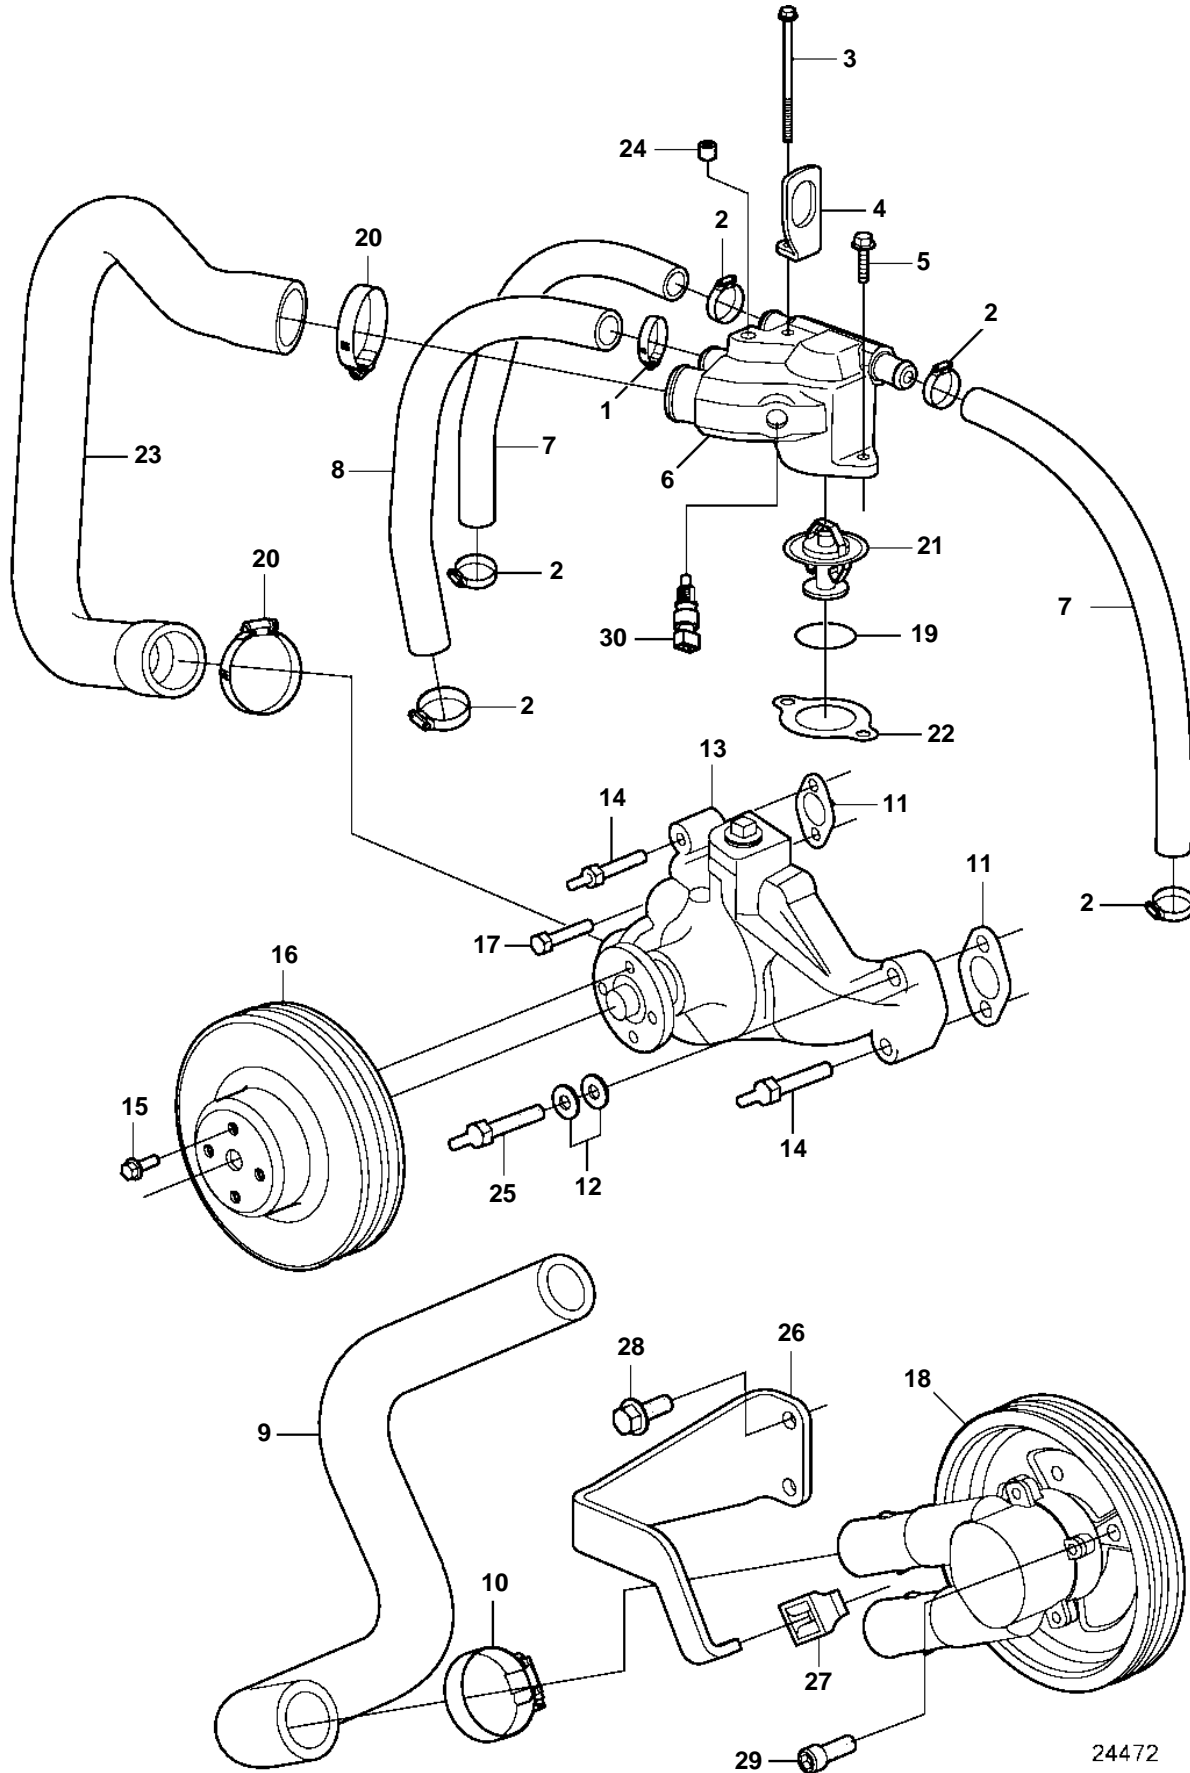

5.0GLPEFS, 5.7GSPEFS

5.0GLPEFS, 5.7GSPEFS

REF	PART NO.	QTY	DESCRIPTION	NOTES
1	3852602	2	Hose clamp, Hose to thermostat housing	
2	3853780	5	Hose clamp, Hose them hsg to exhaust manifold	
3	3853391	1	Screw, Alignment bracket & thermostat hsg	
4	3852649	1	Bracket, Alignment bracket	
5	3853401	1	Screw, Thermostat hsg to engine	
6	3850360	1	Housing, Thermostat hsg	
7	3857843	2	Hose, Thermostat hsg to manifold	Cut to length; port
8	3858237	1	Hose, Pump to thermostat hsg	
9	3858235	1	Hose, Cooler to pump	
10	3853786	2	Hose clamp, Hose, water pump inlet	
11	3852477	2	Gasket, Water pump to block	Part of engine gasket kit
12	980933	2	Washer	
13	3853850	1	Circulation pump	
14	3856147	2	Stud, Water pump	
15	3853390	4	Screw, Water pump pulley to hub	
16	3852220	1	Pulley, Water pump	
17	3856136	1	Bolt, Water pump, short	
18	3858229	1	Sea water pump	
19	3852071	1	O-ring, Thermostat	Part of engine gasket kit
20	3852098	2	Hose clamp, Hose, thermostat hsg to water pump	
21	3856961	1	Thermostat, Engine	
22	3852111	1	Gasket, Thermostat hsg to engine	
23	3852288	1	Hose, Thermostat hsg to water pump	
24	3850740	1	Plug	
25	3852507	1	Stud, P/S bracket, pump	
26	3858241	1	Stay, Stay, sea water pump	
27	3857954	1	Stop lug, Stay, sea water pump	
28	3853266	2	Screw, Stay bracket to engine	
29	3857939	3	Screw, Pump pulley to engine	
30	3850397	1	Switch	