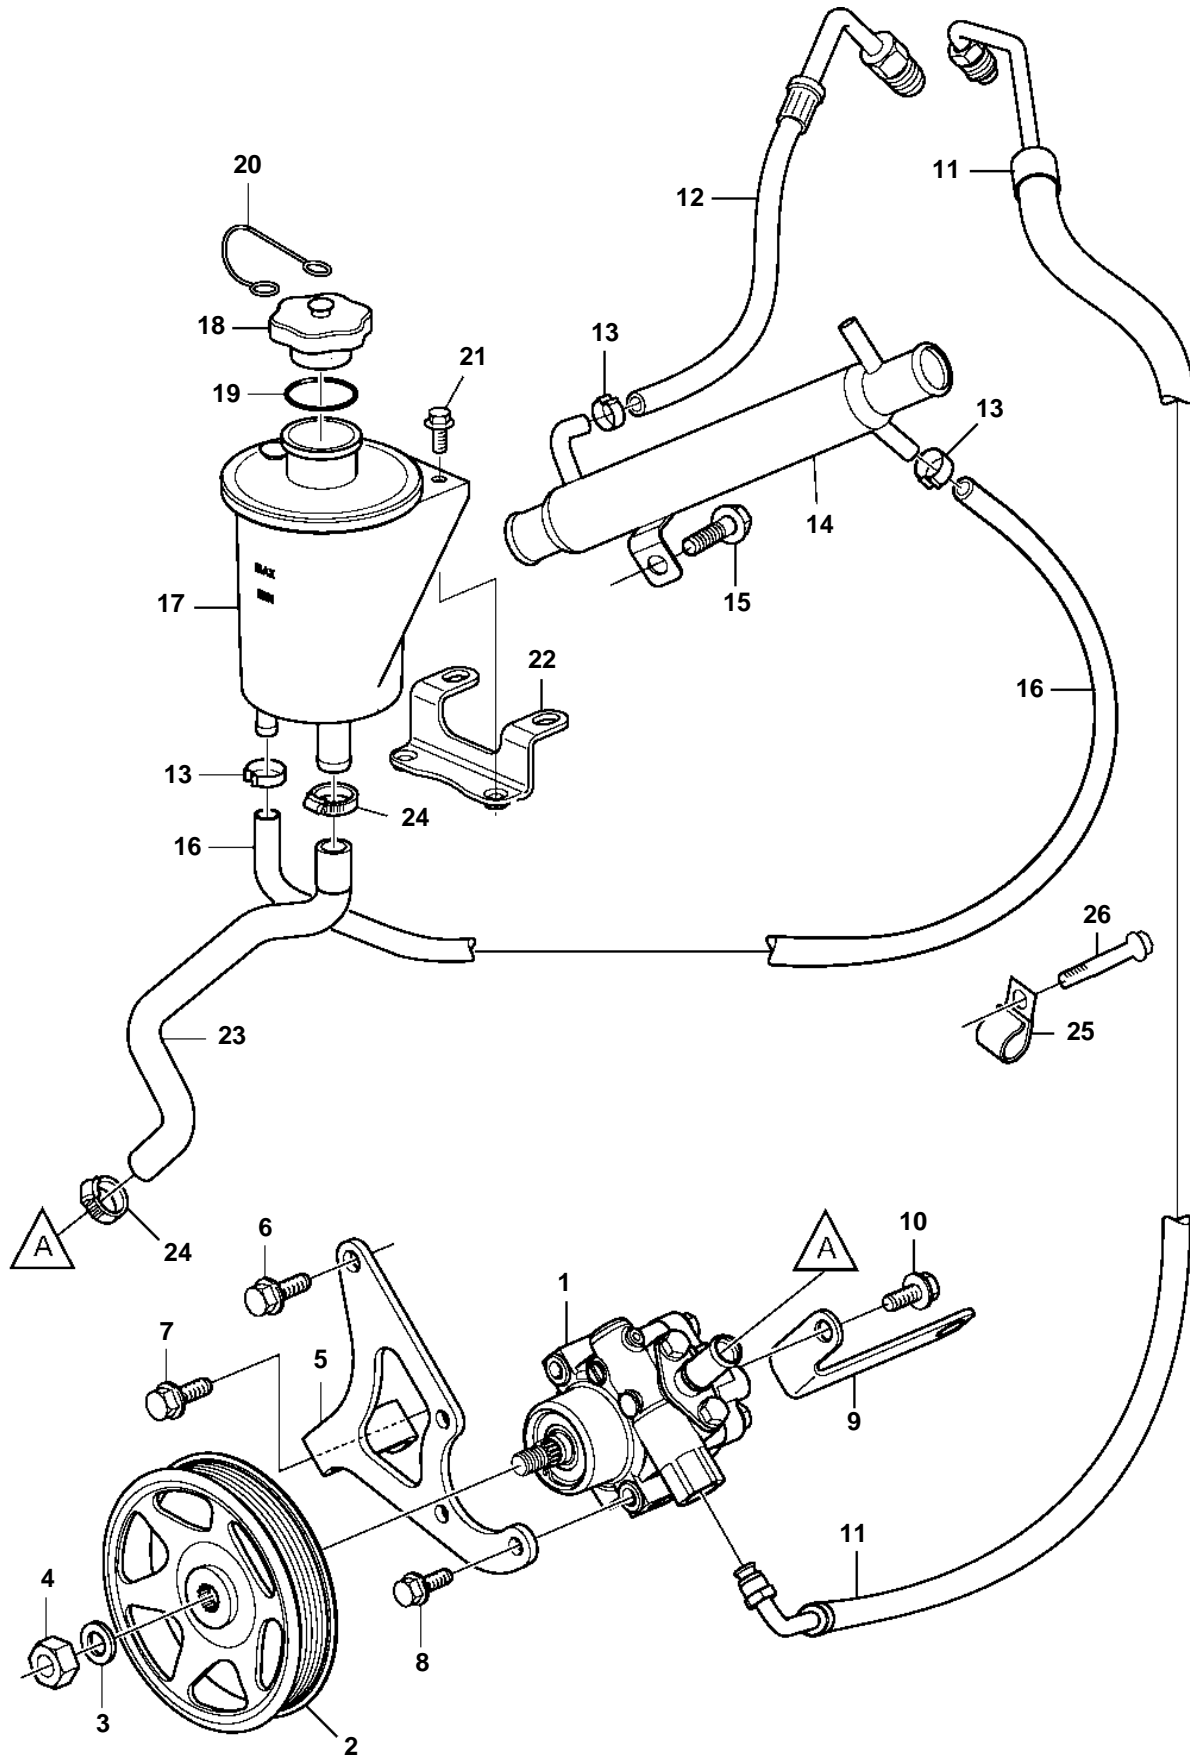

5.0GL-J, 5.0GL-JF

5.0GL-J, 5.0GL-JF

| REF | PART NO. | QTY | DESCRIPTION | NOTES |
|-----|----------|-----|---------------------|---------------------|
| 1 | 3887373 | 1 | Power steering pump | |
| 2 | 3889611 | 1 | Pulley | |
| 3 | 3889615 | 1 | Washer | |
| 4 | 3889613 | 1 | Nut | |
| 5 | 3887731 | 1 | Bracket | |
| 6 | 3853405 | 1 | Screw | |
| 7 | | 1 | Screw | |
| 8 | 3595499 | 3 | Screw | |
| 9 | 3887776 | 1 | Bracket | |
| 10 | 3595499 | 1 | Screw | |
| 11 | 3887986 | 1 | Hose assembly | |
| 12 | 3863148 | 1 | Hose | |
| 13 | 982663 | 3 | Hose clamp | |
| 14 | 3862629 | 1 | Oil cooler | |
| 15 | 3860582 | 1 | Screw | |
| 16 | 3593914 | 1 | Hose | |
| 17 | 3887375 | 1 | Reservoir | |
| 18 | | 1 | · Cap | not sold separately |
| 19 | | 1 | · O-ring | not sold separately |
| 20 | | 1 | · Retainer | not sold separately |
| 21 | 945358 | 2 | Flange screw | |
| 22 | | 1 | Bracket | Part not sold |
| 23 | 21128407 | 1 | Hose | |
| 24 | 3853794 | 2 | Hose clamp | |
| 25 | | 1 | Clamp, J | Part not sold |
| 26 | 3853392 | 1 | Screw | |