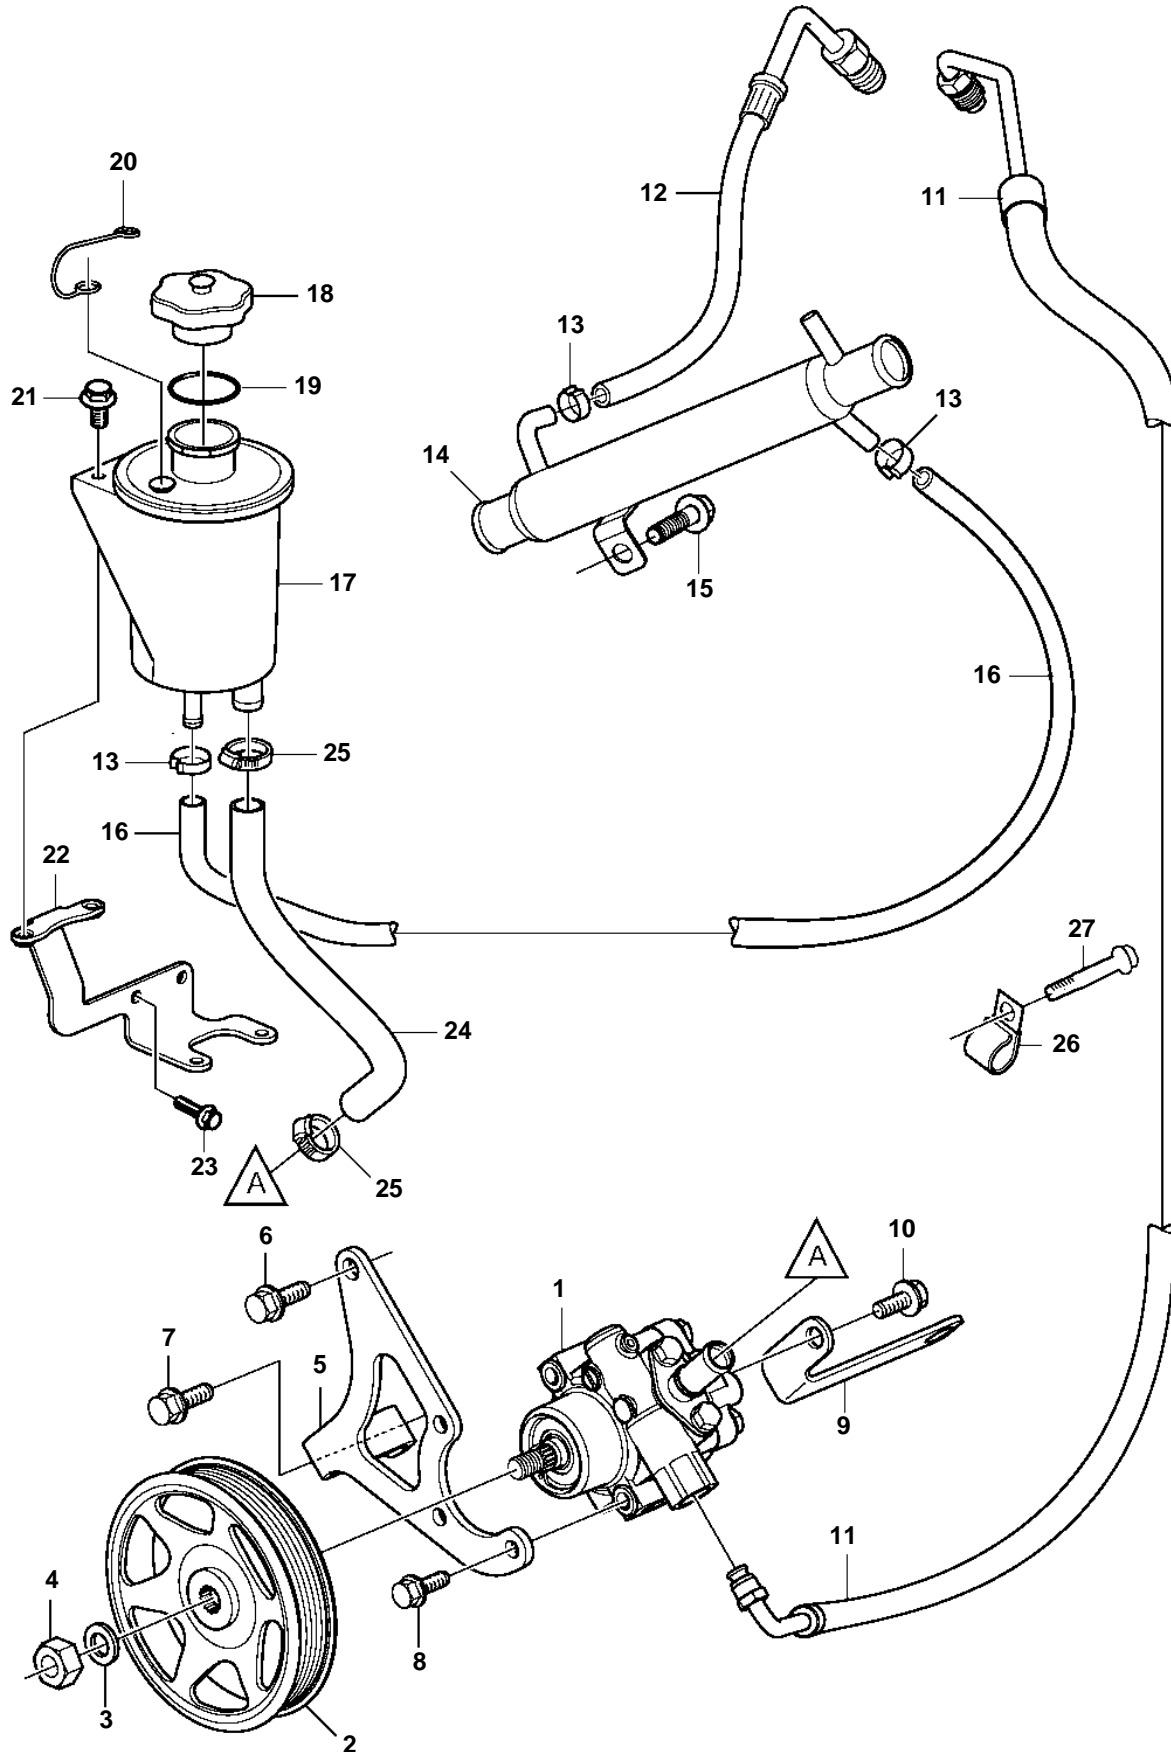

5.0GL-J, 5.0GL-JF

## 5.0GL-J, 5.0GL-JF

REF	PART NO.	QTY	DESCRIPTION	NOTES
1	3887373	1	Power steering pump	
2	3889611	1	Pulley	
3	3889615	1	Washer	
4	3889613	1	Nut	
5	3887731	1	Bracket	
6	3853405	1	Screw	
7		1	Screw	
8	3595499	3	Screw	
9	3887776	1	Bracket	
10	3595499	1	Screw	
11	3887986	1	Hose assembly	
12	3863148	1	Hose	
13	982663	3	Hose clamp	
14	3862629	1	Oil cooler	
15	3860582	1	Screw	
16	3593914	1	Hose	
17	3887375	1	Reservoir	
18		1	· Cap	not sold separately
19		1	· O-ring	not sold separately
20		1	· Retainer	not sold separately
21	945358	2	Flange screw	
22	40005662	1	Bracket	
23	3595499	2	Screw	
24	40005059	1	Hose	
25	3853794	2	Hose clamp	
26		1	Clamp, J	
27	3853392	1	Screw	