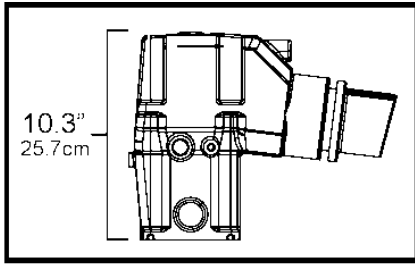

## 5.0GL-J, 5.0GL-JF

REF	PART NO.	QTY	DESCRIPTION	SEE SEC.	NOTES
1	3889965	2	Manifold		
			· Bulletin P-25-1-4	P-25-1-4-EN	Tall Riser Options
2	3850740	4	Plug		
3	3808361	8	Screw		
4	3862500	2	Temperature sensor		
5	3863443	8	Hose clamp		
6	3852696	2	Hose		
7	3863191	1	Kit		
		2	· Gasket		not sold separately
8	3847501	2	Manifold		
9	21114522	2	· Drain plug		
	3849500	1	· · Plug		Replaced by 21114522, not sold separately
10	976970	1	· · O-ring		not sold separately
11	3849892	1	· · Retainer		
12	21238201	2	Adapter		
13	976970	2	· O-ring		
14	3852538	2	Elbow		
15	3595388	2	Plug		
16	3857184	12	Flange screw		
17	3852468	2	Gasket		
18	3863189	2	Elbow		
19	3863442	8	Hose clamp		
20	3863450	2	Bellows		
21	3847749	1	Exhaust pipe		
22	3841928	4	Screw		
23	3841013	1	Gasket		