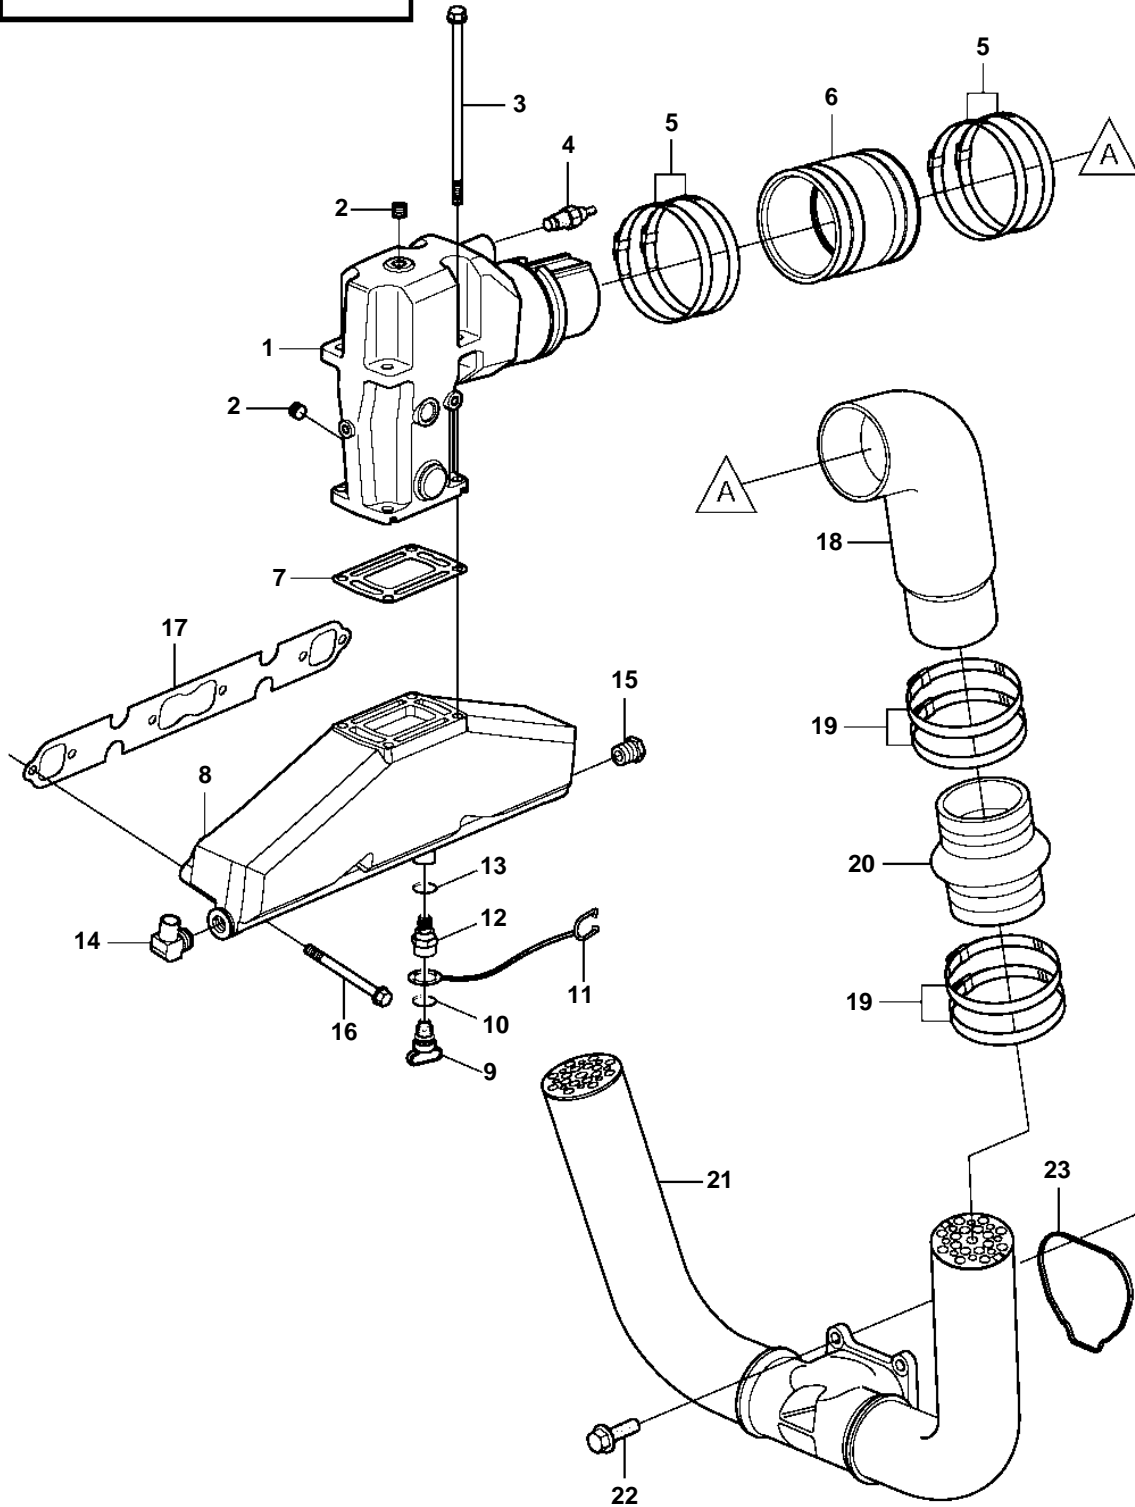

5.0GL-J, 5.0GL-JF

## 5.0GL-J, 5.0GL-JF

REF	PART NO.	QTY	DESCRIPTION	SEE SEC.	NOTES
1	3889965	2	Manifold		
			· Bulletin P-25-1-4	P-25-1-4-EN	Tall Riser Options
2	3850740	4	Plug		
3	3808361	8	Screw		
4	3862500	2	Temperature sensor		
5	3863443	8	Hose clamp		
6	3852696	2	Hose		
7	3863191	1	Kit		
		2	· Gasket		not sold separately
8	3847501	2	Manifold		
9	21114522	2	· Drain plug		
	3849500	1	· · Plug		Replaced by 21114522, not sold separately
10	976970	1	· · O-ring		not sold separately
11	3849892	1	· · Retainer		
12	21238201	2	Adapter		
13	976970	2	· O-ring		
14	3852538	2	Elbow		
15	3595388	2	Plug		
16	3857184	12	Flange screw		
17	3852468	2	Gasket		
18	3863189	2	Elbow		
19	3863442	8	Hose clamp		
20	3863450	2	Bellows		
21	3847749	1	Exhaust pipe		
22	3841928	4	Screw		
23	3841013	1	Gasket		