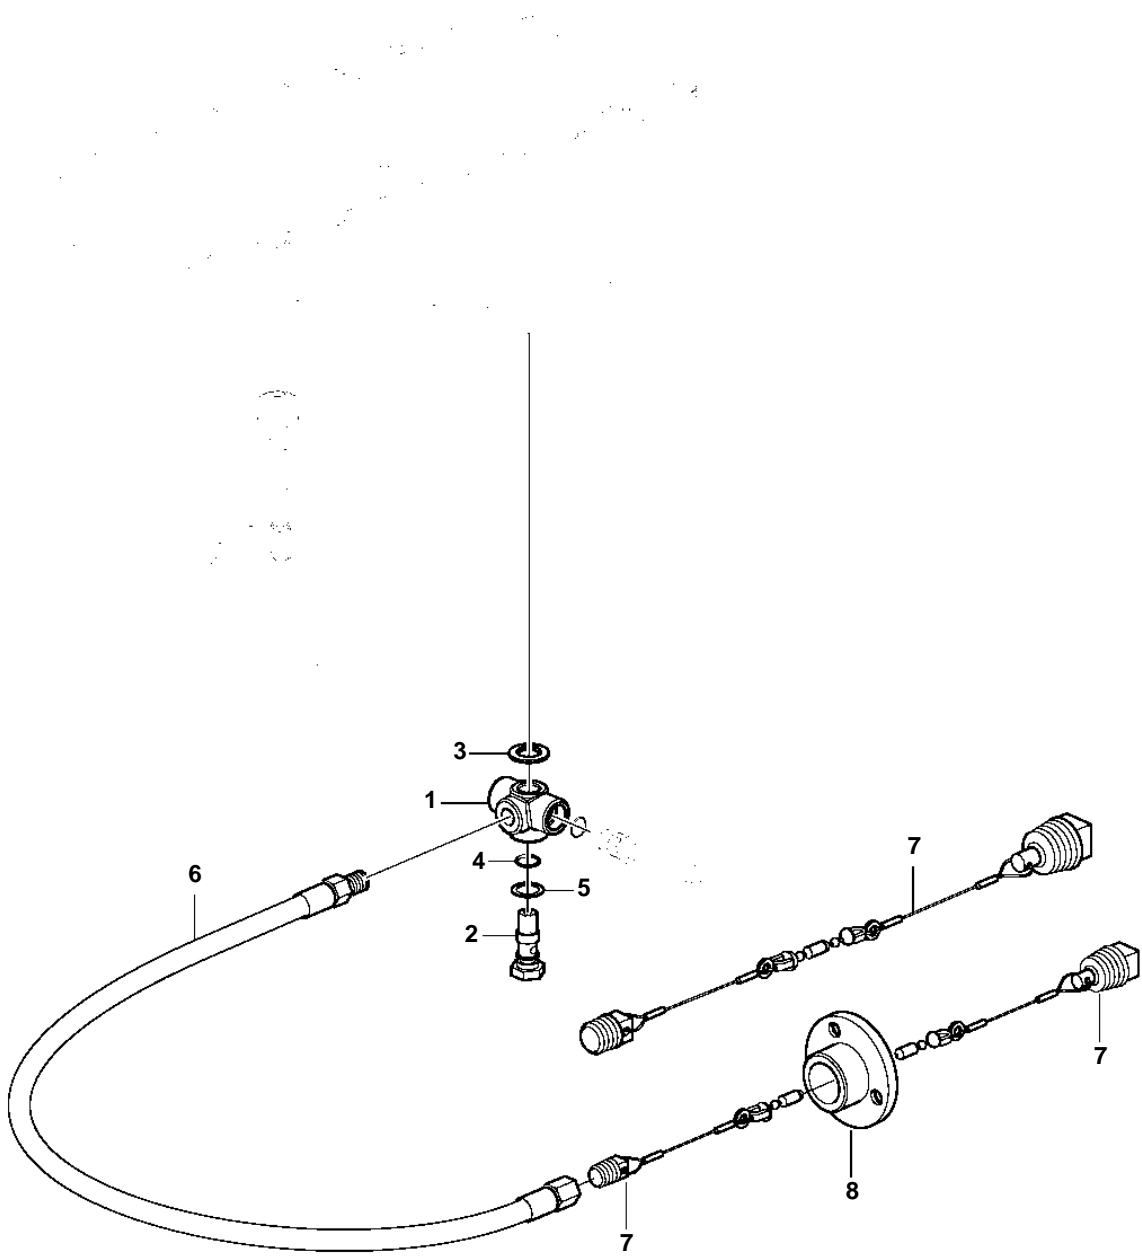

5.0GL-J, 5.0GL-JF

23327

5.0GL-J, 5.0GL-JF

REF	PART NO.	QTY	DESCRIPTION
1	3587787	1	Fitting
2	888958	1	Retainer
3	3851981	1	Washer
4	3853674	1	O-ring
5	3852007	1	Washer
6	888964	1	Hose assembly
7	888972	1	Lock spring
8	888970	1	Fitting