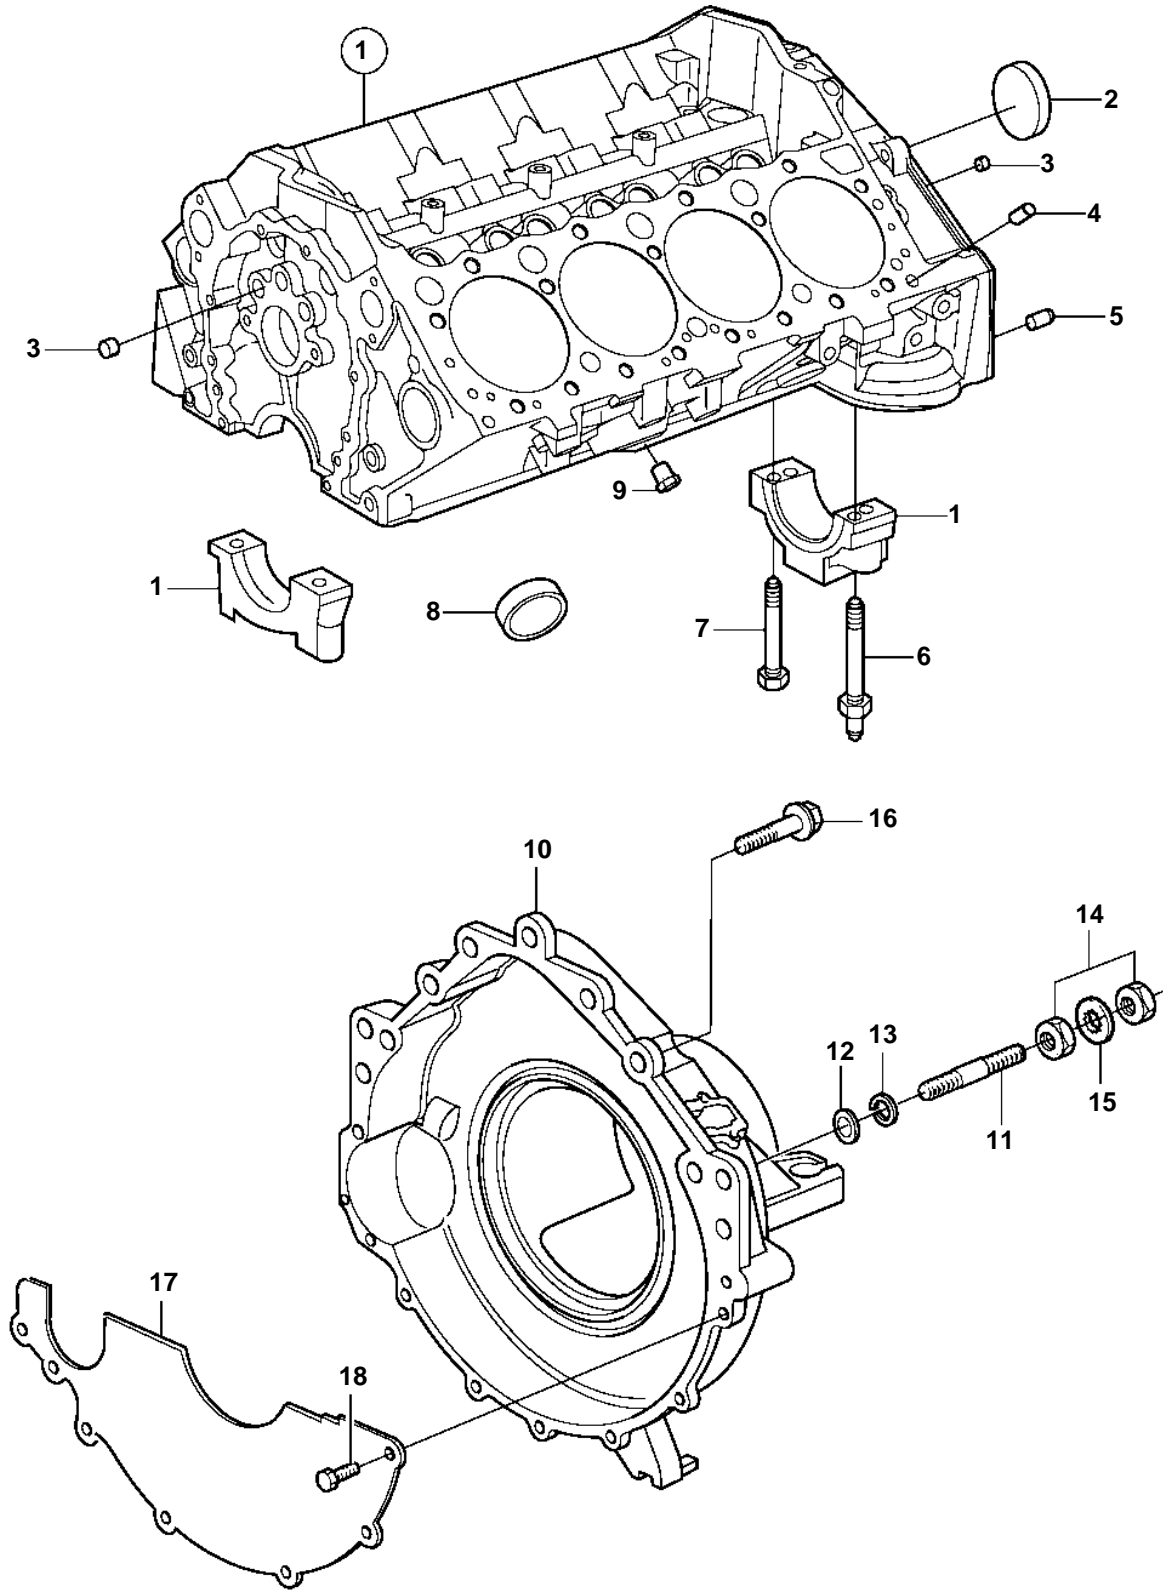

5.0GL-JF

5.0GL-JF

REF	PART NO.	QTY	DESCRIPTION	NOTES
1		1	Cylinder block	See longblock in Repair Kits section
2	3853209	1	• Core plug	
3	952075	X	• Plug	
4	3853114	4	• Locating pin, cylinder head	
5	3856001	2	• Pin, flywheel housing	
6	3862354	6	• Stud	
7	3862355	10	• Bolt	
8	3852100	8	Core plug	
9	3850802	2	Plug	
10	3808573	1	Flywheel housing	
11	3850571	2	Stud	
12	980933	2	Washer	
13	3852002	2	Spring washer	
14		4	Nut	
15		4	Washer	
16	3853392	2	Screw	L=2.50" (64mm)
	3860582	3	Screw	L=1.25" (32mm)
17	3854604	1	Cover	
18	3852421	4	Screw	