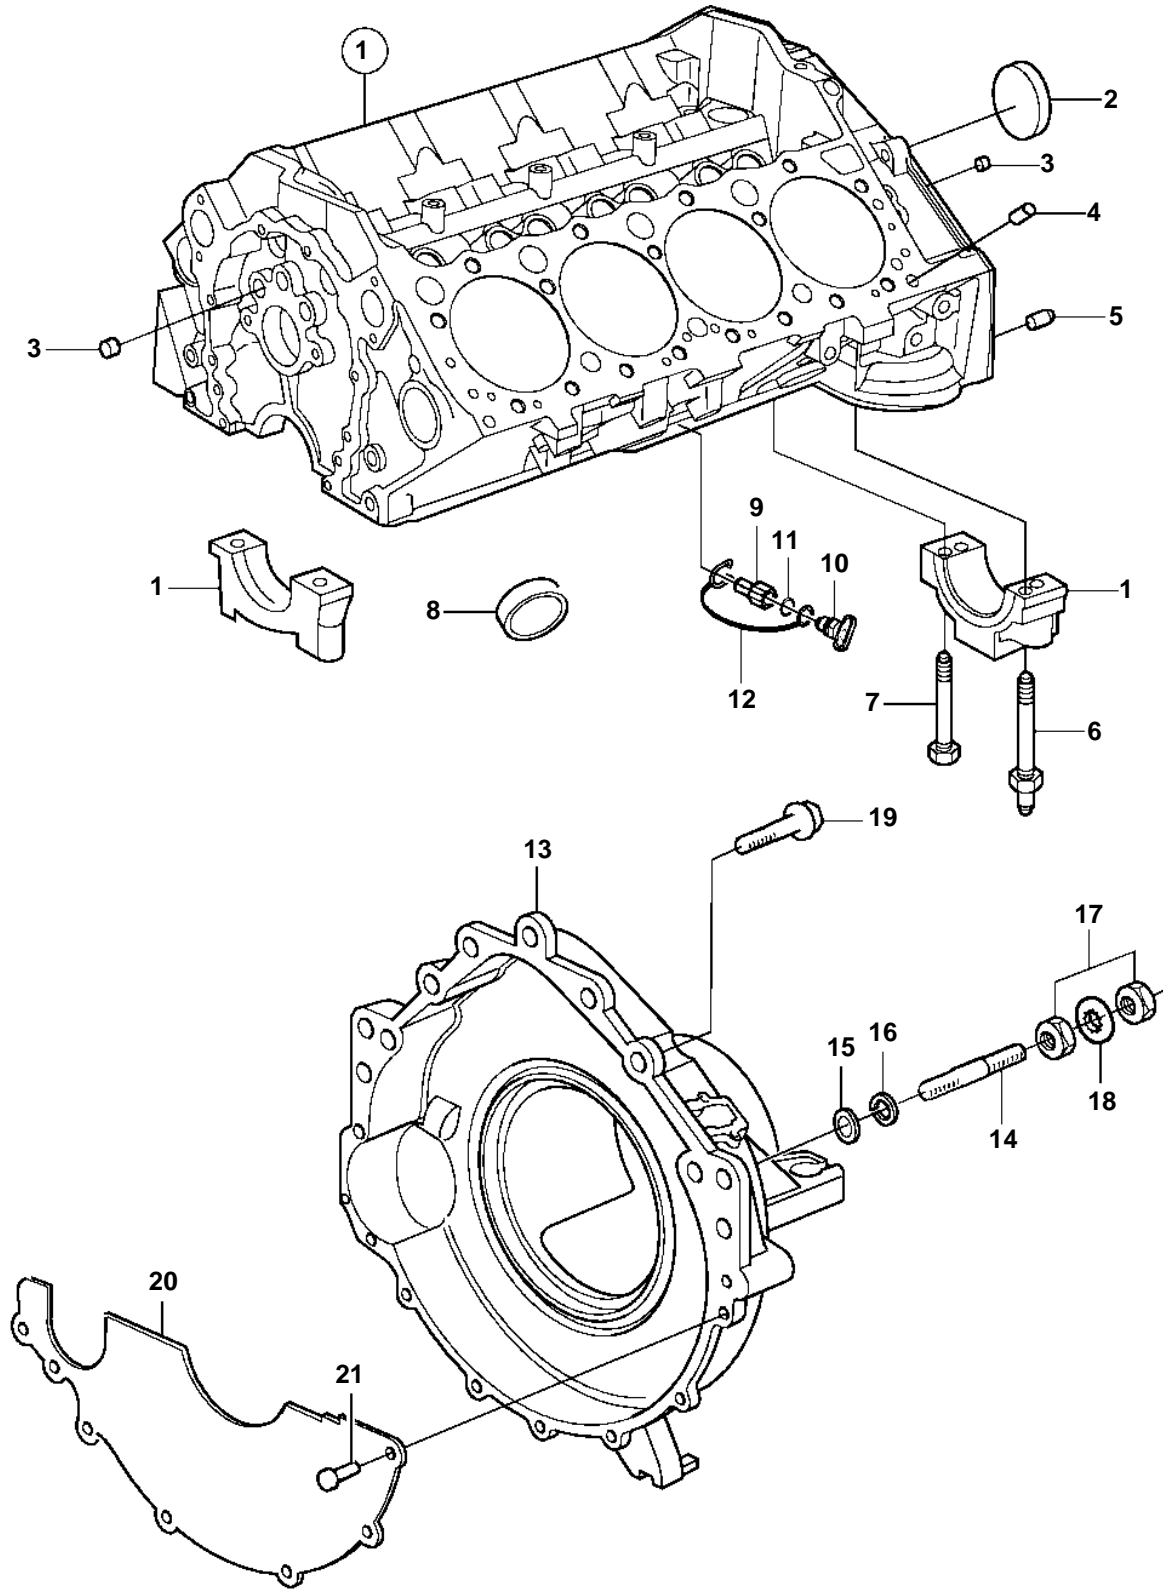

5.0GL-J

5.0GL-J

REF	PART NO.	QTY	DESCRIPTION	NOTES
1		1	Cylinder block	See longblock in Repair Kits section
2	3853209	1	• Core plug	
3	952075	X	• Plug	
4	3853114	4	• Locating pin, cylinder head	
5	3856001	2	• Pin, flywheel housing	
6	3862354	6	• Stud	
7	3862355	10	• Bolt	
8	3852100	8	Core plug	
9	3849942	2	Fitting	
10	21114522	2	Drain plug	
	3849500	1	• Plug	Replaced by 21114522, not sold separately
11	976970	1	• O-ring	not sold separately
12	3849892	1	• Retainer	
13	3808573	1	Flywheel housing	
14	3850571	2	Stud	
15	980933	2	Washer	
16	3852002	2	Spring washer	
17		4	Nut	
18		4	Washer	
19	3853392	2	Screw	L=2.50" (64mm)
	3860582	3	Screw	L=1.25" (32mm)
20	3854604	1	Cover	
21	3852421	4	Screw	