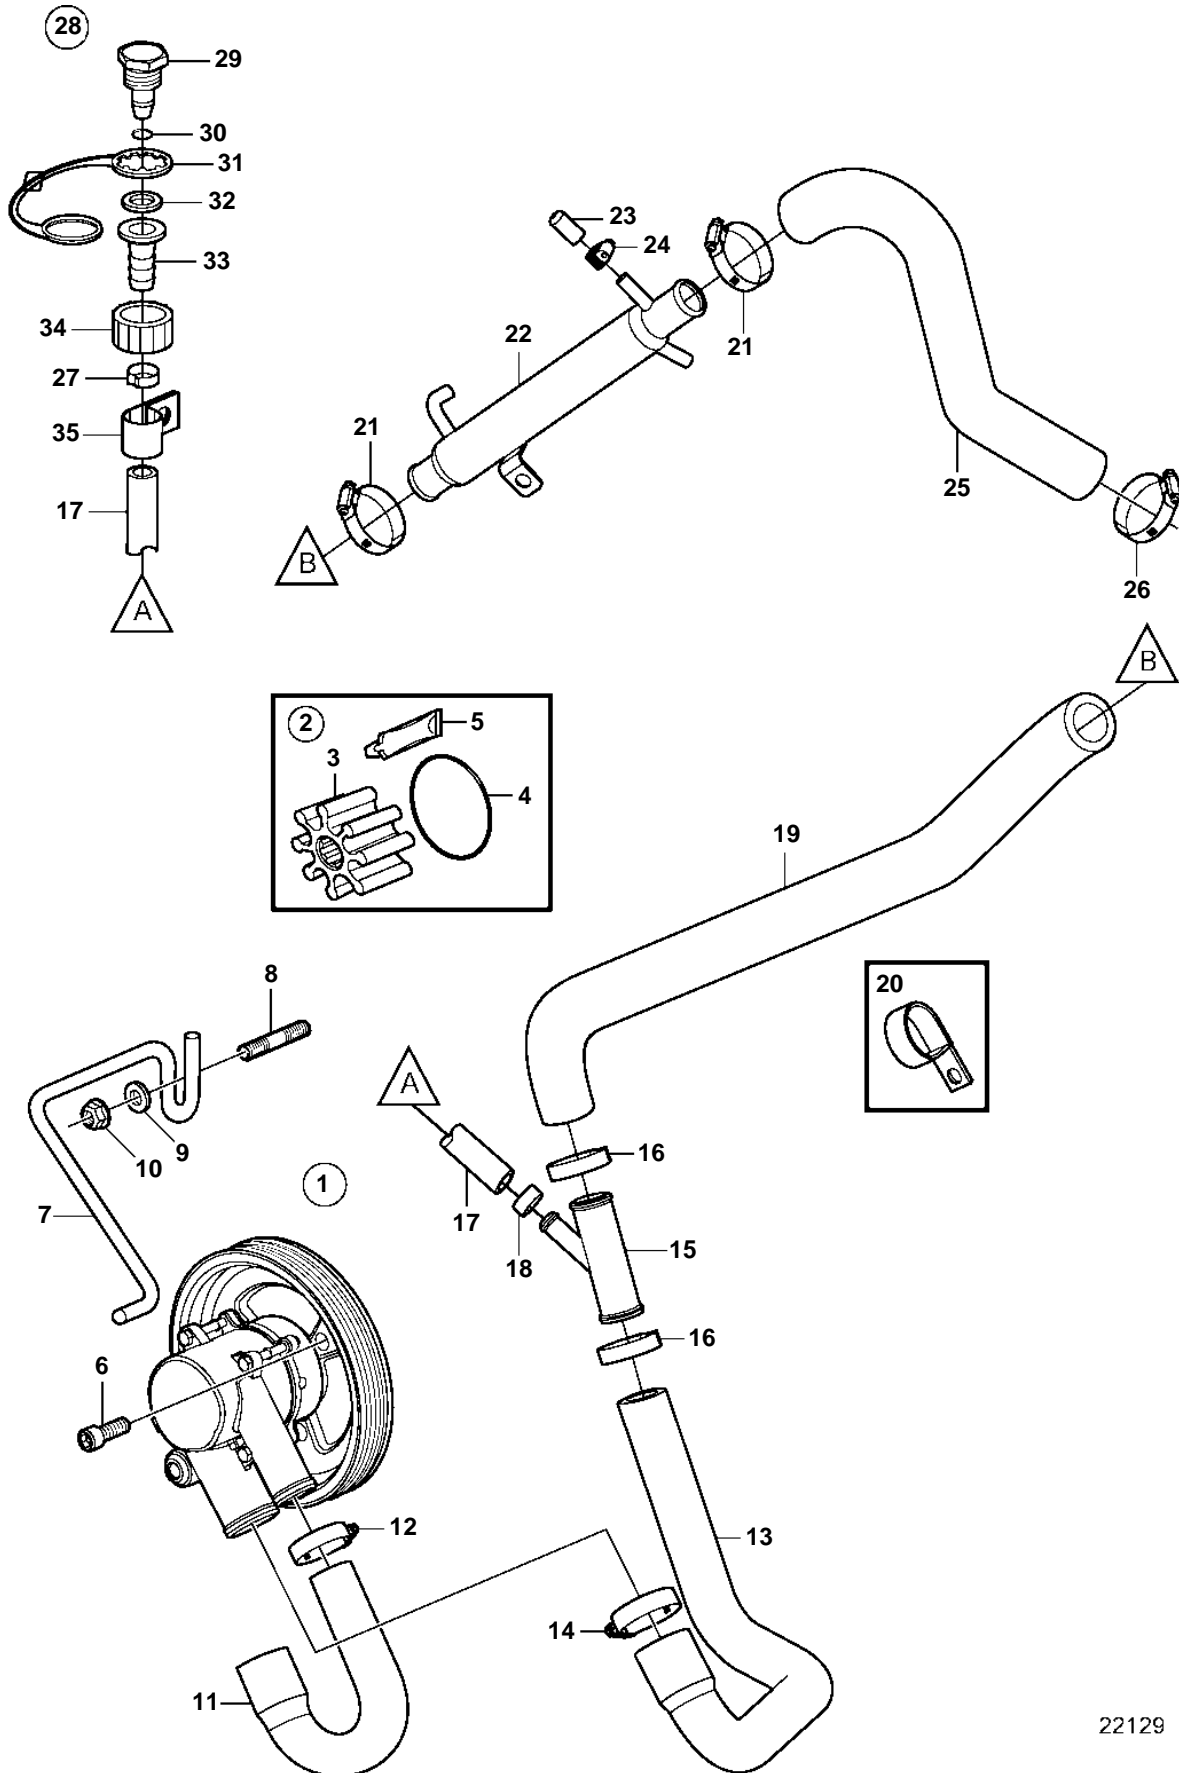

5.0GL-JF

22129

5.0GL-JF

REF	PART NO.	QTY	DESCRIPTION	NOTES
1	3812519	1	Pump	replaced by next part number
	21212799	1	Pump	
2	3842786	1	• Kit	replaced by next part number
	21213664	1	• Impeller kit	
3		1	• • Impeller	not sold separately
4	3858938	1	• • O-ring	
5		1	• • Lubricant, glycerin	not sold separately
6	3857939	3	Screw	
7	3817688	1	Bracket	
8	941814	2	Stud	
9	980933	2	Washer	
10	3857181	2	Flange lock nut	
11	3817818	1	Hose	
12	3863441	1	Hose clamp	
13	3817823	1	Hose	
14	3863440	1	Hose clamp	
15	3862699	1	T-pipe	
16	982645	2	Clamp	
17	3862901	1	Hose	
18	983168	1	Clamp	
19	3862543	1	Hose	
20	3853312	1	Clamp	
21	3862629	1	Oil cooler	
22	3863444	2	Hose clamp	
23	3856766	1	Cardboard tube	
24	3860413	1	Hose clamp	
25	3817579	1	Hose	
26	3812302	1	Hose clamp	
27	983146	1	Clamp	
28	3807440	1	Connector	
29		1	• Cap	not sold separately
30	942978	1	• O-ring	
31	3862082	1	• Retainer	
32	3807664	1	• Washer	
33		1	• Connector	not sold separately
34		1	• Connector	not sold separately
35	3862891	1	Attaching clamp	