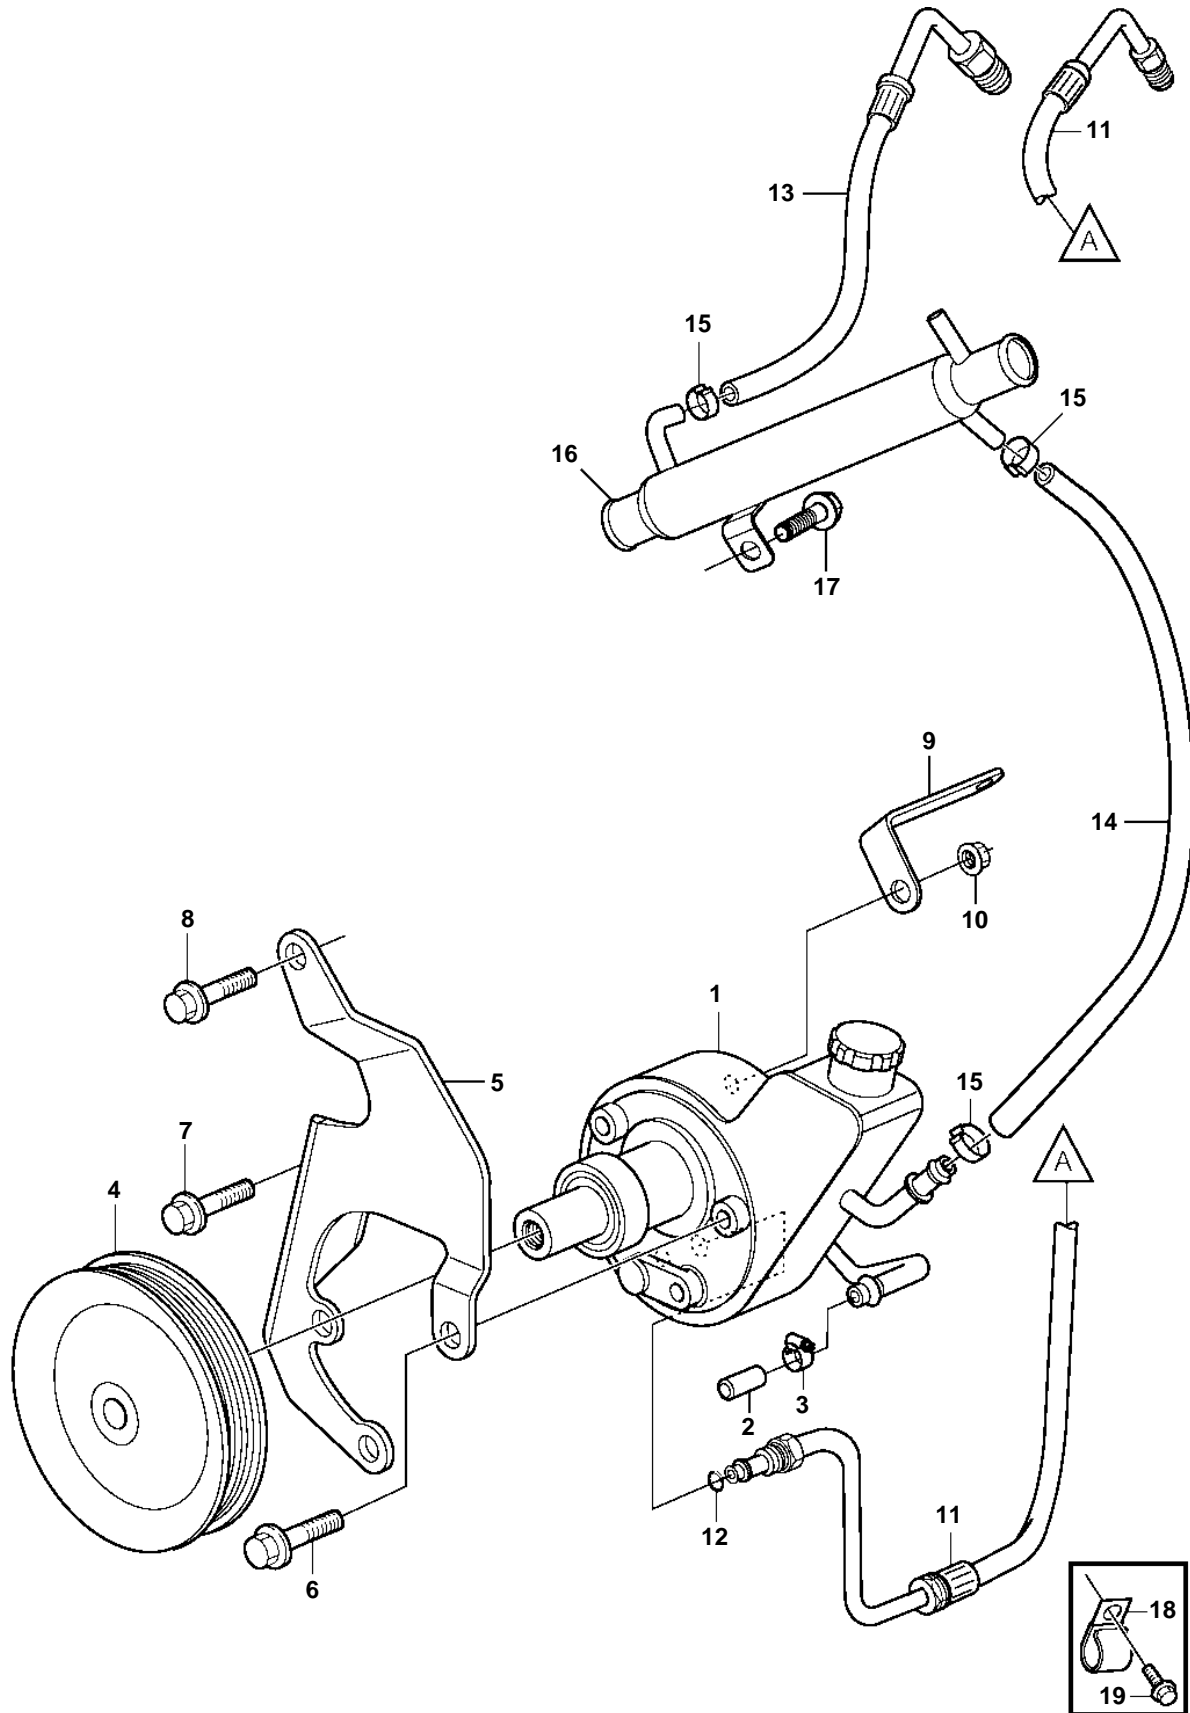

5.0GL-H, 5.0GL-HF

5.0GL-H, 5.0GL-HF

REF	PART NO.	QTY	DESCRIPTION
1	3860871	1	Power steering pump
2	3856766	2	Cap
3	3860413	2	Clamp
4	3888078	1	Pulley
5	3817841	1	Bracket
6	3853405	3	Screw
7	3853557	1	Screw
8	3853405	1	Screw
9	3843928	1	Bracket
10	971098	1	Flange lock nut
11	3863145	1	Pressure hose
12	3852497	1	O-ring
13	3863148	1	Hose
14	3863008	1	Hose
15	982663	3	Clamp
16	3862629	1	Oil cooler
17	3860582	1	Screw
18		1	Clamp
19	3853392	1	Screw