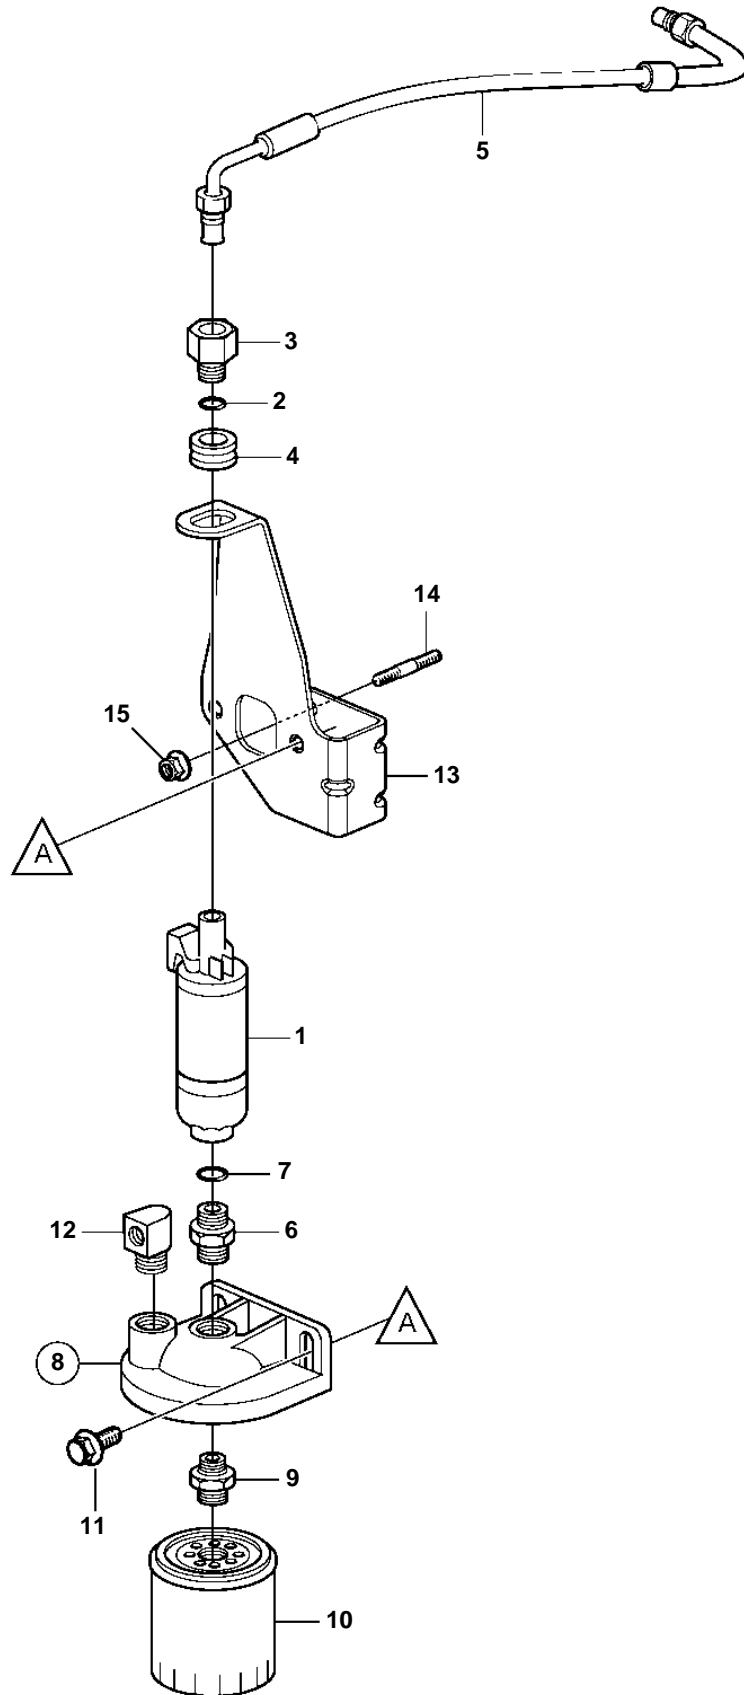

5.0GL-H, 5.0GL-HF

5.0GL-H, 5.0GL-HF

REF	PART NO.	QTY	DESCRIPTION	NOTES
1	3858261	1	Fuel pump	
2	3850820	1	O-ring	
3	856954	1	Nipple	
4	3858345	1	Grommet	
5	3883160	1	Fuel line	
6	3853493	1	Fitting	
7	3850819	1	· O-ring	
8	3850861	1	Cover	
9		1	· Connector	not sold separately
10	3862228	1	· Fuel filter	
11	3853557	2	Screw	
12	3852013	1	Elbow	
13	3595460	1	Bracket	
14	3860286	2	Stud	
15	3853404	2	Lock nut	