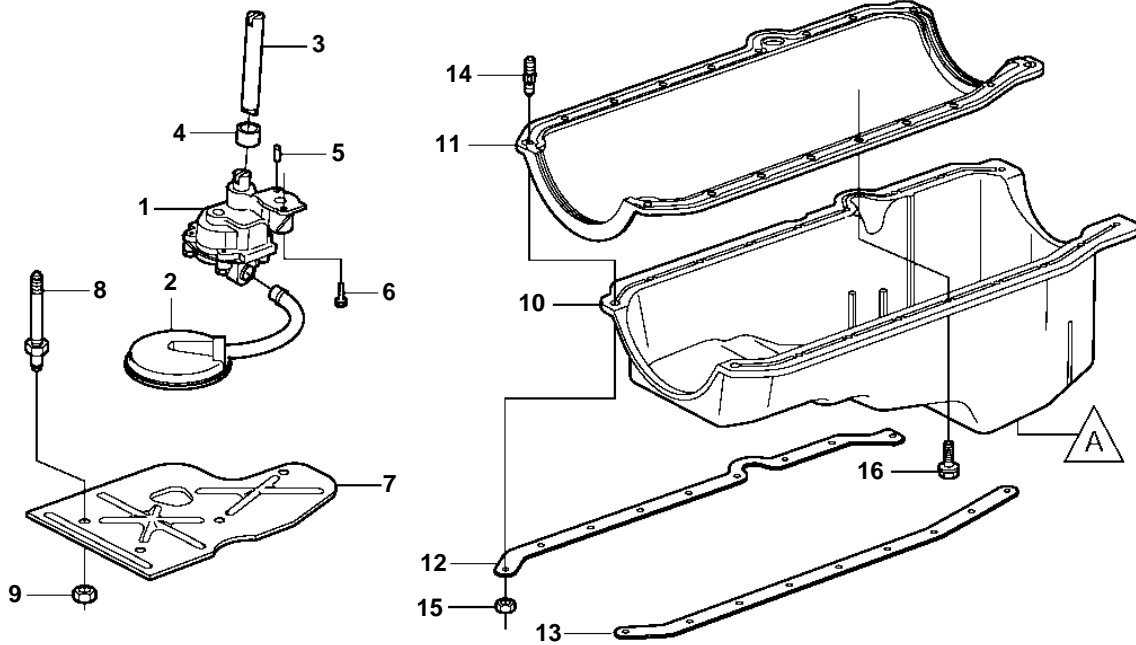

5.0GL-H, 5.0GL-HF

23326

5.0GL-H, 5.0GL-HF

REF	PART NO.	QTY	DESCRIPTION	SEE SEC.	NOTES
1	3856125	1	Oil pump		
2	3856126	1	Oil pump screen		
3	3853198	1	Shaft		
4	3853199	1	Retainer		
5	3855972	2	Pin		
6	3853234	1	Screw		
7	3852744	1	Baffle plate		
8	3862354	6	Stud		
9	3857664	5	Nut		
10	3857778	1	Oil pan		
11	3856138	1	Gasket kit		
12	3856121	1	Reinforcement		STARBOARD
13	3856120	1	Reinforcement		PORT
14	3853202	4	Stud		
15	3856930	4	Nut		
16	3852595	14	Screw		
17	3860075	1	Clamp		
18	3886067	2	Oil feed hose		
19	3886181	4	Fitting		
20		4	· O-ring		
21		4	Clip		
22	3886045	1	Adapter		
23	3852015	1	· Connector		
24	835440	1	Oil filter		
			· Bulletin P-21-7-1	P-21-7-1-EN	Oil Filters, GM gas engines
25	3852219	1	Valve		
26	3852133	2	Screw		
27	3852470	1	O-ring		
28	3886019	1	Adapter		
29	3852089	1	O-ring		
30	3853495	1	Retainer		
31		1	Tube		
32	3852033	1	O-ring		
33	3851981	1	Sealing washer		
34	3587783	1	Fitting		
35	3853674	1	O-ring		
36	3852007	1	Washer		
37	888958	1	Retainer		
38	3862844	1	Oil dipstick		