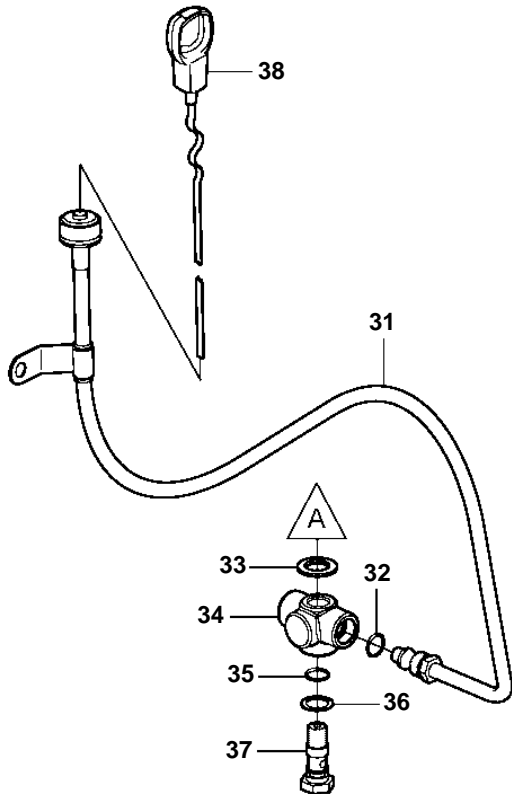

5.0GL-H, 5.0GL-HF

23326

5.0GL-H, 5.0GL-HF

REF	PART NO.	QTY	DESCRIPTION	SEE SEC.	NOTES
1	3856125	1	Oil pump		
2	3856126	1	Oil pump screen		
3	3853198	1	Shaft		
4	3853199	1	Retainer		
5	3855972	2	Pin		
6	3853234	1	Screw		
7	3852744	1	Baffle plate		
8	3862354	6	Stud		
9	3857664	5	Nut		
10	3857778	1	Oil pan		
11	3856138	1	Gasket kit		
12	3856121	1	Reinforcement		STARBOARD
13	3856120	1	Reinforcement		PORT
14	3853202	4	Stud		
15	3856930	4	Nut		
16	3852595	14	Screw		
17	3860075	1	Clamp		
18	3886067	2	Oil feed hose		
19	3886181	4	Fitting		
20		4	· O-ring		
21		4	Clip		
22	3886045	1	Adapter		
23	3852015	1	· Connector		
24	835440	1	Oil filter		
			· Bulletin P-21-7-1	P-21-7-1-EN	Oil Filters, GM gas engines
25	3852219	1	Valve		
26	3852133	2	Screw		
27	3852470	1	O-ring		
28	3886019	1	Adapter		
29	3852089	1	O-ring		
30	3853495	1	Retainer		
31		1	Tube		
32	3852033	1	O-ring		
33	3851981	1	Sealing washer		
34	3587783	1	Fitting		
35	3853674	1	O-ring		
36	3852007	1	Washer		
37	888958	1	Retainer		
38	3862844	1	Oil dipstick		