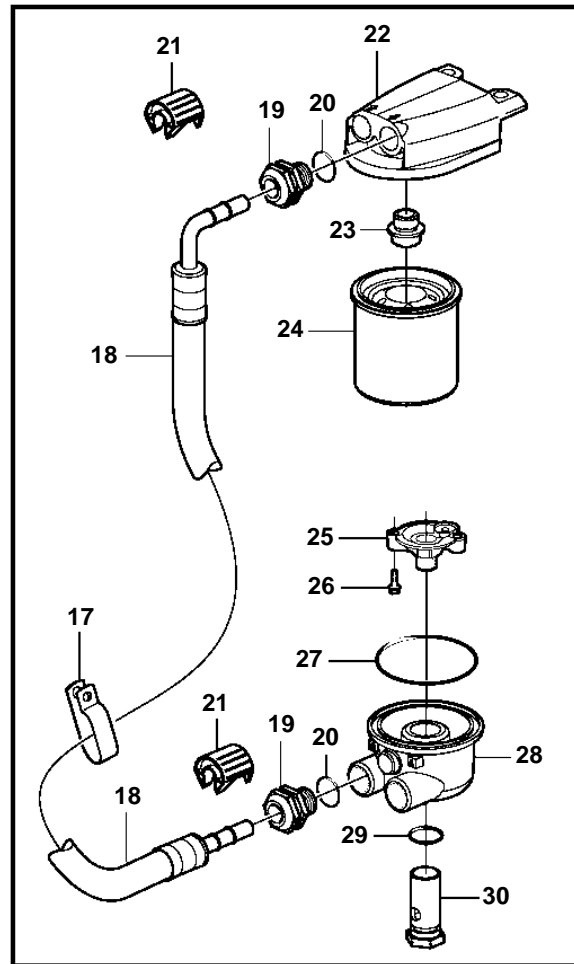

5.0GL-H, 5.0GL-HF

23326

5.0GL-H, 5.0GL-HF

REF	PART NO.	QTY	DESCRIPTION	SEE SEC.	NOTES
1	3856125	1	Oil pump		
2	3856126	1	Oil pump screen		
3	3853198	1	Shaft		
4	3853199	1	Retainer		
5	3855972	2	Pin		
6	3853234	1	Screw		
7	3852744	1	Baffle plate		
8	3862354	6	Stud		
9	3857664	5	Nut		
10	3857778	1	Oil pan		
11	3856138	1	Gasket kit		
12	3856121	1	Reinforcement		STARBOARD
13	3856120	1	Reinforcement		PORT
14	3853202	4	Stud		
15	3856930	4	Nut		
16	3852595	14	Screw		
17	3860075	1	Clamp		
18	3886067	2	Oil feed hose		
19	3886181	4	Fitting		
20		4	· O-ring		
21		4	Clip		
22	3886045	1	Adapter		
23	3852015	1	· Connector		
24	835440	1	Oil filter		
			· Bulletin P-21-7-1	P-21-7-1-EN	Oil Filters, GM gas engines
25	3852219	1	Valve		
26	3852133	2	Screw		
27	3852470	1	O-ring		
28	3886019	1	Adapter		
29	3852089	1	O-ring		
30	3853495	1	Retainer		
31		1	Tube		
32	3852033	1	O-ring		
33	3851981	1	Sealing washer		
34	3587783	1	Fitting		
35	3853674	1	O-ring		
36	3852007	1	Washer		
37	888958	1	Retainer		
38	3862844	1	Oil dipstick		