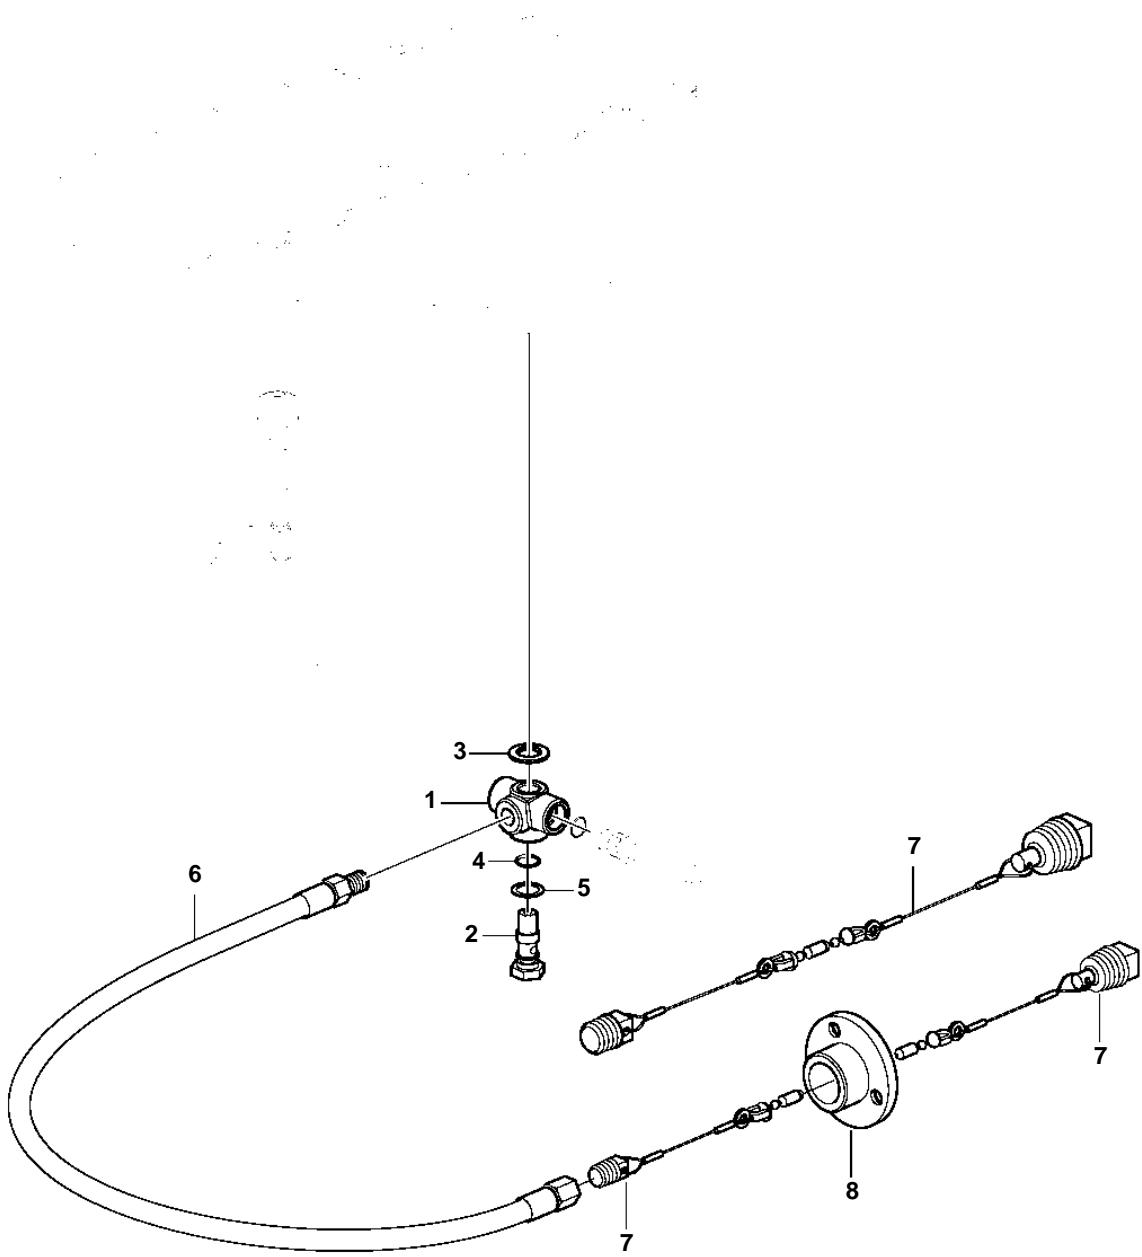

5.0GL-H, 5.0GL-HF

23327

5.0GL-H, 5.0GL-HF

REF	PART NO.	QTY	DESCRIPTION
1	3587787	1	Fitting
2	888958	1	Retainer
3	3851981	1	Sealing washer
4	3853674	1	O-ring
5	3852007	1	Washer
6	888964	1	Oil hose
7	888972	1	Clip
8	888970	1	Fitting