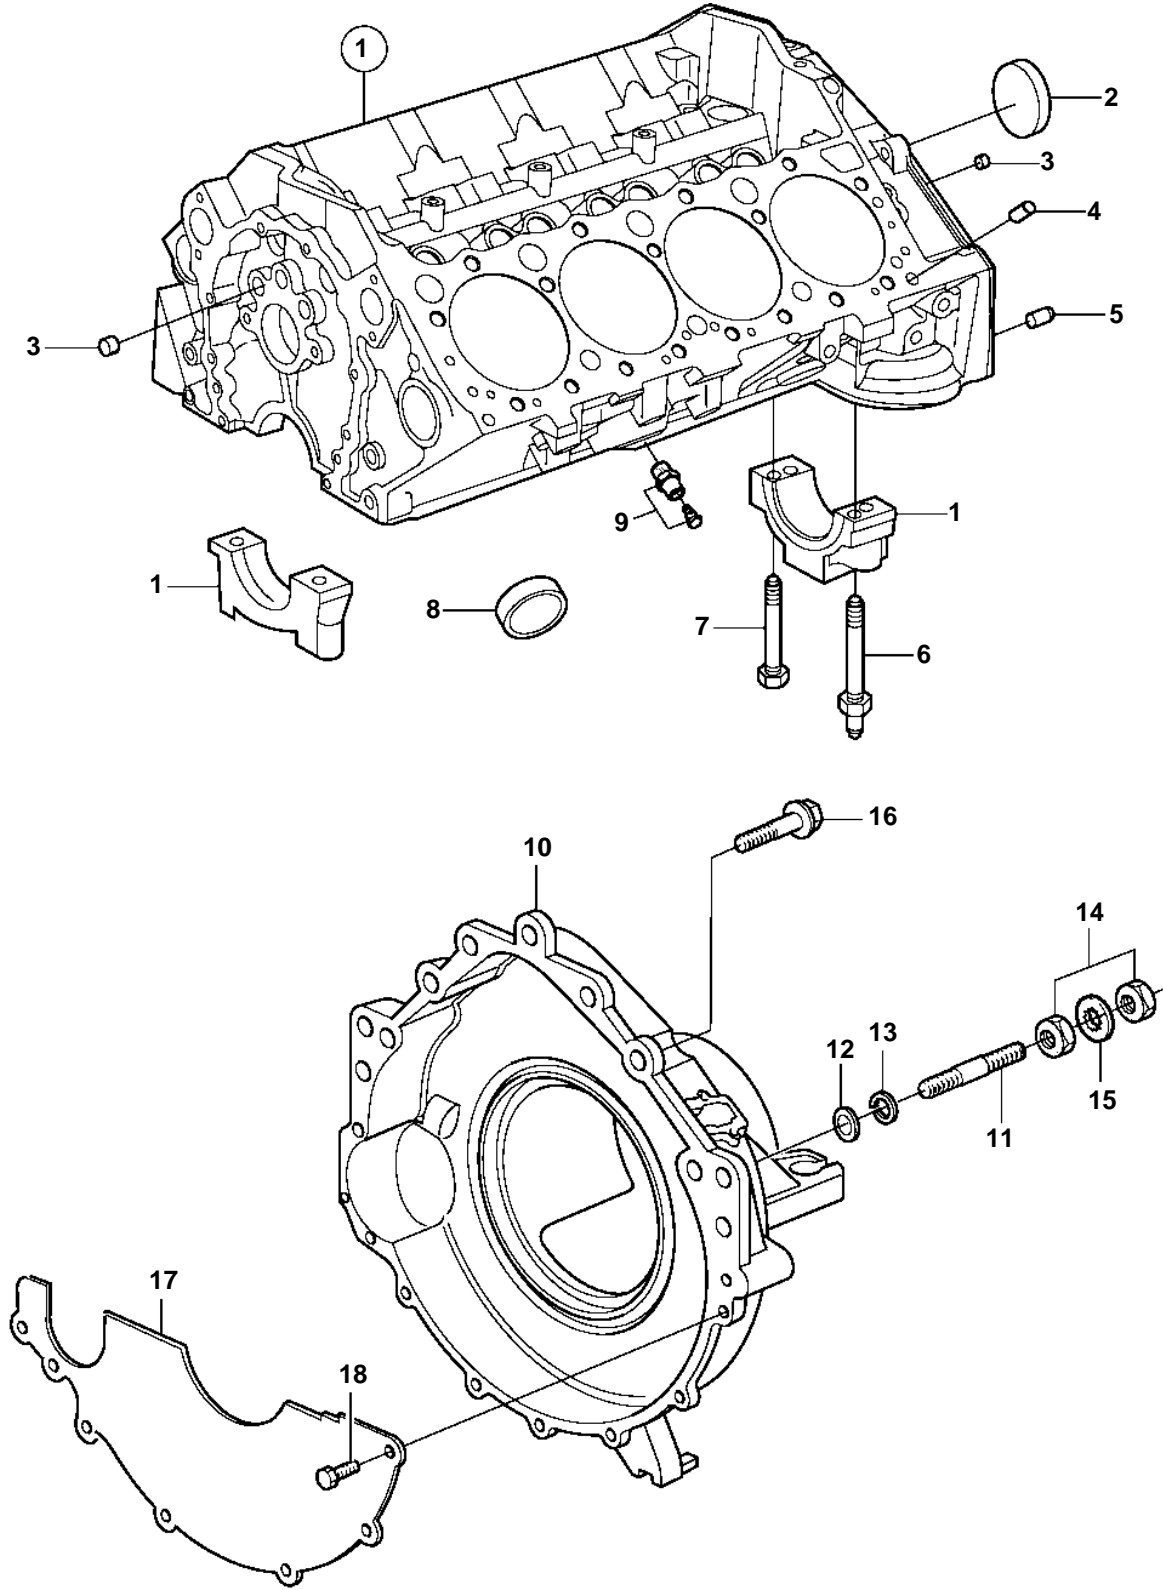

5.0GL-H

22006

5.0GL-H

REF	PART NO.	QTY	DESCRIPTION	NOTES
1		1	Cylinder block	See longblock in Repair Kits section
2	3853209	1	• Core plug	
3	952075	X	• Plug	
4	3853114	4	• Locating pin, cylinder head	
5	3856001	2	• Pin, flywheel housing	
6	3862354	6	• Stud	
7	3862355	10	• Screw	
8	3852100	8	Core plug	
9	3854494	X	Drain cock	
10	3808573	1	Flywheel housing	
11	3850571	2	Stud	
12	980933	2	Washer	
13	3852002	2	Lock washer	
14	3852065	4	Nut	
15	3852070	4	Washer	
16	3853392	2	Screw	L=2.50" (64mm)
	3860582	3	Screw	L=1.25" (32mm)
17	3854604	1	Cover	
18	3852421	4	Screw	