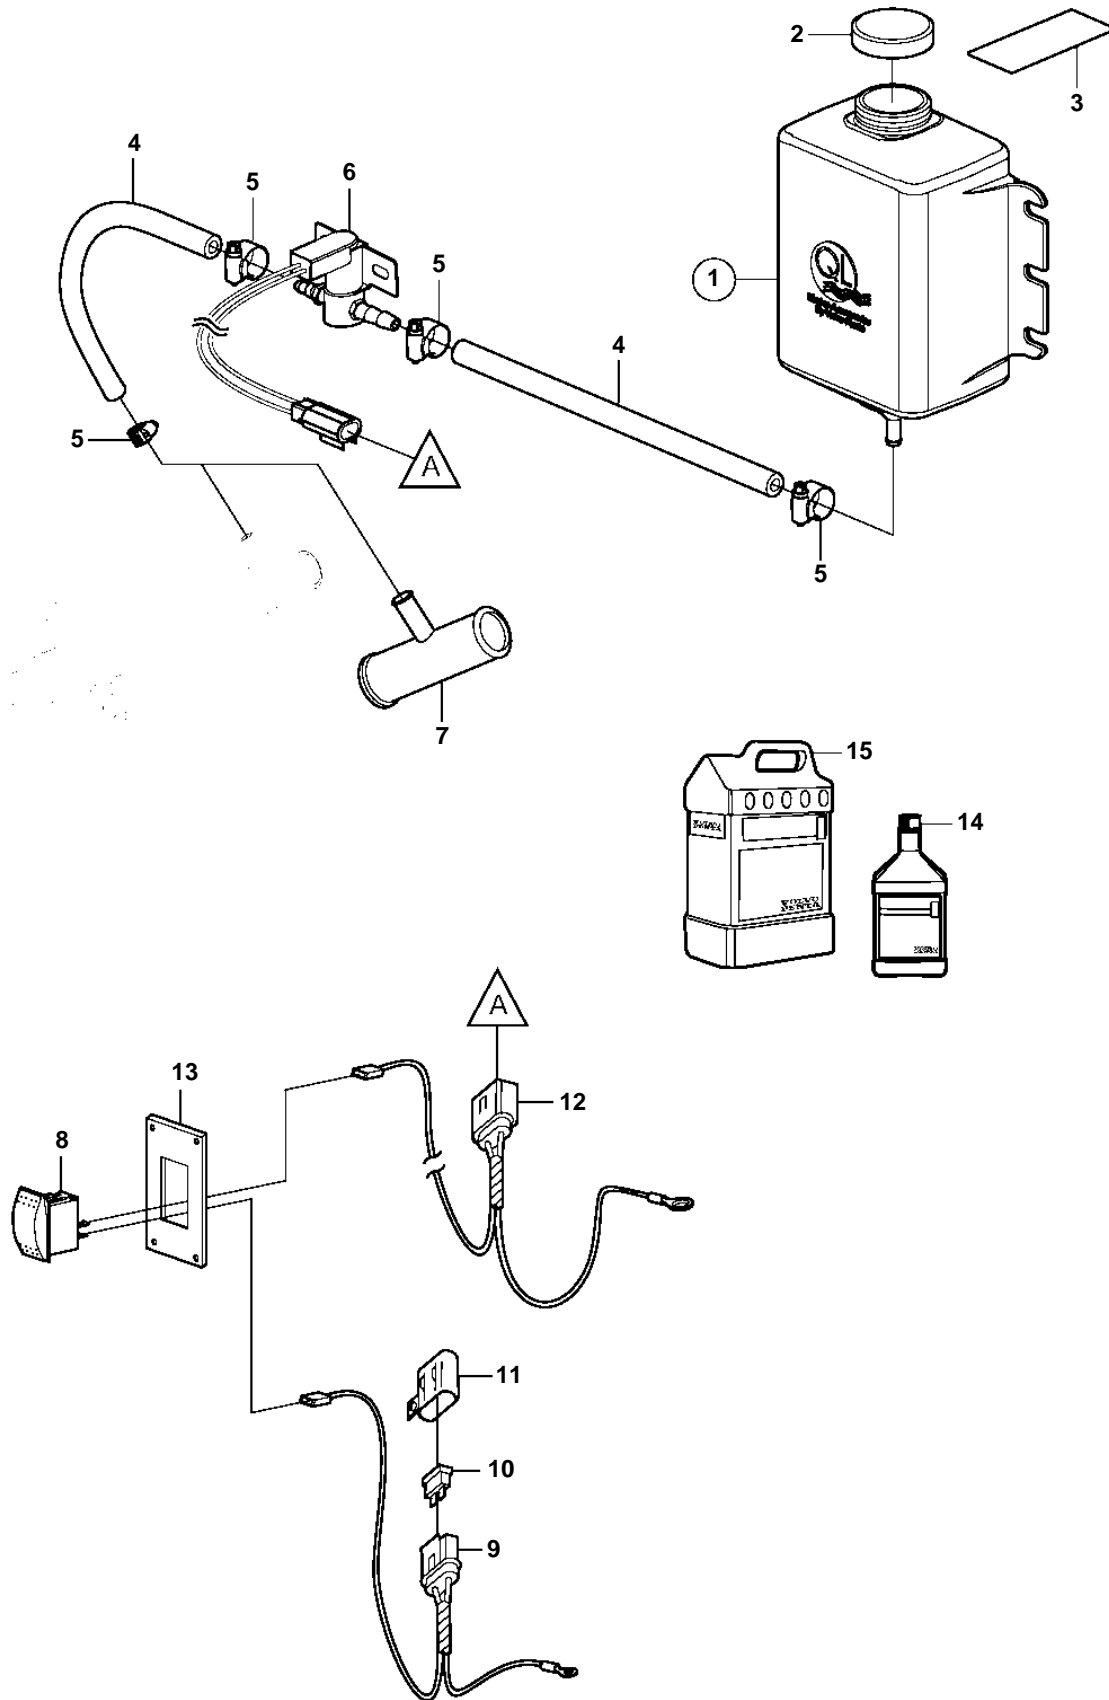

5.0GL-H, 5.0GL-HF

23330

5.0GL-H, 5.0GL-HF

REF	PART NO.	QTY	DESCRIPTION	NOTES
1	3808877	1	Tank	
2		1	• Cap	not sold separately
3	7741899	1	Decal	
4	3587529	1	Hose	Cut
5	3860413	4	Clamp	
6	3808911	1	Solenoid valve	
7	3589414	1	T-nipple	1"
	3589415	1	T-nipple	1.25"
8	3862491	1	Switch	
9	3862489	1	Wiring harness	
10	983966	1	• Fuse	
11	8072808	1	• Cover	
12	3862490	1	Cable harness	
13	3862899	1	Switch plate	Black
	3862898	1	Switch plate	White
	3862900	1	Switch plate	Woodgrain
14	41103103	1	Neutralizing agent	1 Quart (946ml)
15	41103102	1	Neutralizing agent	1 Gallon (3,78L)