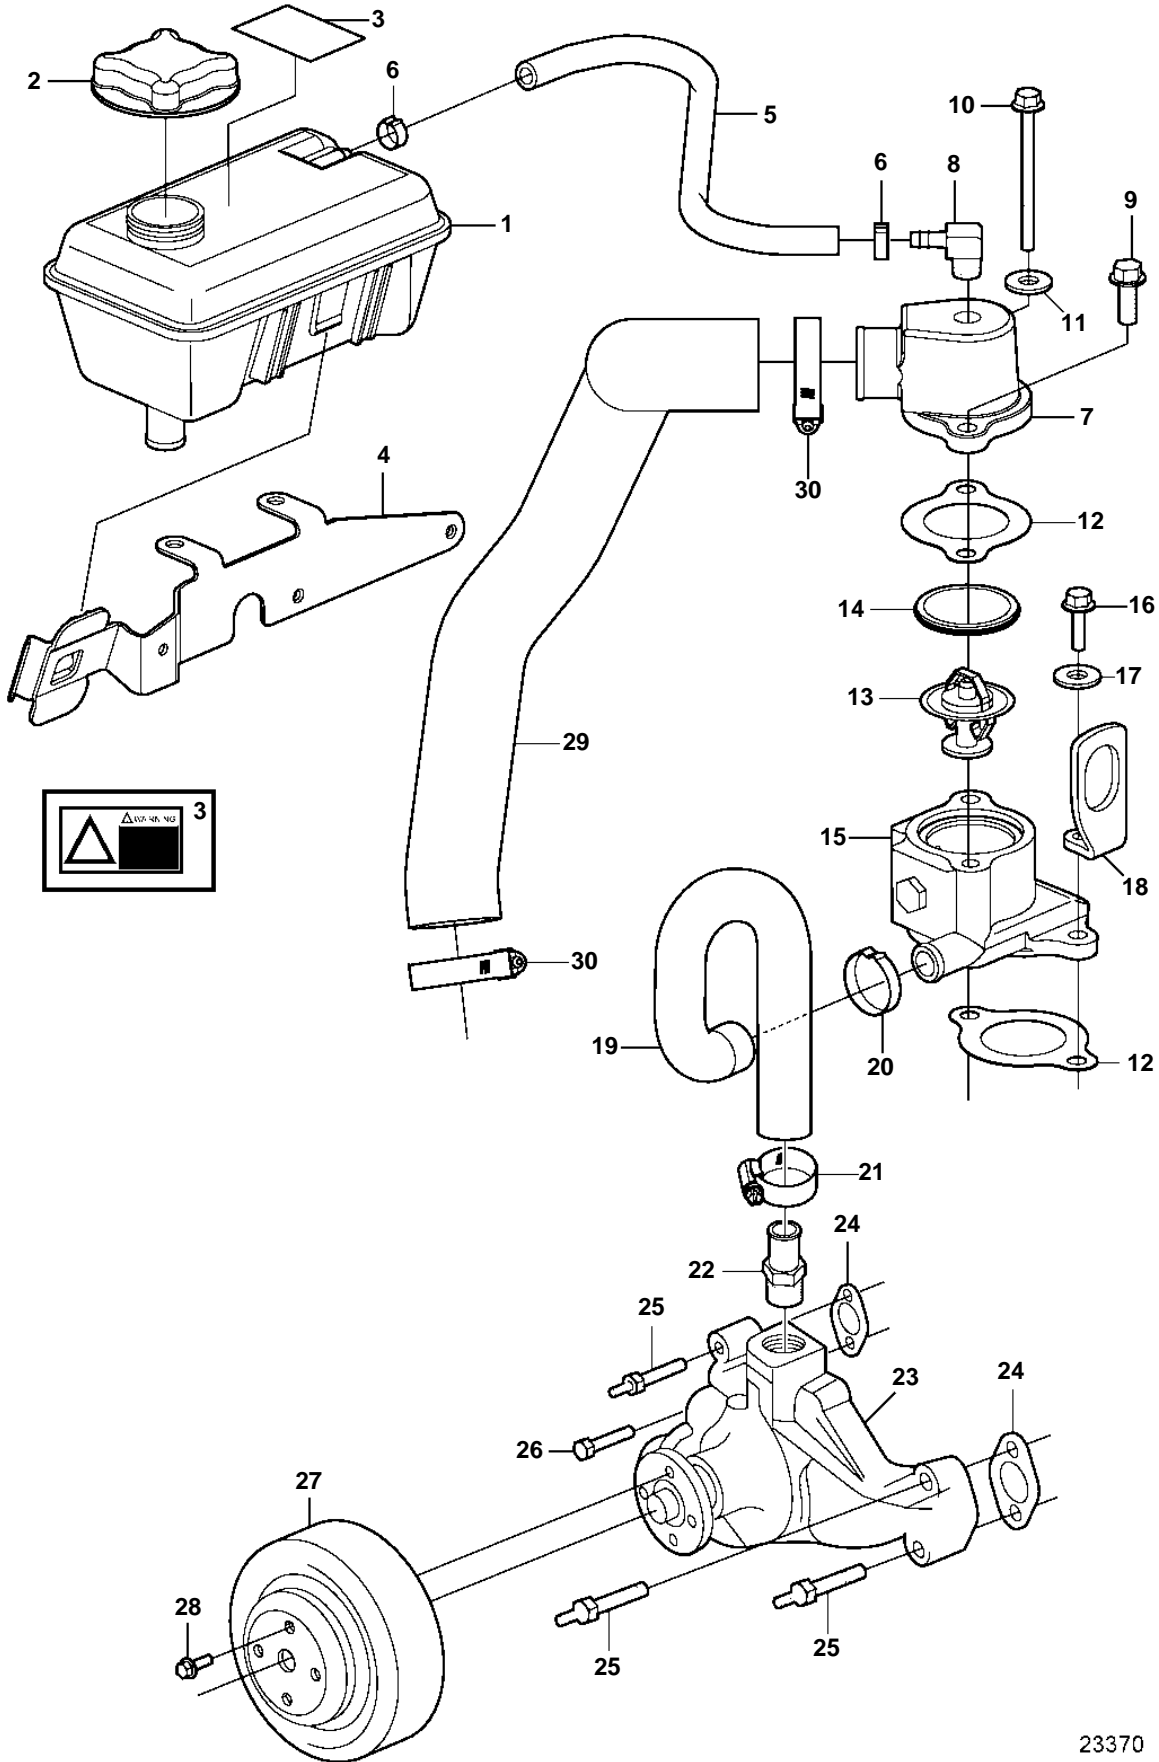

5.0GL-HF

23370

5.0GL-HF

| REF | PART NO. | QTY | DESCRIPTION | NOTES |
|-----|----------|-----|--------------------|----------|
| 1 | 861105 | 1 | Expansion tank | |
| 2 | 1674083 | 1 | Pressure cap | |
| 3 | 3858552 | 1 | Decal | WARNING! |
| 4 | 3842583 | 1 | Bracket | |
| 5 | 3860955 | 1 | Hose | |
| 6 | 3860413 | 1 | Clamp | |
| | 982643 | 1 | Clamp | Oetiker |
| 7 | 3860555 | 1 | Thermostat housing | |
| 8 | 3860585 | 1 | Fitting | |
| 9 | 3860163 | 1 | Screw | |
| 10 | 3853391 | 1 | Screw | |
| 11 | 3852162 | 1 | Washer | |
| 12 | 3852111 | 2 | Gasket | |
| 13 | 3831426 | 1 | Thermostat kit | |
| 14 | 416033 | 1 | Sealing ring | |
| 15 | 3851384 | 1 | Thermostat housing | |
| 16 | 3853401 | 1 | Screw | |
| 17 | 3852162 | 1 | Washer | |
| 18 | 3861919 | 1 | Bracket | |
| 19 | 3842131 | 1 | Hose | |
| 20 | 982716 | 1 | Clamp | |
| 21 | 3863439 | 1 | Clamp | |
| 22 | 983744 | 1 | Hose nipple | |
| 23 | 3853850 | 1 | Circulation pump | |
| 24 | 3852477 | 2 | Gasket | |
| 25 | 3856147 | 3 | Stud | |
| 26 | 3856137 | 1 | Screw | |
| 27 | 3860083 | 1 | Pulley | |
| 28 | 3853390 | 4 | Screw | |
| 29 | 3841899 | 1 | Hose | |
| 30 | 3812304 | 2 | Clamp | |