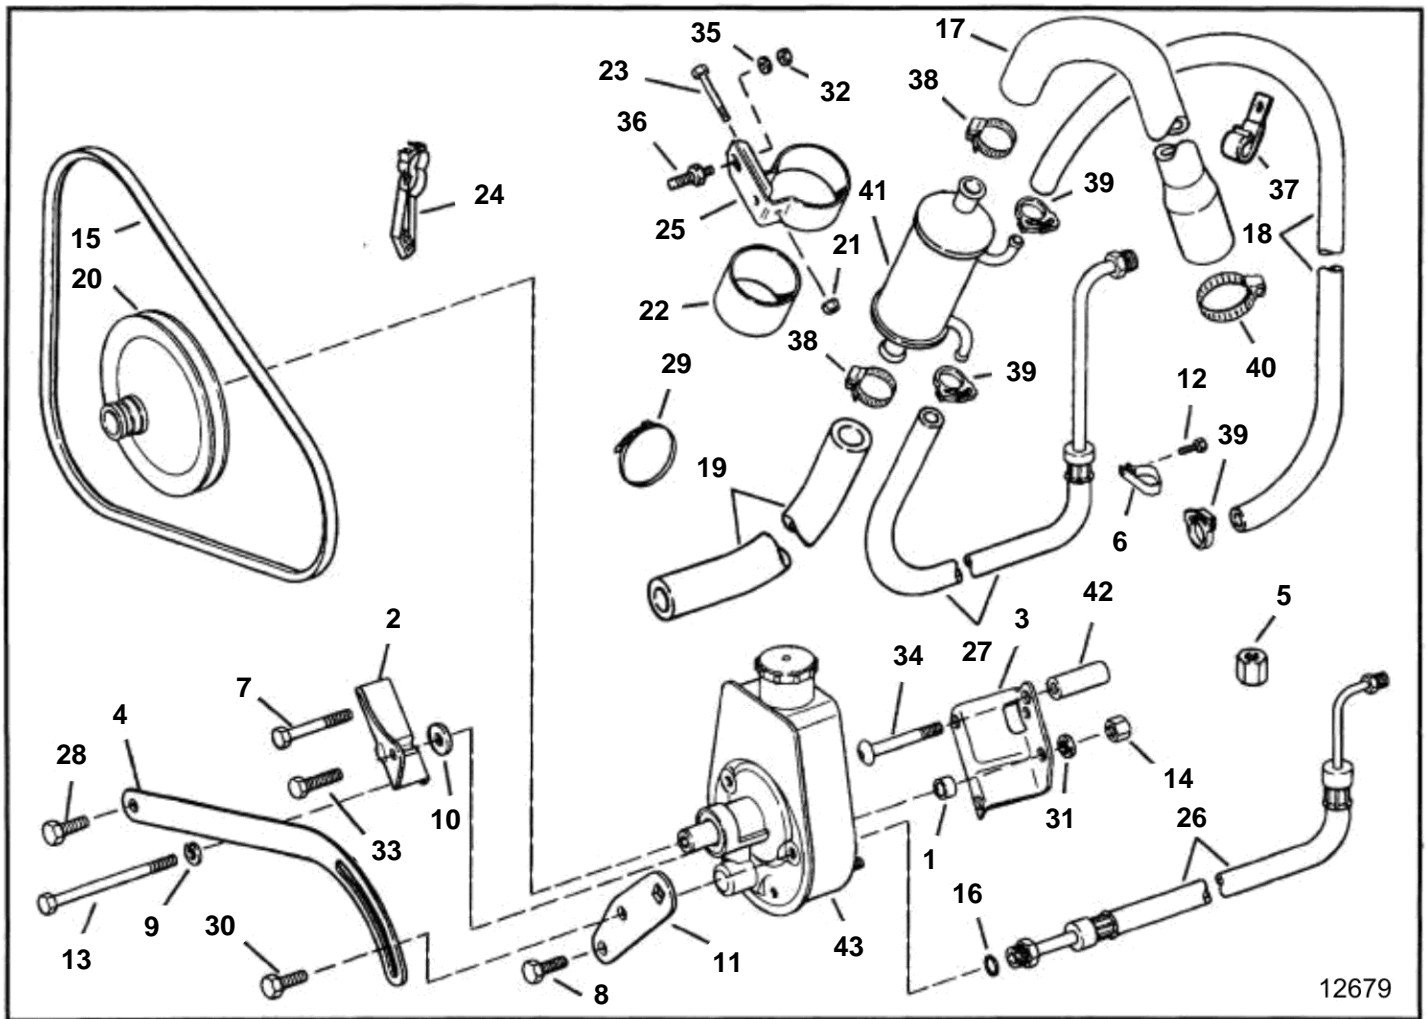

5.0FIPNCACE, 5.0FIPNCBCE, 5.0FIPNCMCE, 5.0FIPNCSCE

5.0FIPNCACE, 5.0FIPNCBCE, 5.0FIPNCMCE, 5.0FIPNCSC

REF	PART NO.	QTY	DESCRIPTION	NOTES
1	3852495	1	Spacer, P/S pump to bracket, rear	
2		1	Bracket, P/S pump to engine	
3		1	Bracket, P/S pump to engine	
4	3853660	1	Brace	
5	3853315	1	Fitting, Steering hose plug	
6		1	Clamp	
7	3853394	1	Screw	
8	3853405	1	Screw	
9		1	Washer	
10	3852116	1	Washer, Bracket to steering pump, front	
11	3853327	1	Bracket	
12	3853398	1	Screw, Clamp to cylinder head	
13	3852256	1	Screw, Bracket, pump to engine	
14	3852498	1	Nut	
15	3853331	1	V-belt, power steering pump	
16	3852497	1	O-ring, Pressure hose to steering pump	
17	3853580	1	Hose, Reservoir assy to oil cooler	
18	3853632	1	Hose, Oil cooler to steering pump, return	Fi/FSi
19	3853581	1	Hose, Cooler to therm. hsg	Fi/FSi
20	3853804	1	Pulley	
21	3852079	1	Nut, Oil cooler bracket	
22	3853236	1	Spacer	
23	3852126	1	Screw, Oil cooler & bracket assy	
24	3852709	1	Clamp, Hoses to valve cover	
25		1	Clamp	
26		1	Pressure hose, Pump to cylinder	
	3853863	1	Hose, Pump to cylinder	
27	3854168	1	Hose	Fi/FSi
28	3853557	1	Screw	
29		1	Lock strap	
30	3853406	1	Screw	
31	3852162	1	Washer, Spacer, oil cooler clamp to reservoir	Fi/FSi
32	3852161	1	Nut, Oil cooler to engine	
33	3853405	3	Screw, Steering pump bracket to steering pump	
34	3852700	1	Screw, Support tube to engine	
35	3852058	1	Washer	
36	3852599	1	Stud, Oil cooler to engine	
37	3852490	1	Clamp, Steering pump hoses to intake manifold	
38	3853780	2	Clamp, Water hoses	
39	3852196	2	Clamp, Oil hoses	
40	3850422	1	Clamp, Water to gimbal hsg	SX, DP-S
	3852602	1	Clamp, Water to gimbal hsg	290 DP
41	3851921	1	Oil cooler, PIS	
42	3852699	1	Pipe, Bracket to engine	
43	3850491	1	Power steering pump	