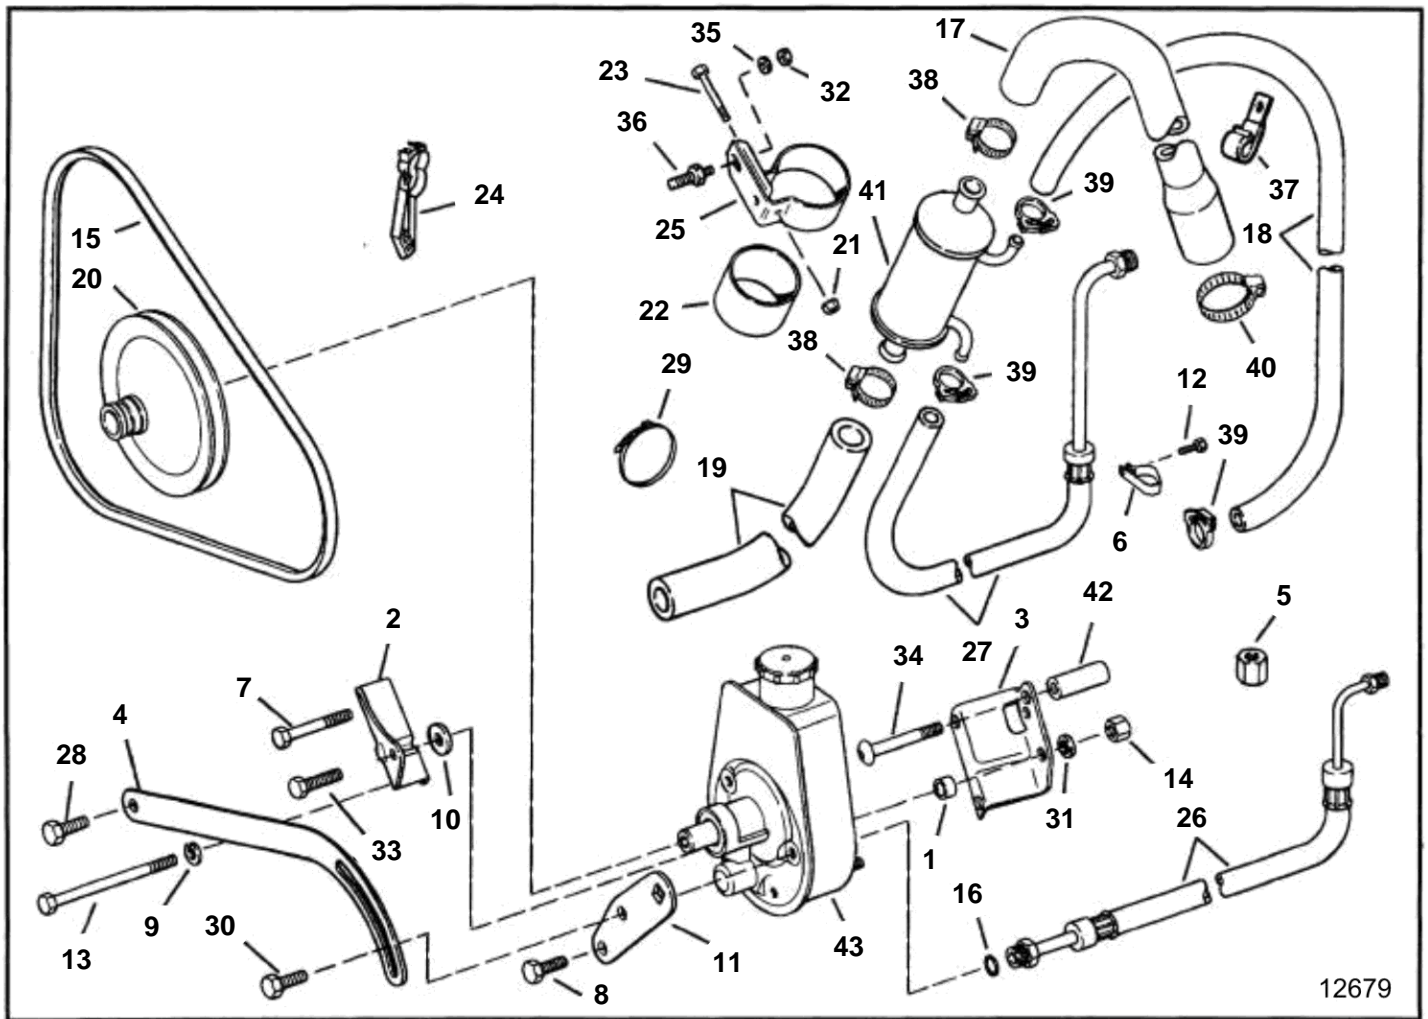

5.0FLPNCA, 5.0FLPNCB, 5.0FLPNCM, 5.0FLPNCS

5.0FLPNCA, 5.0FLPNCB, 5.0FLPNCM, 5.0FLPNCS

REF	PART NO.	QTY	DESCRIPTION	NOTES
1	3852495	1	Spacer, P/S pump to bracket, rear	
2		1	Bracket, P/S pump to engine	
3		1	Bracket, P/S pump to engine	
4	3853660	1	Brace	
5	3853315	1	Fitting, Steering hose plug	
6		1	Clamp	
7	3853394	1	Screw	
8	3853405	1	Screw	
9		1	Washer	
10	3852116	1	Washer, Bracket to steering pump, front	
11	3853327	1	Bracket	
12	3853398	1	Screw, Clamp to cylinder head	
13	3852256	1	Screw, Bracket, pump to engine	
14	3852498	1	Nut	
15	3853331	1	V-belt, power steering pump	
16	3852497	1	O-ring, Pressure hose to steering pump	
17	3850416	1	Hose, Gimbal hsg to oil cooler	290 DP; FL
	3852285	1	Hose, Gimbal to oil cooler	SX, DP-S; FL
18	3852706	1	Hose, Oil cooler to steering pump, return	FL
19	3852286	1	Hose, Oil cooler to water pump	FL
20	3853804	1	Pulley	
21	3852079	1	Nut, Oil cooler bracket	
22	3853236	1	Spacer	
23	3852126	1	Screw, Oil cooler & bracket assy	
24	3852709	1	Clamp, Hoses to valve cover	
25		1	Clamp	
26		1	Pressure hose, Pump to cylinder	
	3853863	1	Hose, Pump to cylinder	
27	3854056	1	Hose	FL
28	3853557	1	Screw	
29		1	Lock strap	
30	3853406	1	Screw	
31	3852162	1	Washer, Stud, steering pump to bracket, rear	FL
32	3852161	1	Nut, Oil cooler to engine	
33	3853405	3	Screw, Steering pump bracket to steering pump	
34	3852700	1	Screw, Support tube to engine	
35	3852058	1	Washer	
36	3852599	1	Stud, Oil cooler to engine	
37	3852490	1	Clamp, Steering pump hoses to intake manifold	
38	3853780	2	Clamp, Water hoses	
39	3852196	2	Clamp, Oil hoses	
40	3850422	1	Clamp, Water to gimbal hsg	SX, DP-S
	3852602	1	Clamp, Water to gimbal hsg	290 DP
41	3851921	1	Oil cooler, PIS	
42	3852699	1	Pipe, Bracket to engine	
43	3850491	1	Power steering pump	