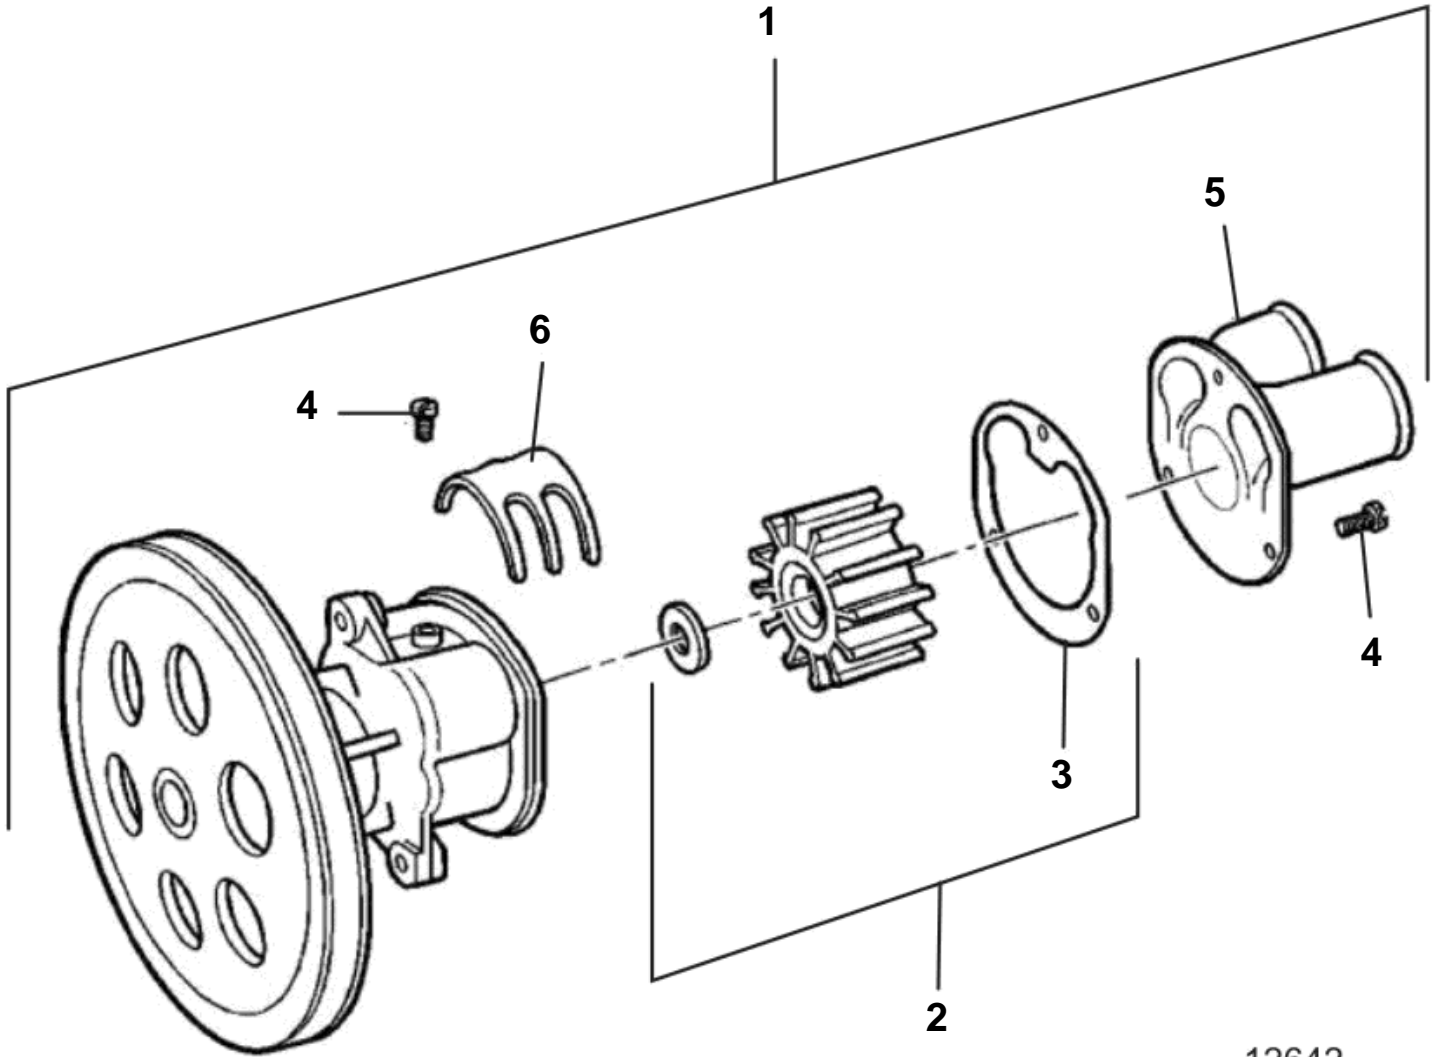

5.0FIPNCBCE, 5.0FIPNCSCE, 5.0FLPNCB, 5.0FLPNCS

12642

5.0FIPNCBCE, 5.0FIPNCSCE, 5.0FLPNCB, 5.0FLPNCS

REF	PART NO.	QTY	DESCRIPTION	SEE SEC.	NOTES
1	3851995	1	Sea water pump		
2	3856039	1	· Impeller kit		
			· Bulletin P-26-6-2	P-26-6-2-EN	Impeller kits
3	3855782	1	· · Gasket, Plate to body		
4	841693	4	· Screw		
5	3851697	1	· End cover		
6	3851698	1	· Pump cam, Impeller		