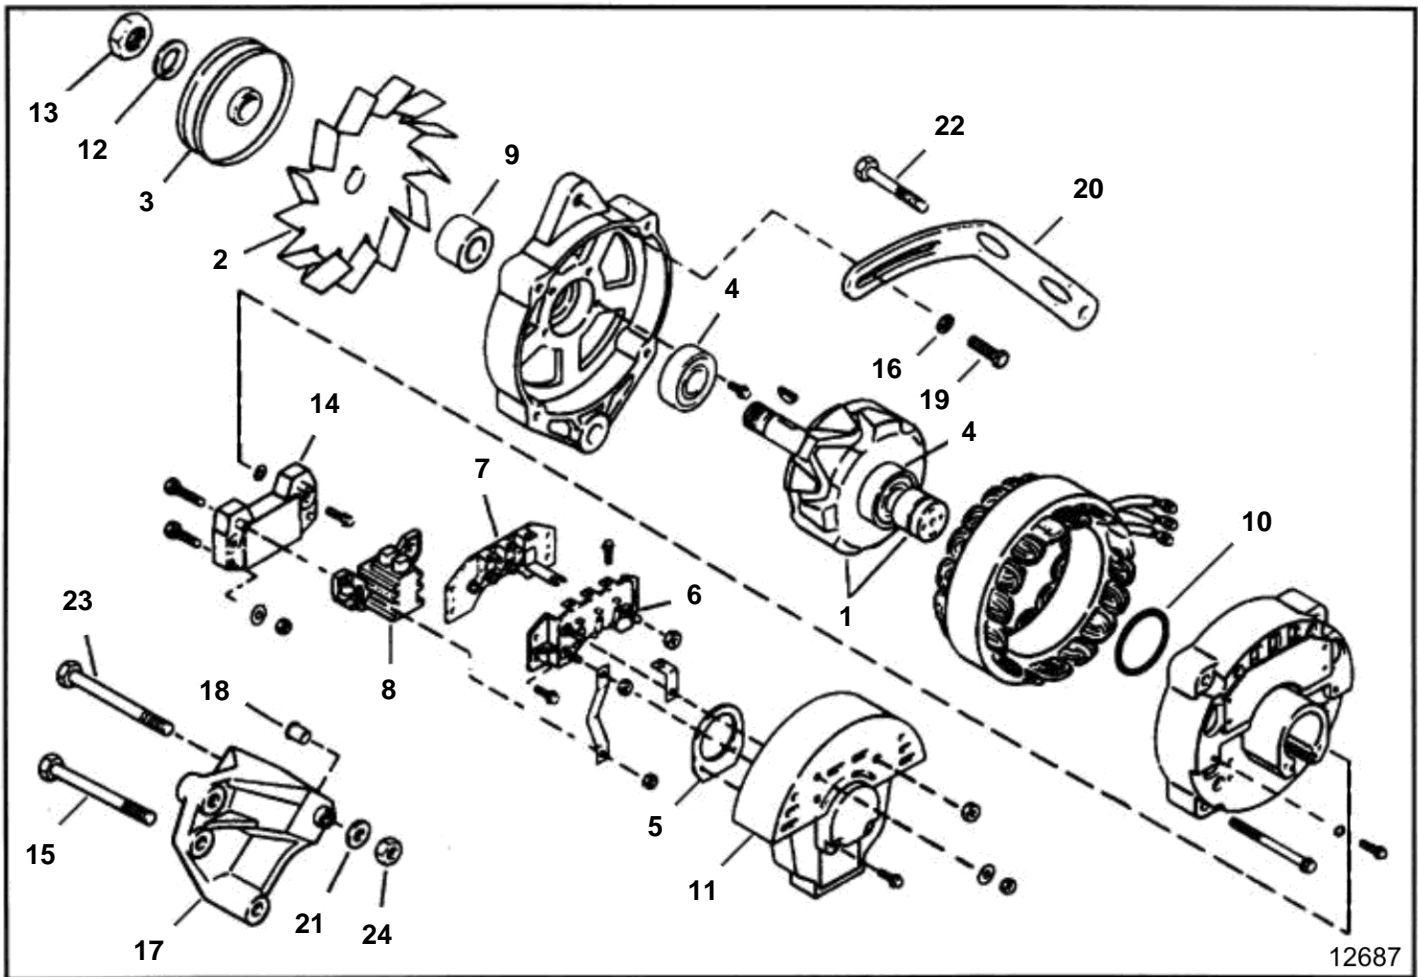

5.0FIPHUBCE, 5.0FIPHUCCE, 5.0FIPHUECE, 5.0FIPHURCE, 5.0FIPHUSCE, 5.8FIIHUBCE, 5.8FIIHUECE, 5.8FIPHUBCE, 5.8FIPHUCCE, 5.8FIPHUECE, 5.8FIPHURCE, 5.8FIPHUSCE, 5.8FSIPHUBCE, 5.8FSIPHUCCE, 5.8FSIPHUECE, 5.8FSIPHURCE, 5.8FSIPHUSCE

REF	PART NO.	QTY	DESCRIPTION	NOTES
1	3854809	1	Alternator	Un-numbered parts serviced at assembly level only
		1	· Rotor	
2	3853756	1	· Fan	
3	3853755	1	· Pulley	
4	3852643	2	· Bearing, Front & rear	
5	3852642	1	· Retainer, Rear bearing	
6		1	· Diode	
7		1	· Rectifier	
8	3853835	1	· Brush	
9	3852639	1	· Spacer, Fan	
10	3852637	1	· Gasket	
11	3853834	1	· Cardboard tube	
12	3852625	1	· Washer, Pulley	
13	3852630	1	· Nut, Pulley	
14	3853833	1	· Governor, Voltage	
15	3853395	2	Screw, Alternator bracket to engine	
16	3852054	1	Washer, Brace to alternator	
17	3854183	1	Bracket, Alternator to water pump	
18	3852740	1	· Bushing, Alternator	
19	3853399	1	Screw, Brace to alternator	
20	3852703	1	Brace, Alternator	
21	3852058	1	Washer, Alternator to bracket	Rear
22	3853557	1	Screw, Alternator brace to water pump	
23	3853367	1	Screw, Alternator to bracket	Power steering
24	3852051	1	Nut, Alternator to bracket	