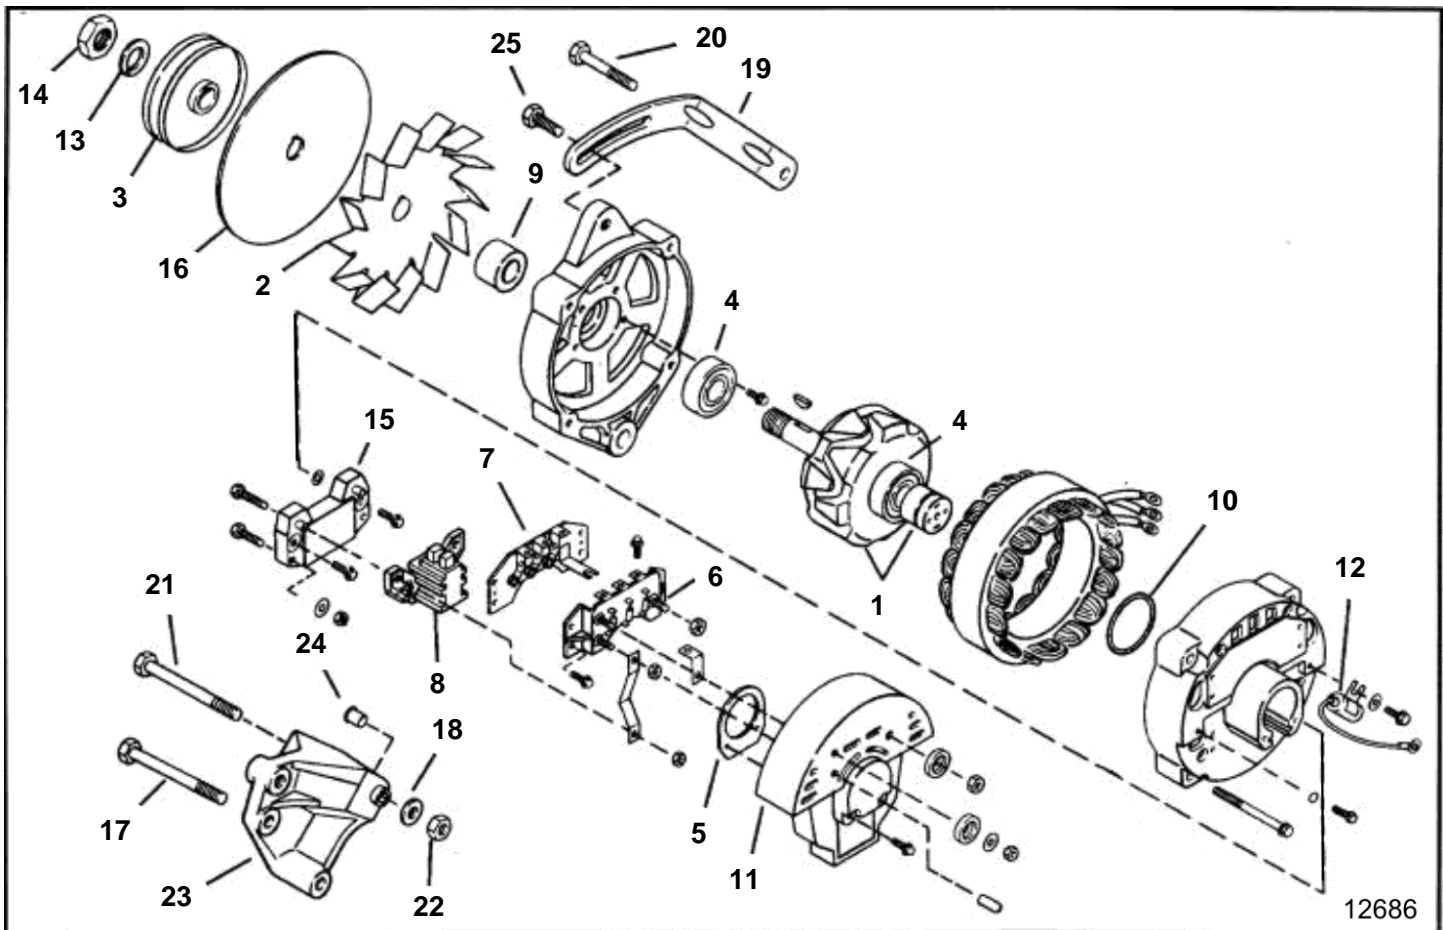

5.0FLPHUB, 5.0FLPHUC, 5.0FLPHUE, 5.0FLPHUR, 5.0FLPHUS, 5.8FLIHUB, 5.8FLIHUE, 5.8FLPHUB, 5.8FLPHUC, 5.8FLPHUE, 5.8FLPHUR, 5.8FLPHUS

5.0FLPHUB, 5.0FLPHUC, 5.0FLPHUE, 5.0FLPHUR, 5.0FLPHUS, 5.8FLIHUB, 5.8FLIHUE, 5.8FLPHUB, 5.8FLPHUC, 5.8FLPHUE, 5.8FLPHUR, 5.8FLPHUS

REF	PART NO.	QTY	DESCRIPTION	NOTES
1	3853853	1	Alternator	Un-numbered parts serviced at assembly level only
		1	· Rotor	
2		1	· Fan	
3	3852644	1	· Pulley	
4	3852643	2	· Bearing, Front & rear	
5	3852642	1	· Retainer, Rear bearing	
6		1	· Diode	
7		1	· Rectifier	
8	3853835	1	· Brush	
9	3852639	1	· Spacer, Fan	
10	3852637	1	· Gasket	
11	3853834	1	· Cardboard tube	
12	3852636	1	· Capacitor	
13	3852625	1	· Washer	
14	3852630	1	· Nut	
15	3853833	1	· Governor, Voltage	
16	3853881	1	· Baffle	
17	3853395	2	Screw, Alternator bracket to engine	
18	3852058	1	Washer, Alternator to bracket	Rear
19	3852703	1	Brace, Alternator	
20	3853557	1	Screw, Brace to water pump	
21	3853367	1	Screw, Alternator to bracket	Power steering
22	3852051	1	Nut, Alternator to bracket	
23	3854183	1	Bracket, Alternator to water pump	
24	3852740	1	· Bushing, Alternator	
25	3853399	1	Screw, Brace to alternator	