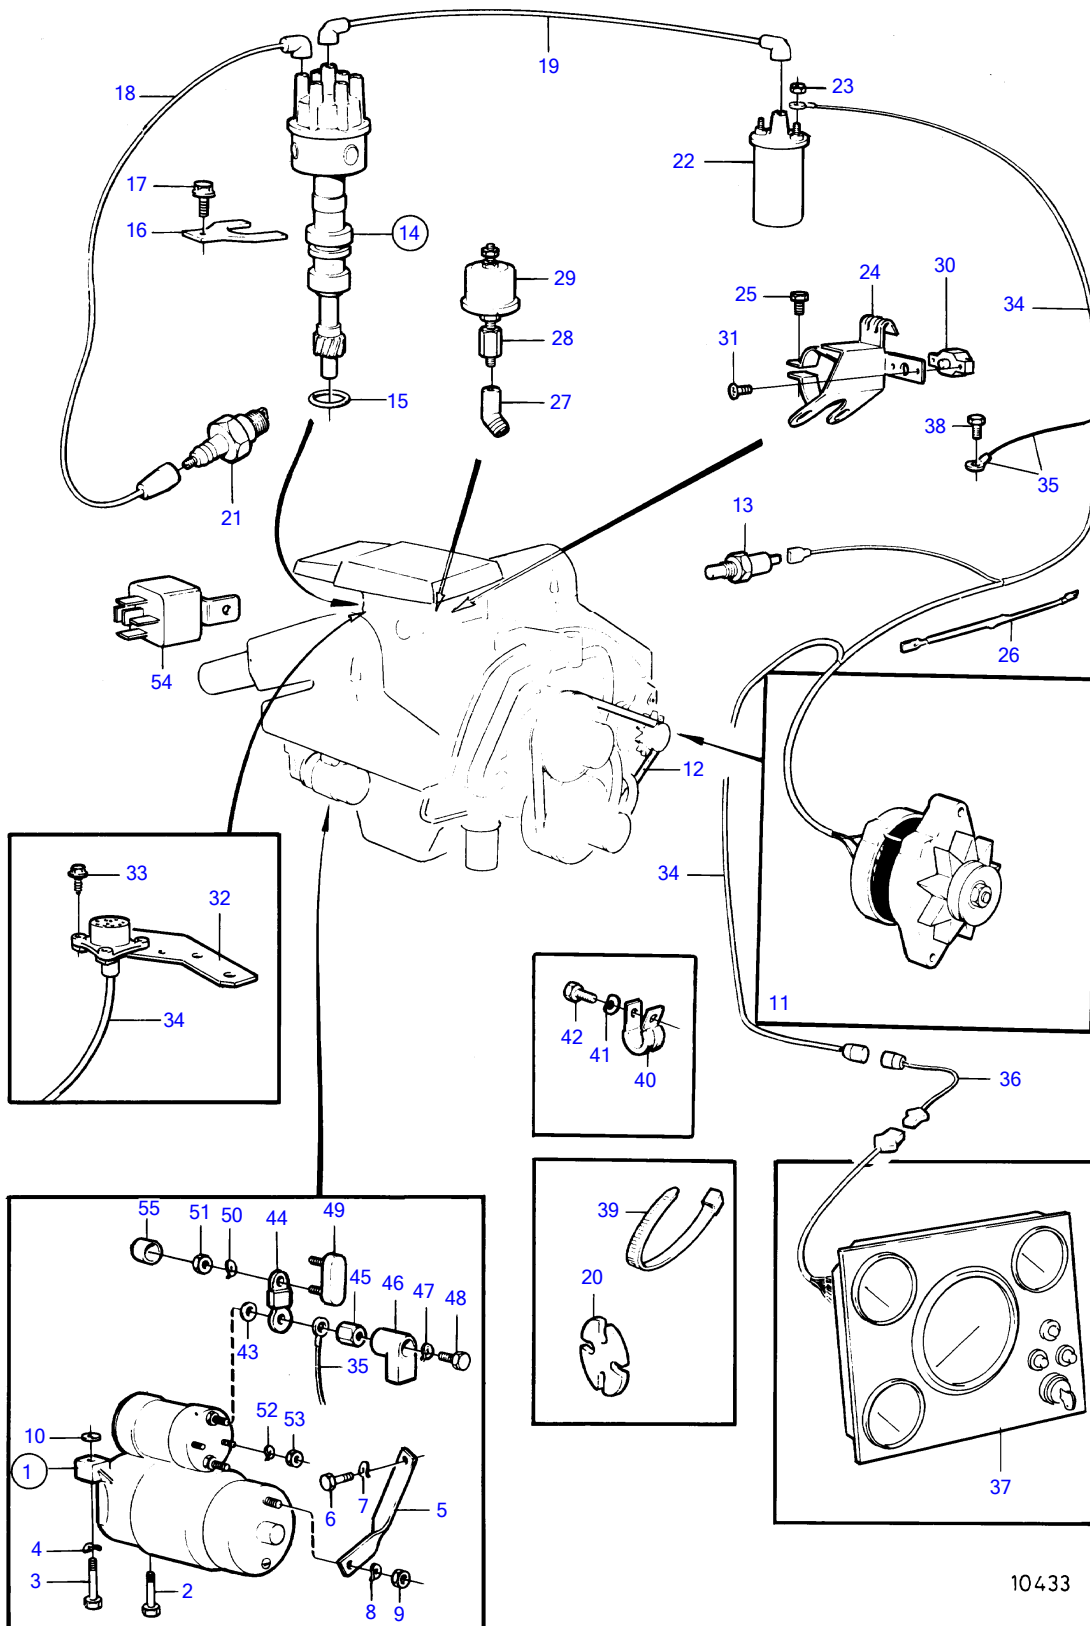

430A

10433

430A

REF	PART NO.	QTY	DESCRIPTION	SEE SEC.	NOTES
1	855326	1	Starter motor		Also available as an exchange part.
			.	12551	
2	835424	1	Screw		
3	835425	1	Screw		
4	942336	2	Spring washer		
5	855315	1	Anchorage		
6	940113	1	Hexagon screw		
7	941907	1	Spring washer		
8	941906	1	Spring washer		
9	955825	1	Hexagon nut		
10	841194	X	Adjusting washer		
11		1	alternator and installation components	12539	
12	966857	1	V-belt		See group 2B
13	835630	1	Temperature sensor		See group 2B
	835649	1	Sensor		For fly bridge., See group 9
14	(856846)	1	Distributor		Obsolete part
			.	12546	
15	835154	1	Gasket		
16	841530	1	Retainer		
17	855824	1	Screw		
18	856771	X	Ignition cable		All ignition cables partno 856771 which are 1000mm and should be cut off in suitable lengths., L=1000mm
19	856771	X	Ignition cable		All ignition cables partno 856771 which are 1000mm and should be cut off in suitable lengths., L=1000mm
20	(1219071)	4	Retainer		Obsolete part
21	876046	1	Spark plug kit		Included in base engine., See group 10A
22	855706	1	Ignition coil		
23	(834772)	2	Nut		Obsolete part
24	(856849)	1	Bracket		Obsolete part, See group 2D
25	(834371)	1	Screw		Obsolete part
26	834784	1	Resistor		
27	809109	1	Elbow nipple		
28	835980	1	Nipple		
29	834920	1	Oil pressure sensor		
	834921	1	Oil pressure sensor		For fly bridge.
30	841178	1	Automatic fuse		40A
31	950013	2	Cross recessed screw		
32	856762	1	Bracket		
33	(965364)	4	Hexagon screw		Obsolete part
34	(856727)	1	Wiring harness		Obsolete part
35		X	. cables and terminals	12557	
36	(856881)	X	Extension cable'verl		Obsolete part, L=3000mm
	856882	X	Extension cable'verl		L=6000mm
37	856820	1	Instrument panel		
			.	12555	
38	943629	1	Flange screw		(841426)
39	948210	X	Cable tie	12557	
40	942810	1	Clamp		
41	942336	1	Spring washer		
42	955534	1	Hexagon screw		
43	1585449	1	Gasket		
44	860212	1	Current bar		
45	855330	1	Spacer nut		
46	855798	1	Protecting sleeve		
47	940109	1	Toothed washer		
48	970943	1	Hexagon screw		
49	856355	2	Fuse		55A
50	941906	2	Spring washer		
51	955781	2	Hexagon nut		
52	941905	2	Spring washer		
53	955780	2	Hexagon nut		