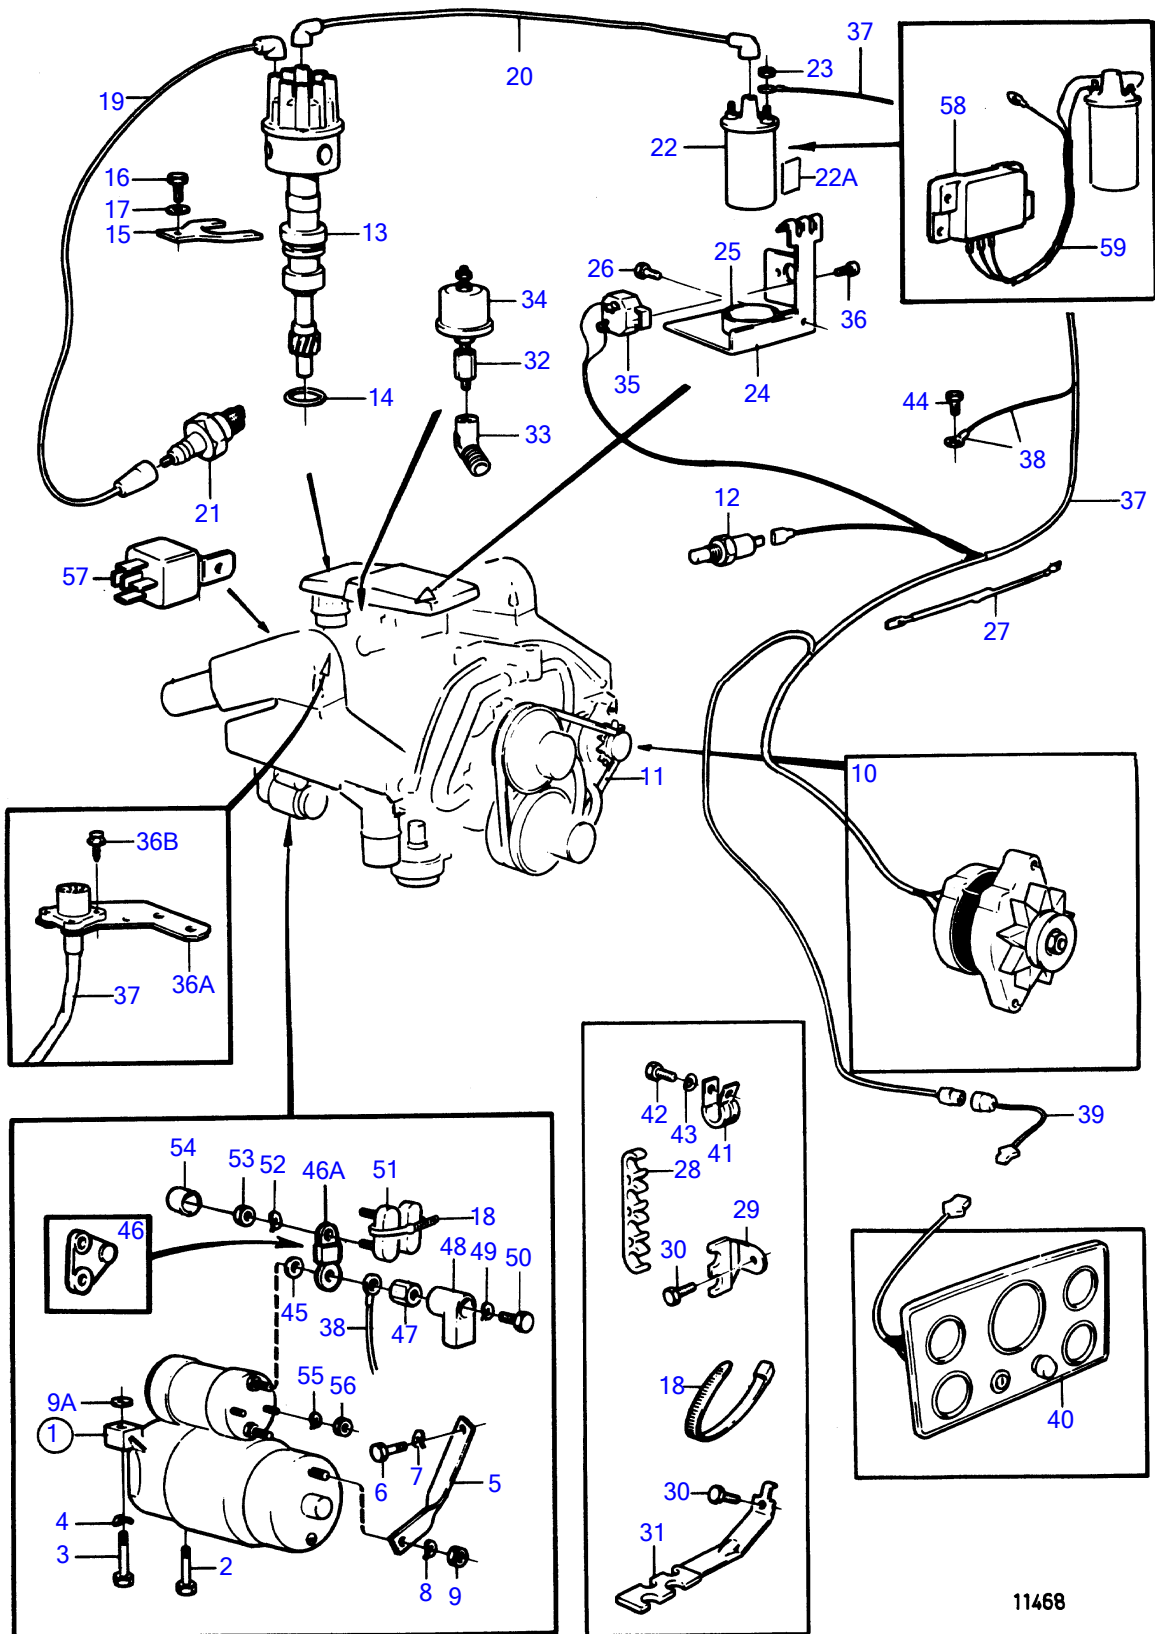

572A

572A

REF	PART NO.	QTY	DESCRIPTION	SEE SEC.	NOTES
1	872394	1	Starter motor		Also available as an exchange part.
3	835425	2	Screw		
4	942336	2	Spring washer		
9A	841194	X	Adjusting washer		
10		1	alternator and installation components	12543	
11	966857	1	V-belt		See group 2B
12	872067	1	Temperature sensor		
13	(857151)	1	Distributor		Obsolete part
14	835154	1	Gasket		
15	841530	1	Retainer		
16	940114	1	Hexagon screw		
17	940097	1	Washer		
18	948210	X	Cable tie		
19	856771	X	Ignition cable		All ignition cables partno 856771 which are 1000mm and should be cut off in suitable lengths., L=1000mm
20	856771	X	Ignition cable		All ignition cables partno 856771 which are 1000mm and should be cut off in suitable lengths., L=1000mm
21	876047	2	Spark plug kit		
22	(857409)	1	Ignition coil		Obsolete part, (855706)
22A	857504	1	Spacer		For 857409
23	(834772)	2	Nut		Obsolete part
24		1	bracket		See group 2D
25	1219561	1	Clamp		
26	(834371)	1	Screw		Obsolete part
28	(835429)	2	Retainer		Obsolete part
29	(835428)	2	Retainer		Obsolete part
30		2			
31	835427	2	Retainer		
32	835980	1	Nipple		
33	809109	1	Elbow nipple		
34	872063	1	Pressure sensor		
35	841178	1	Automatic fuse		40A
36	950013	2	Cross recessed screw		
36A	856762	1	Bracket		
36B	(965364)	4	Hexagon screw		Obsolete part
37	(856727)	1	Wiring harness		Obsolete part
38		X	• cable and cable terminals	12557	
39	(856881)	X	Extension cable'verl		Obsolete part, L=3000mm
	856882	X	Extension cable'verl		L=6000mm
40	856820	1	Instrument panel		Late type
41	942810	1	Clamp		
42	955534	1	Hexagon screw		
43	942336	1	Spring washer		
44	943629	1	Flange screw		
47	855330	1	Spacer nut		
48	855798	1	Protecting sleeve		
49	940109	1	Toothed washer		
50	970943	1	Hexagon screw		(955314)
55	941905	2	Spring washer		
56	955780	2	Hexagon nut		
57	872272	1	Relay		
59					

7736260-30-12535B

11468

Upd:2014-10-28